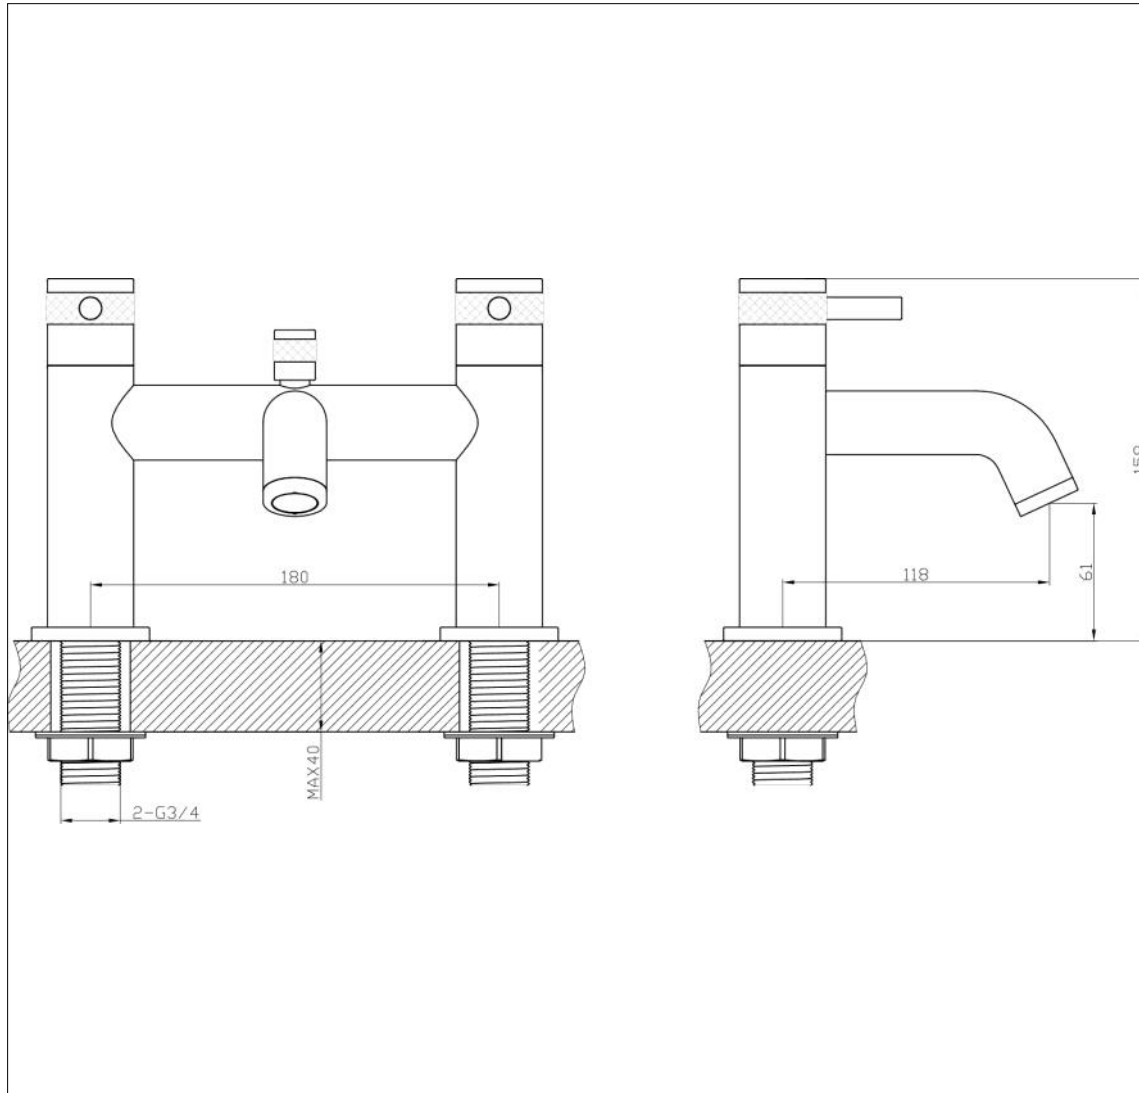

Kyloe Bath Shower Mixer - Brushed Nickel

Kyloe Bath Shower Mixer Chrome

Code: KO-BS-CH

Features

- -Neoperl aerator to ensure smooth flow
- -Mounting base plates for premium finish
- -Discreet etching for hot and cold
- -Pull and Twist lock diverter
- -1.5m stainless steel shower hose
- -Brass pencil handset and holder
- -1/4 turn, 1/2" ceramic disc cartridge
- -Brass 3/4" BSP tails