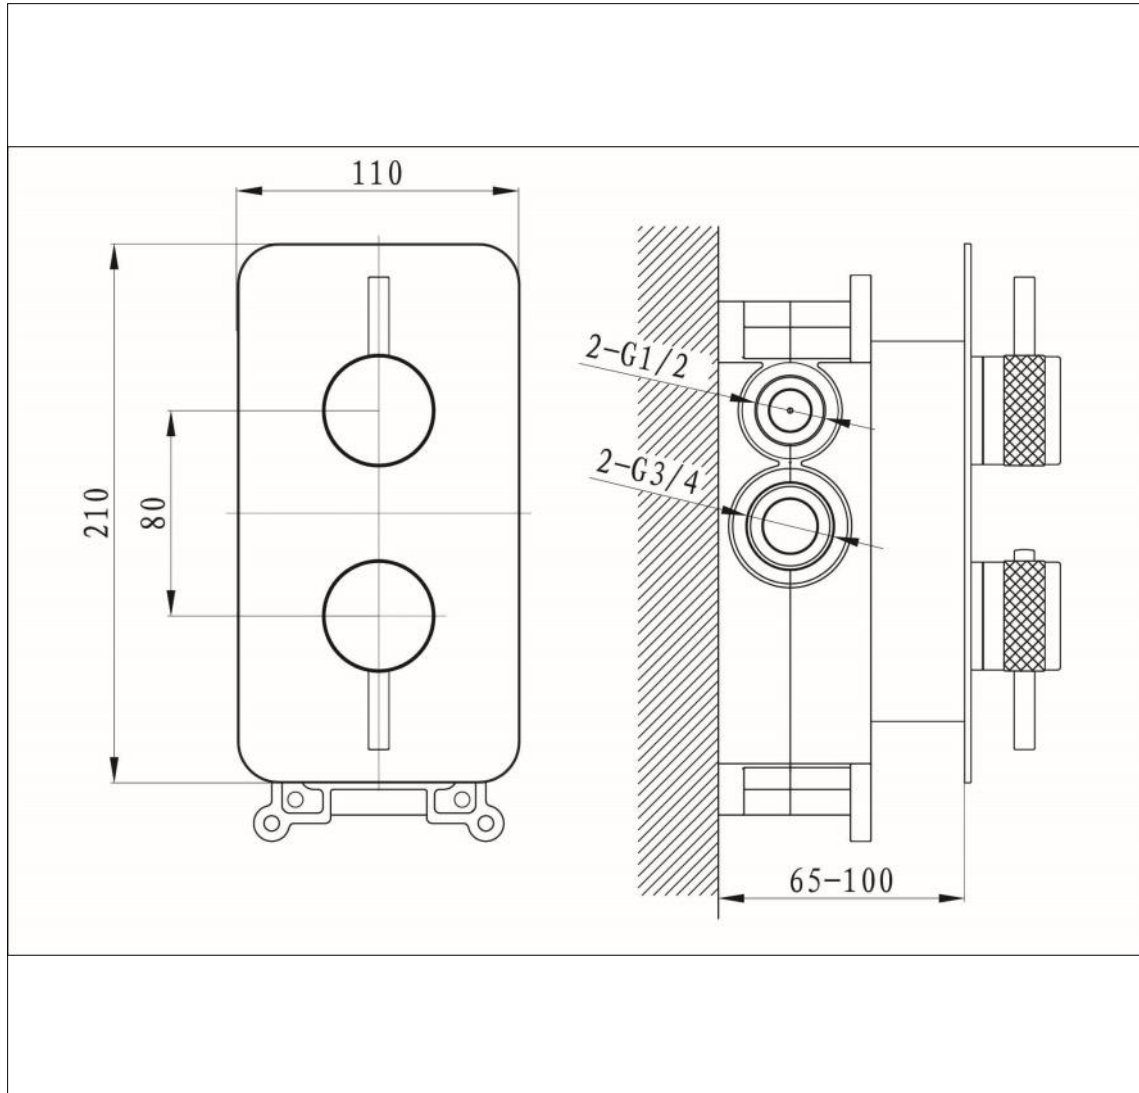

Kyloe - Two Outlet Thermostatic Shower Valve - Matt Black

Kyloe Two Outlet Shower Valve Matt Black

Code: KO-D2-BL

Features

- -EasyFit box to reduce installation time
- -Single piece brass body
- -Luxurious diamond-cut cross knurling detail
- -4mm thick brass plate with concealed adhesive strip
- -Discreet etching for hot and cold
- -Minimal depth for short recess
- -12 year warranty
- -G 3/4" inlets and G 1/2" outlets
- -Front access valves and filters