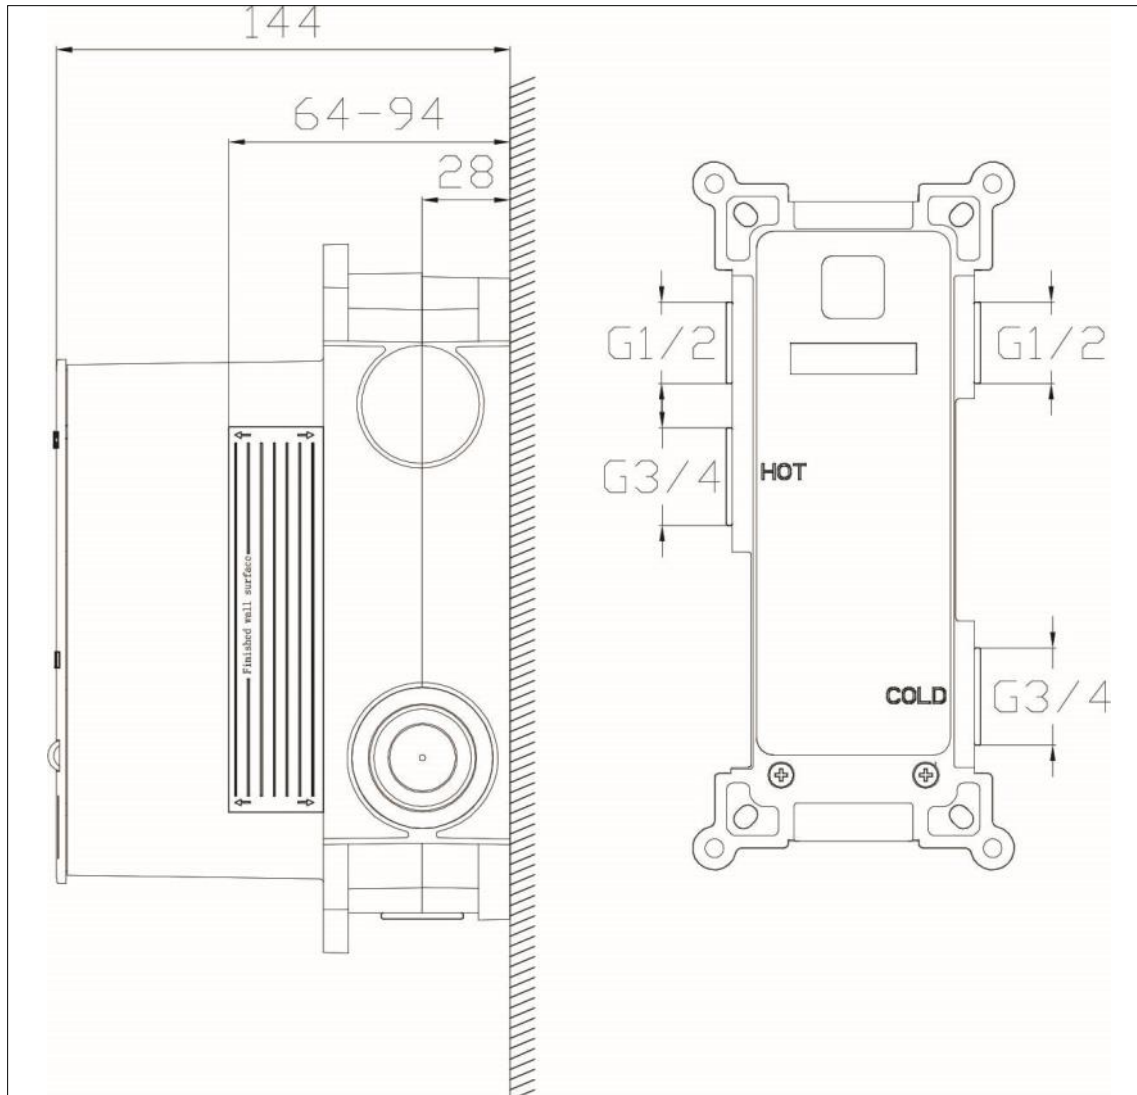

## Kyloe - Two Outlet Thermostatic Shower Valve - EasyFit Box