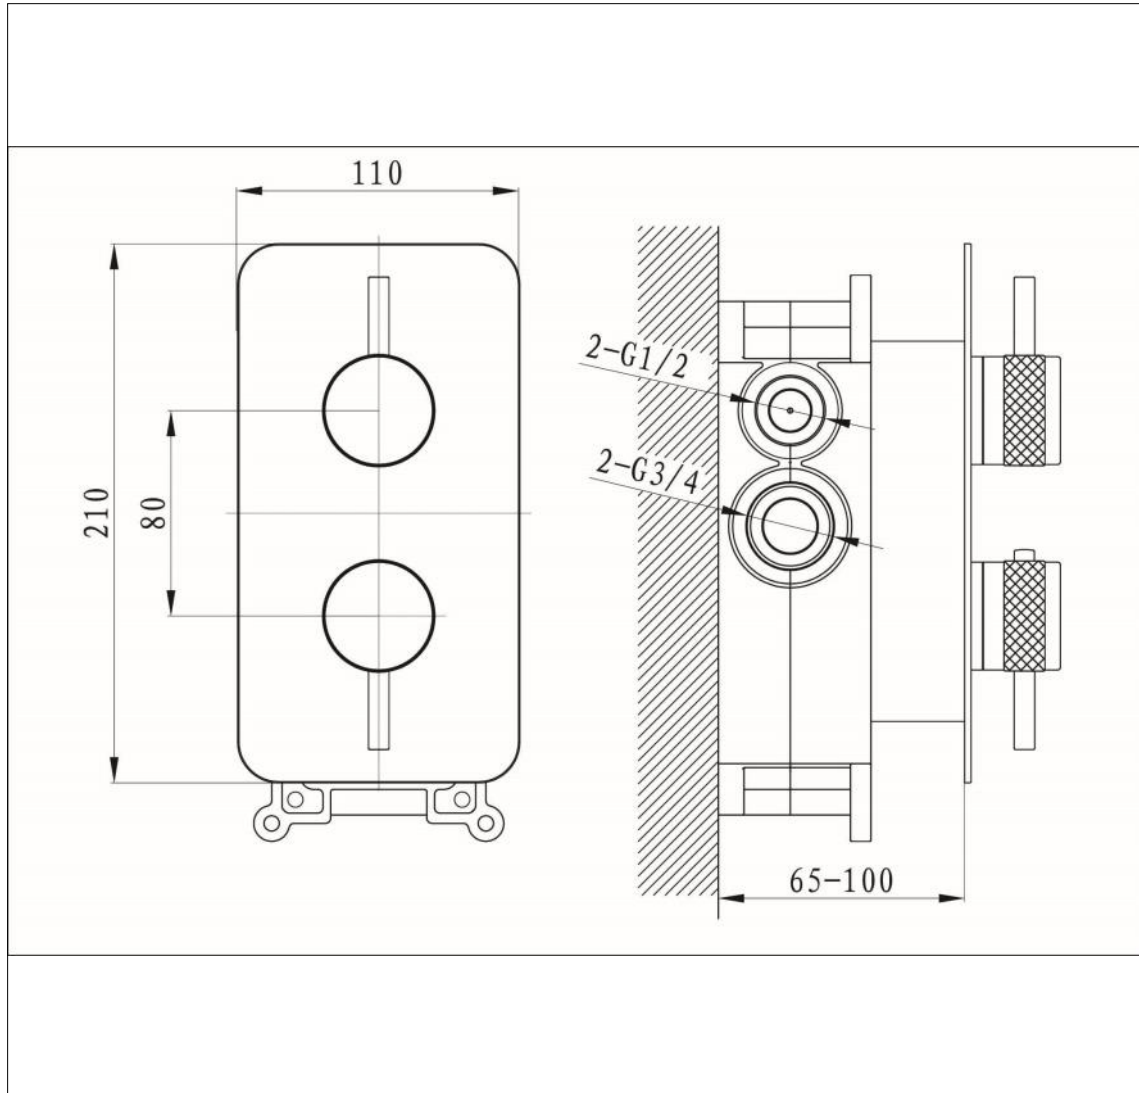

Kyloe - Two Outlet Thermostatic Shower Valve - Brushed Nickel

Kyloe Two Outlet Shower Valve Brushed Nickel

Code: KO-D2-BN

Features

- EasyFit box to reduce installation time
- Single piece brass body
- Luxurious diamond-cut cross knurling detail
- 4mm thick brass plate with concealed adhesive strip
- Discreet etching for hot and cold
- Minimal depth for short recess
- 12 year warranty
- G 3/4" inlets and G 1/2" outlets

Operating Pressure	1 bar	1.5 bar
Flow Rate (L/min)	14.3	15.5

Units 3 & 4, 16 Crawfordsburn Road,
Newtownards, Co Down,
Northern Ireland. BT23 4EA

Sales Enquiries

Email: info@aquallabrassware.com

Tel: +44 (0) 28 9182 8000

Features

- Supplied with Kyloe Wall Mounted Bath Filler
- Inlet and Outlet G 1/2"
- Bubble level incorporated
- Installation depth 64-94mm

Units 3 & 4, 16 Crawfordsburn Road,
Newtownards, Co Down,
Northern Ireland. BT23 4EA