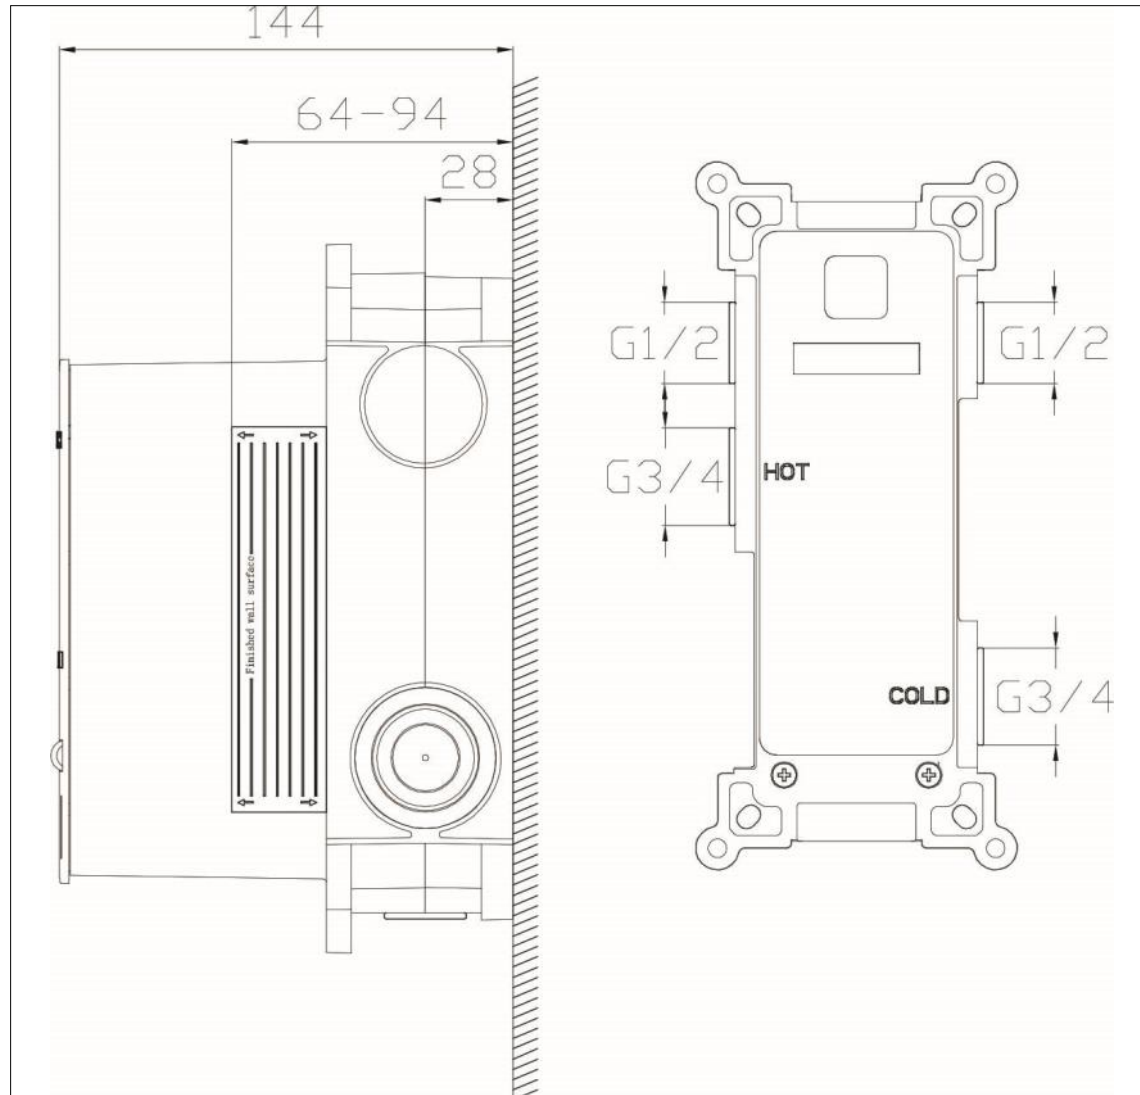

Kyloe - Two Outlet Thermostatic Shower Valve - EasyFit Box

Kyloe Two Outlet Thermostatic Shower Valve EasyFit Box

Features

- -Supplied with Kyloe Wall Mounted Bath Filler
- -Inlet and Outlet G 1/2"
- -Bubble level incorporated
- -Installation depth 64-94mm

Units 3 & 4, 16 Crawfordsburn Road,
Newtownards, Co Down,
Northern Ireland. BT23 4EA

Sales Enquiries

Email: info@aquallabrassware.com

Tel: +44 (0) 28 9182 8000

Fax: +44 (0) 28 9181 2888

Technical and Aftersales

Email: support@aquallabrassware.com

aquallabrassware.com

© 2019 Aqualla. All rights reserved.