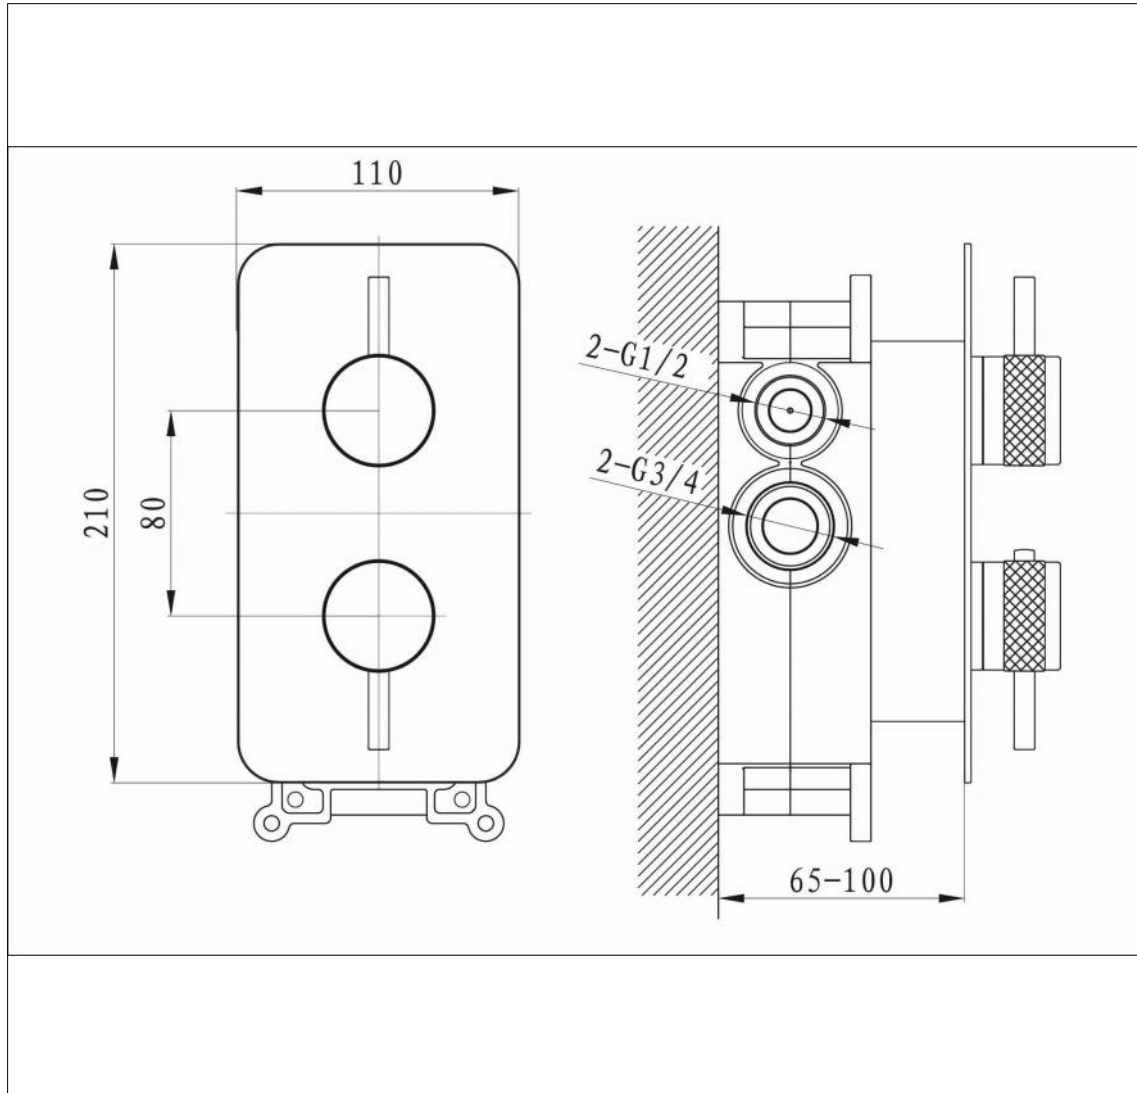

Kyloe - Two Outlet Thermostatic Shower Valve - Chrome

Kyloe Two Outlet Shower Valve Chrome

Code: KO-D2-CH

Features

- -EasyFit box to reduce installation time
- -Single piece brass body
- -Luxurious diamond-cut cross knurling detail
- -4mm thick brass plate with concealed adhesive strip
- -Discreet etching for hot and cold
- -Minimal depth for short recess
- -12 year warranty
- -G 3/4" inlets and G 1/2" outlets
- -Front access valves and filters