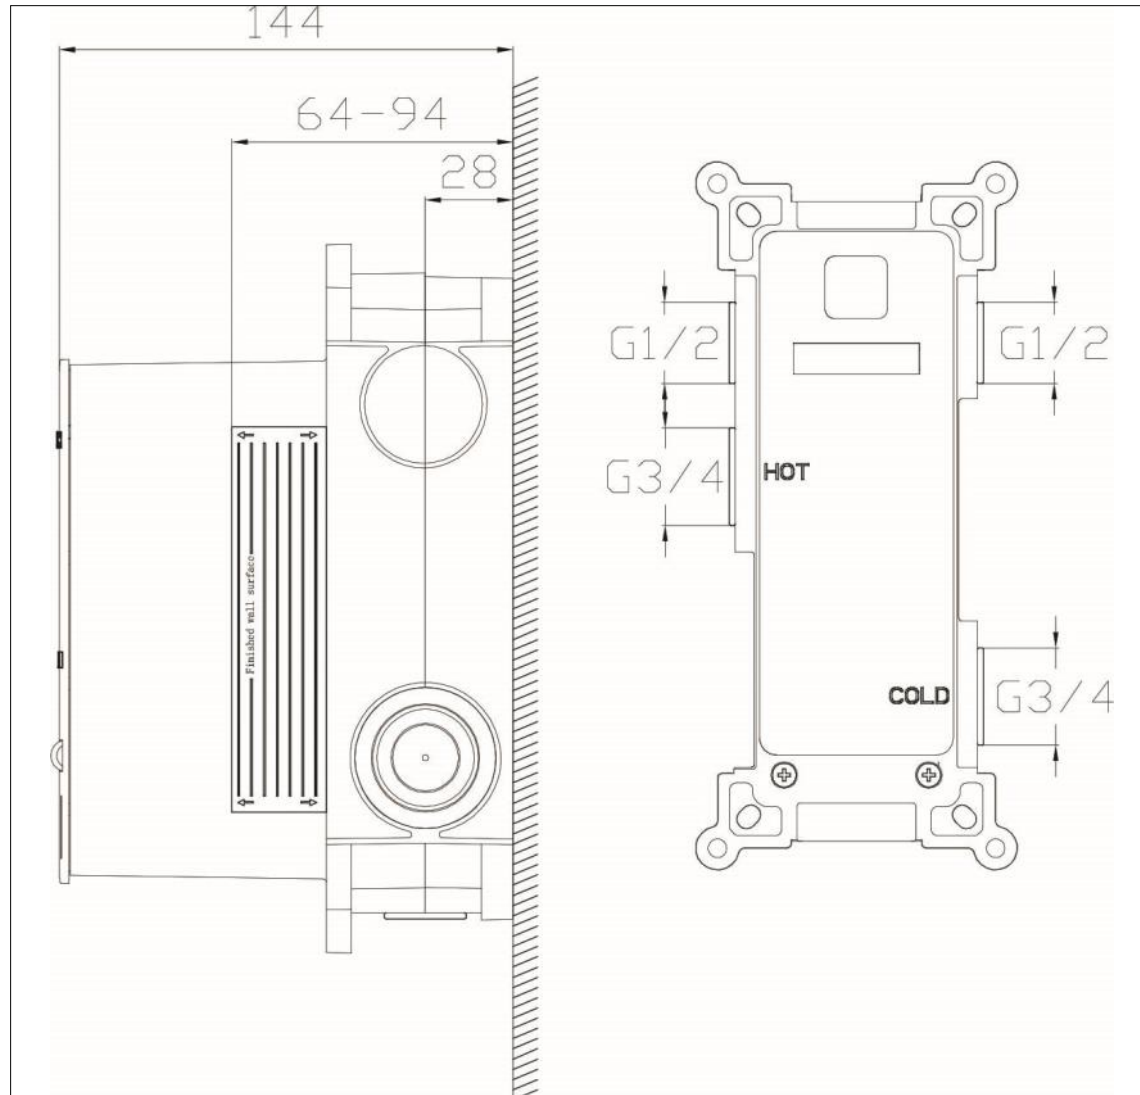

## Kyloe - Two Outlet Thermostatic Shower Valve - EasyFit Box