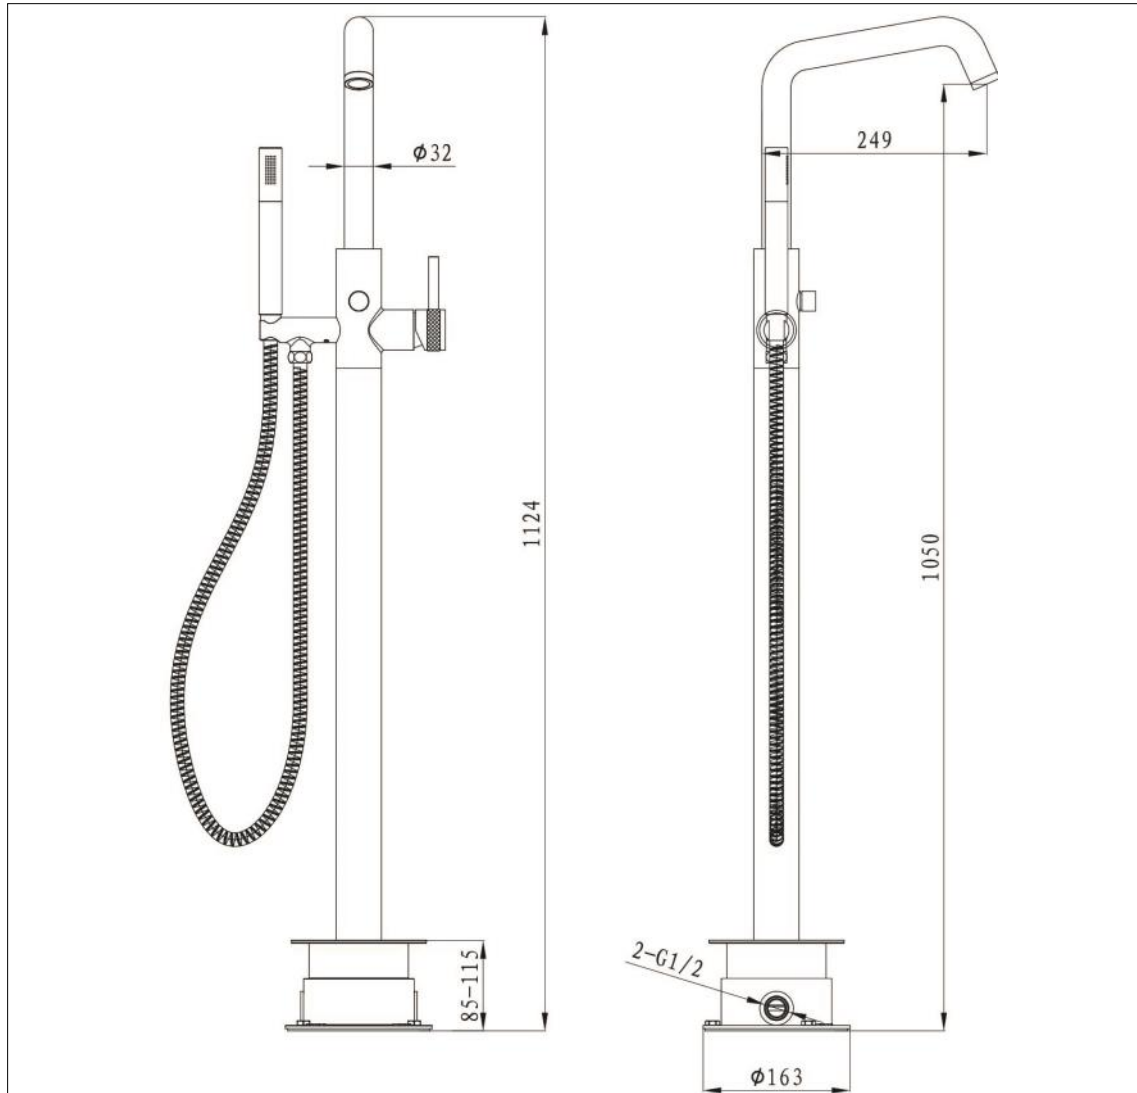

Kyloe Freestanding Bath Shower Mixer - Brushed Nickel

Kyloe Freestanding Bath Shower Mixer Brushed Nickel

Code: KO-FSBSM-BN

Features

- Neoperl aerator to ensure smooth flow
- Discreet etching for hot and cold
- Pull and Twist lock diverter
- 1.5m stainless steel shower hose
- Brass pencil handset and holder
- EasyFit Box to reduce installation time –G 1/2 inlet
- 35mm cartridge
- 12 year warranty

Operating Pressure	0.5 bar	1 bar	1.5 bar
Flow Rate (L/min)	11.4	16.6	18.2

Units 3 & 4, 16 Crawfordsburn Road,
Newtownards, Co Down,
Northern Ireland. BT23 4EA

Sales Enquiries

Email: info@aquallabrassware.com