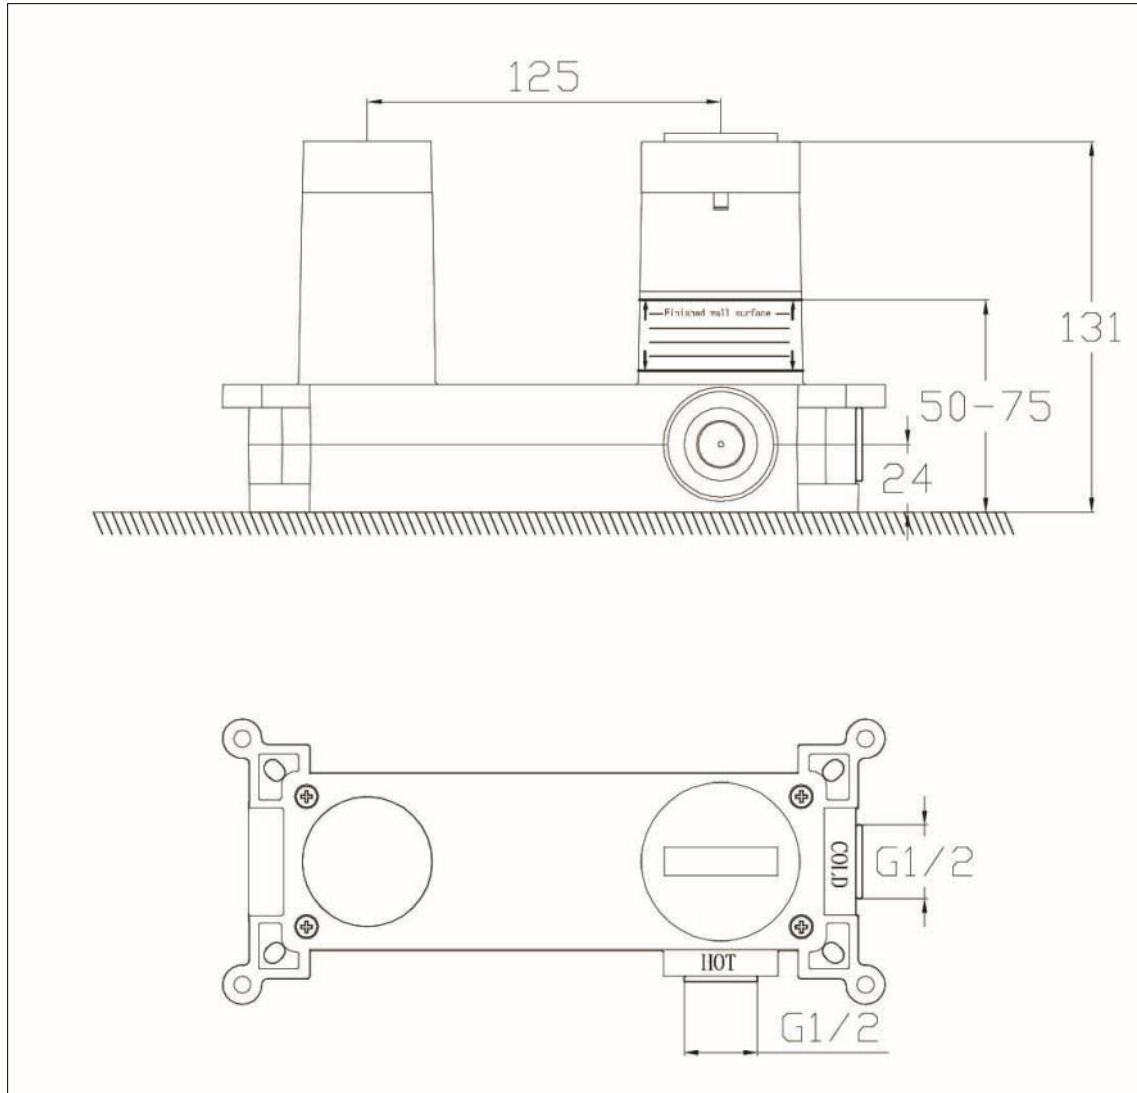

Kyloe - Wall Mounted Bath Filler - EasyFit Box

Kyloe Wall Mounted Bath Filler EasyFit Box

Features

- -Supplied with Kyloe Wall Mounted Bath Filler
- -Inlet and Outlet G 1/2"
- -Bubble level incorporated
- -Installation depth 50-75mm

Units 3 & 4, 16 Crawfordsburn Road,
Newtownards, Co Down,
Northern Ireland. BT23 4EA

Tel: +44 (0) 28 9182 8000
Fax: +44 (0) 28 9181 2888

Sales Enquiries

Email: info@aquallabrassware.com

Technical and Aftersales

Email: support@aquallabrassware.com

aquallabrassware.com

© 2019 Aqualla. All rights reserved.