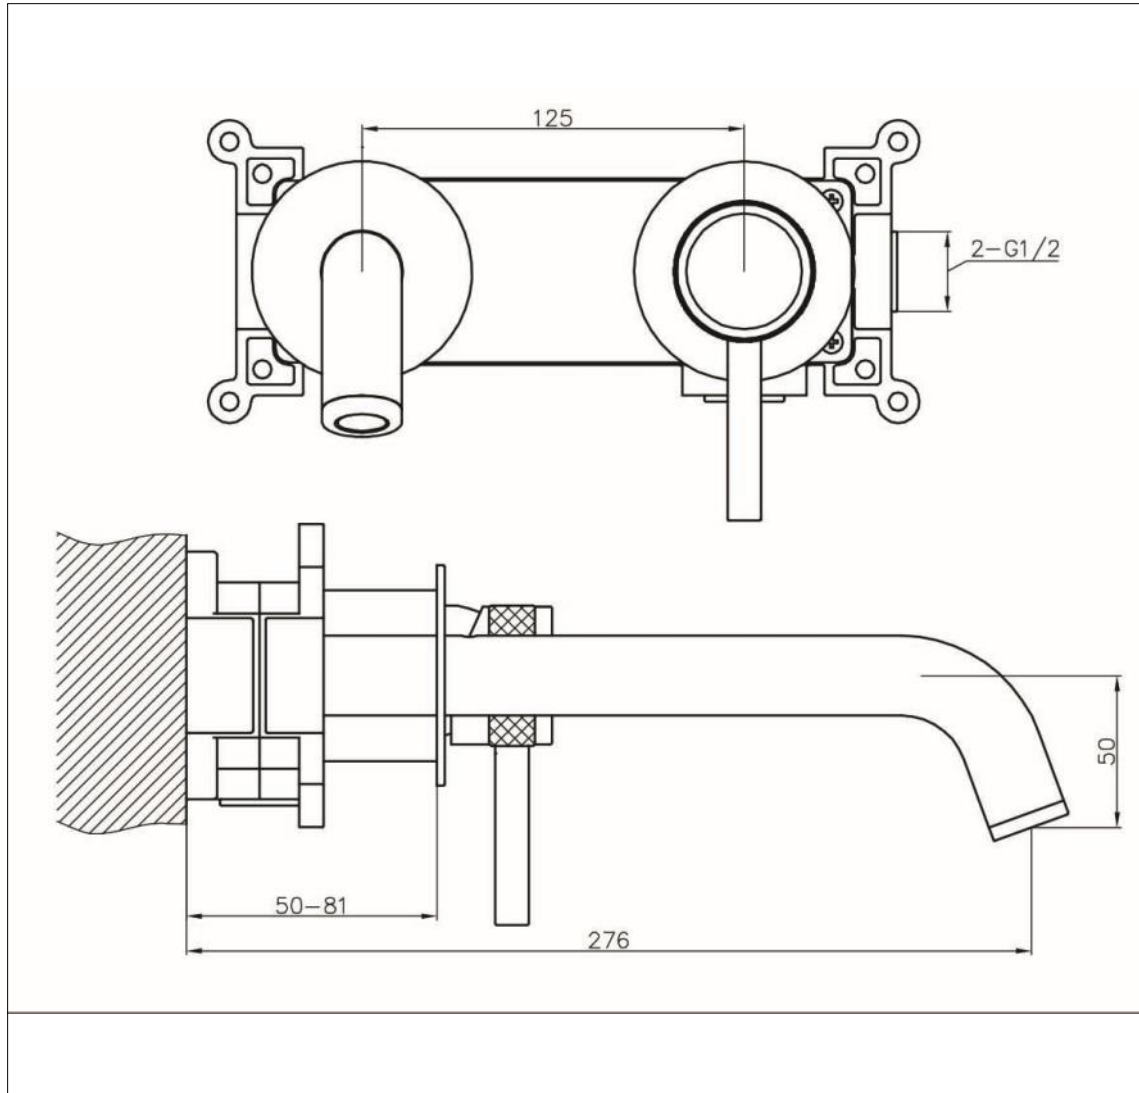

Kyloe - Wall Mounted Bath Filler - Matt Black

Kyloe Wall Mounted Bath Filler Matt Black

Code: KO-WF-BL

Features

- -EasyFit box to reduce installation time
- -Neoperl flow straightener
- -Discreet etching for hot and cold
- -35mm cartridge
- -12 year warranty