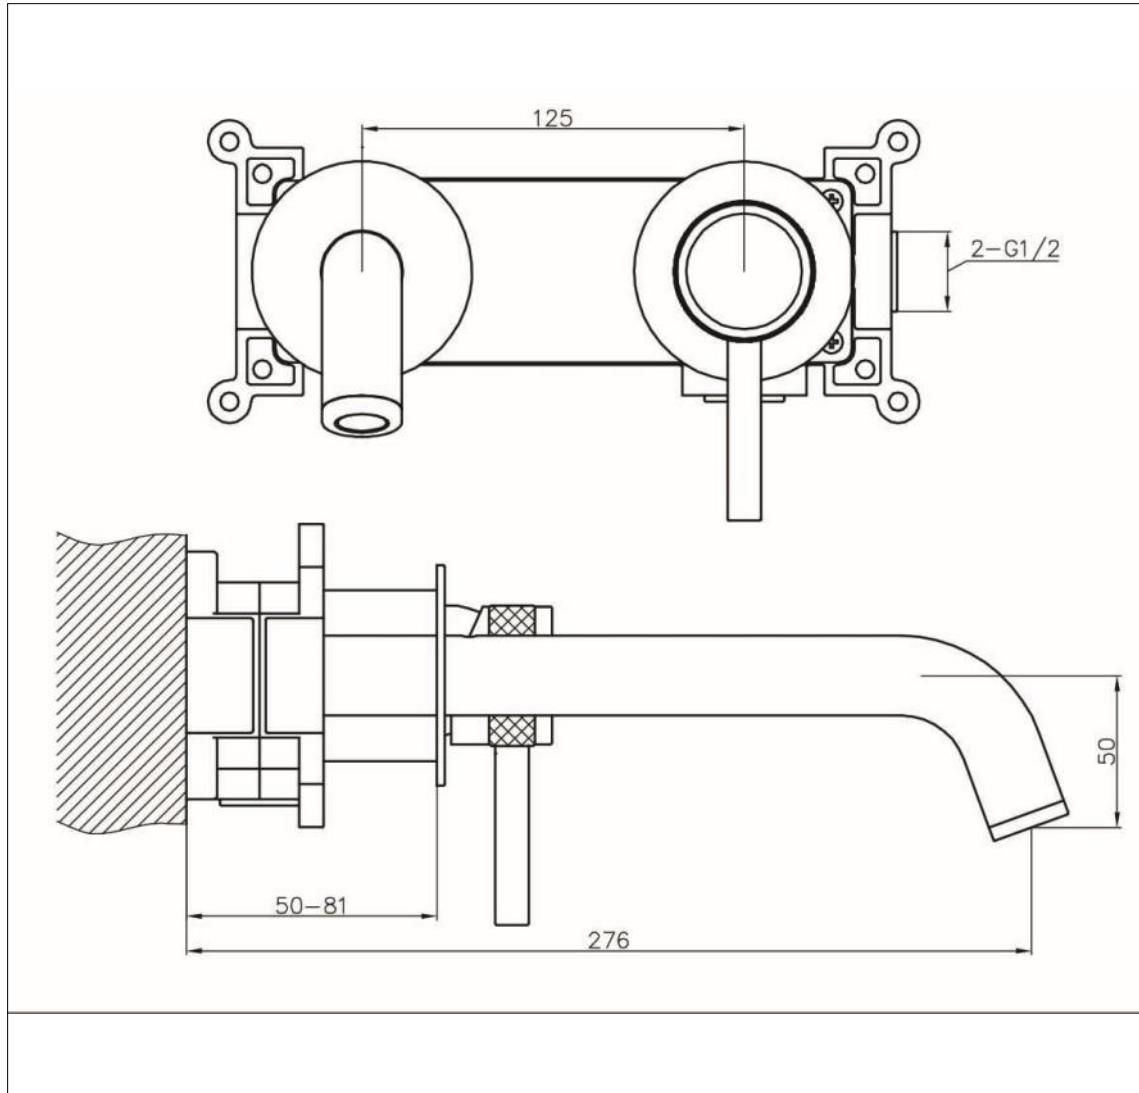

Kyloe - Wall Mounted Bath Filler - Brushed Nickel

Kyloe Wall Mounted Bath Filler Brushed Nickel

Code: KO-WF-BN

Features

- EasyFit box to reduce installation time
- Neoperl flow straightener
- Discreet etching for hot and cold
- 35mm cartridge
- 12 year warranty

Operating Pressure	0.5 bar	1 bar	1.5 bar
Flow Rate (L/min)	11.2	15.9	16.7

Units 3 & 4, 16 Crawfordsburn Road,
Newtownards, Co Down,
Northern Ireland. BT23 4EA

Sales Enquiries

Email: info@aquallabrassware.com

Kyloe Wall Mounted Bath Filler EasyFit Box

Features

- Supplied with Kyloe Wall Mounted Bath Filler
- Inlet and Outlet G 1/2"
- Bubble level incorporated
- Installation depth 50-75mm

Units 3 & 4, 16 Crawfordsburn Road,
Newtownards, Co Down,
Northern Ireland. BT23 4EA