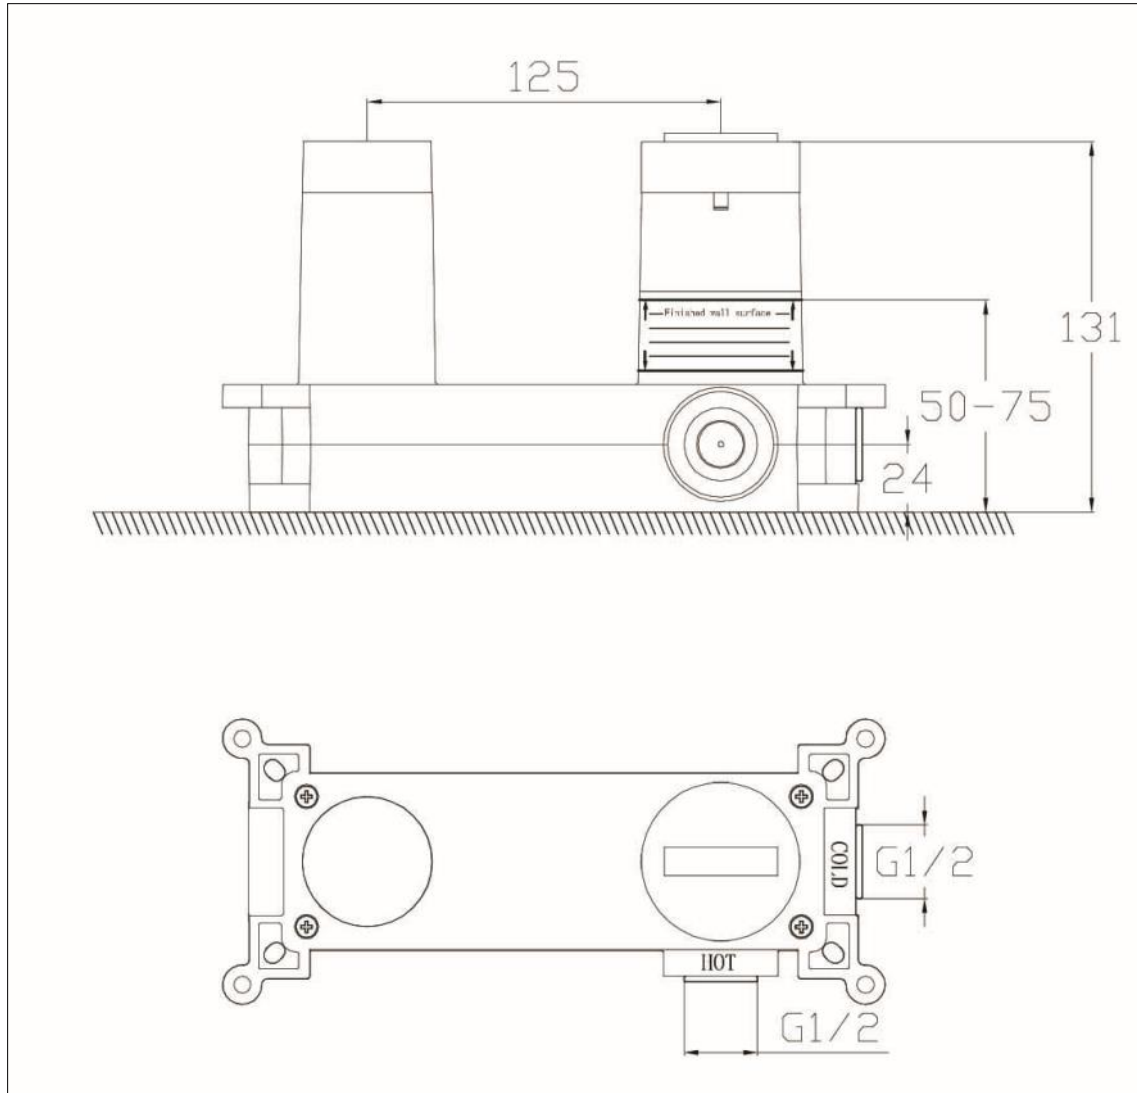

Kyloe - Wall Mounted Bath Filler - Brushed Nickel

Kyloe Wall Mounted Bath Filler Brushed Nickel

Code: KO-WF-BN

Features

- EasyFit box to reduce installation time
- Neoperl flow straightener
- Discreet etching for hot and cold
- 35mm cartridge
- 12 year warranty

Operating Pressure	0.5 bar	1 bar	1.5 bar
Flow Rate (L/min)	11.2	15.9	16.7

Units 3 & 4, 16 Crawfordsburn Road,
Newtownards, Co Down,
Northern Ireland. BT23 4EA

Sales Enquiries

Email: info@aquallabrassware.com

Kyloe Wall Mounted Bath Filler EasyFit Box

Features

- Supplied with Kyloe Wall Mounted Bath Filler
- Inlet and Outlet G 1/2"
- Bubble level incorporated
- Installation depth 50-75mm

Units 3 & 4, 16 Crawfordsburn Road,
Newtownards, Co Down,
Northern Ireland. BT23 4EA