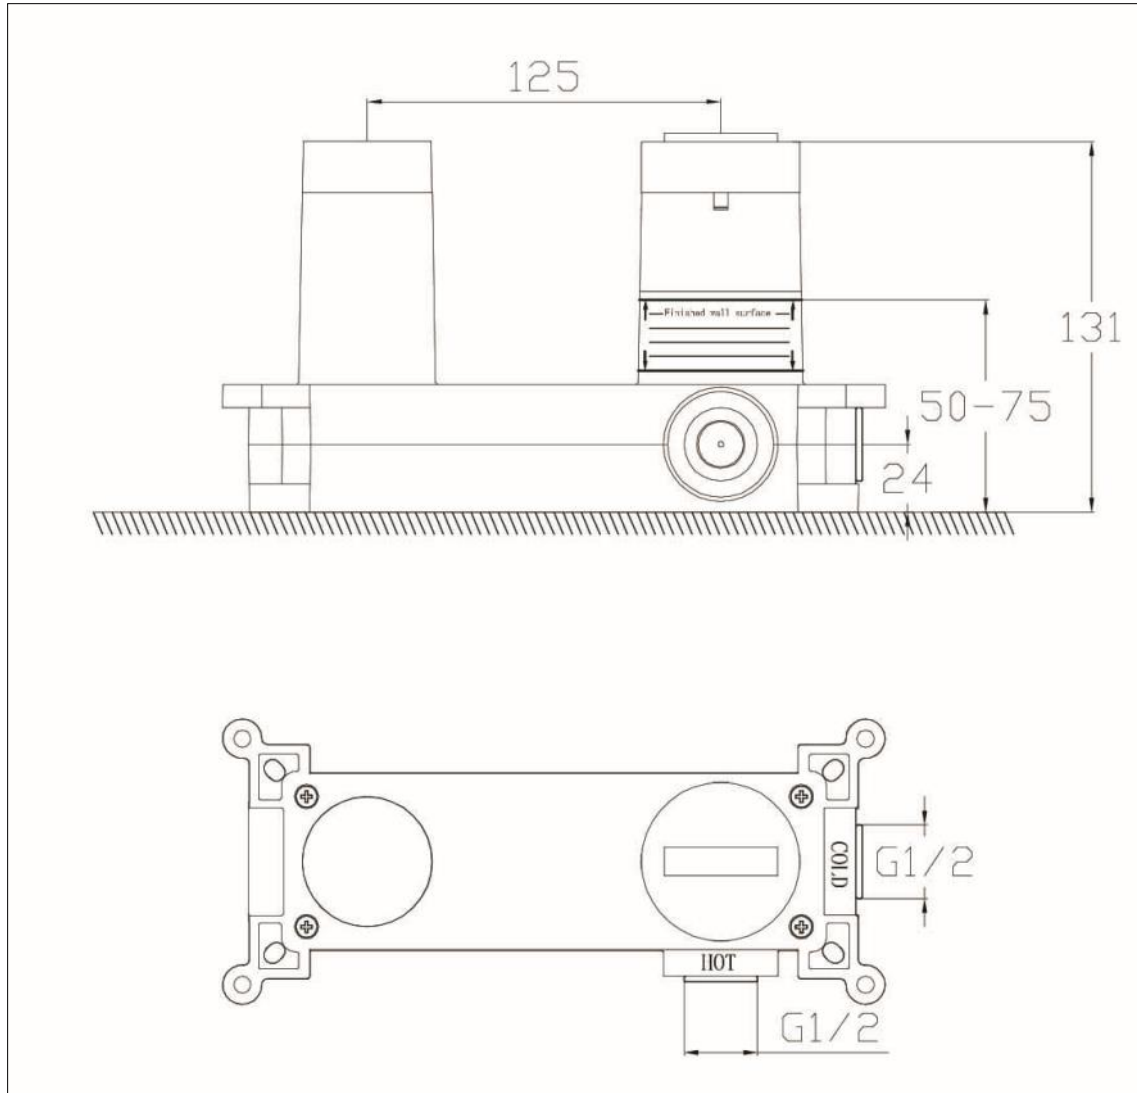

Kyloe - Wall Mounted Bath Filler - Chrome

Kyloe Wall Mounted Bath Filler Chrome

Code: KO-WF-CH

Features

- EasyFit box to reduce installation time
- Neoperl flow straightener
- Discreet etching for hot and cold
- 35mm cartridge
- 12 year warranty

Operating Pressure	0.5 bar	1 bar	1.5 bar
Flow Rate (L/min)	11.2	15.9	16.7

Units 3 & 4, 16 Crawfordsburn Road,
Newtownards, Co Down,
Northern Ireland. BT23 4EA

Sales Enquiries

Email: info@aquallabrassware.com

Kyloe Wall Mounted Bath Filler EasyFit Box

Features

- Supplied with Kyloe Wall Mounted Bath Filler
- Inlet and Outlet G 1/2"
- Bubble level incorporated
- Installation depth 50-75mm

Units 3 & 4, 16 Crawfordsburn Road,
Newtownards, Co Down,
Northern Ireland. BT23 4EA