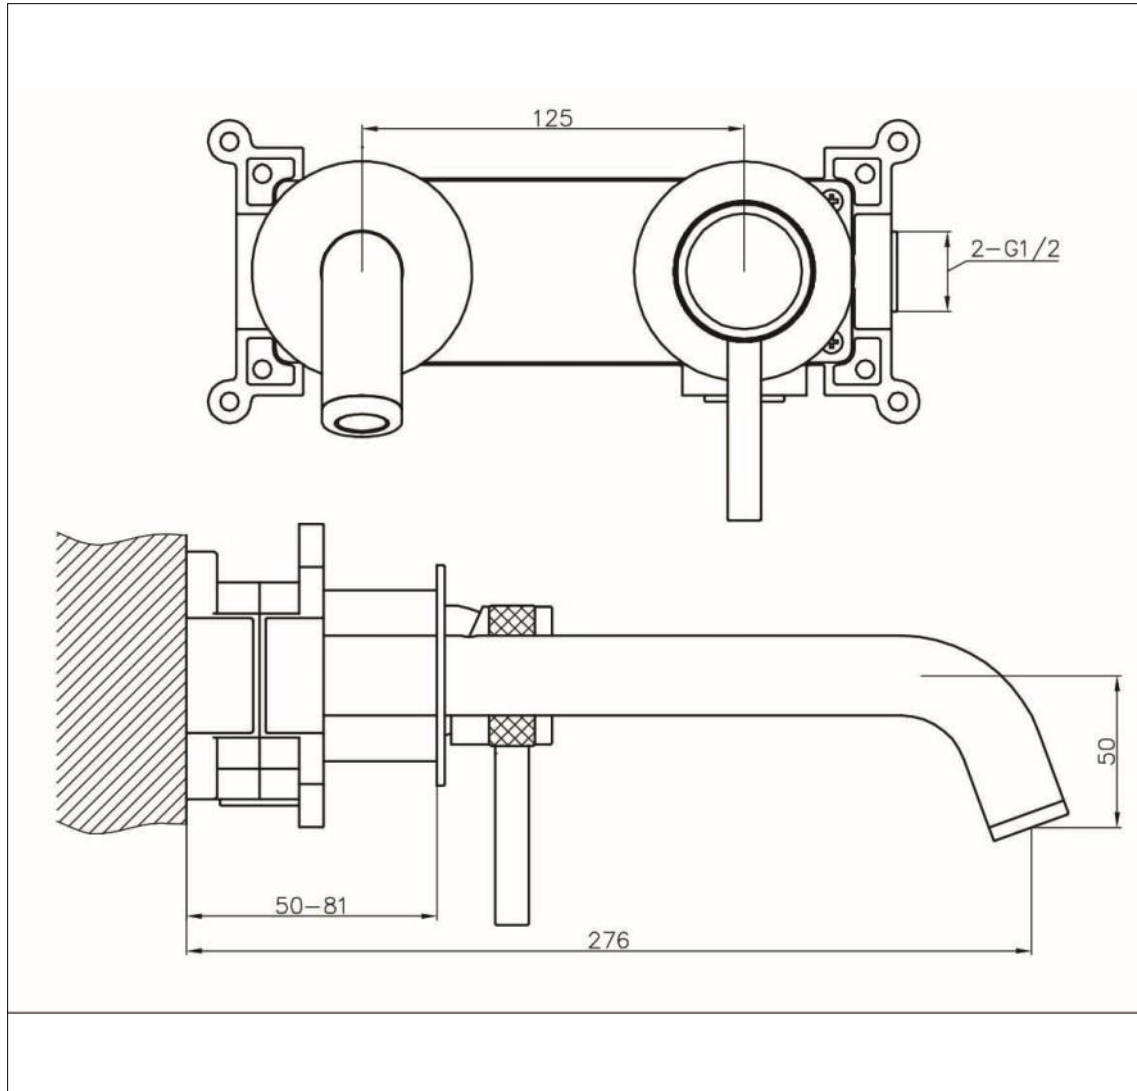

Kyloe - Wall Mounted Bath Filler - Chrome

Kyloe Wall Mounted Bath Filler Chrome

Code: KO-WF-CH

Features

- EasyFit box to reduce installation time
- Neoperl flow straightener
- Discreet etching for hot and cold
- 35mm cartridge
- 12 year warranty

Operating Pressure	0.5 bar	1 bar	1.5 bar
Flow Rate (L/min)	11.2	15.9	16.7

Units 3 & 4, 16 Crawfordsburn Road,
Newtownards, Co Down,
Northern Ireland. BT23 4EA

Sales Enquiries

Email: info@aquallabrassware.com

Kyloe Wall Mounted Bath Filler EasyFit Box

Features

- Supplied with Kyloe Wall Mounted Bath Filler
- Inlet and Outlet G 1/2"
- Bubble level incorporated
- Installation depth 50-75mm

Units 3 & 4, 16 Crawfordsburn Road,
Newtownards, Co Down,
Northern Ireland. BT23 4EA