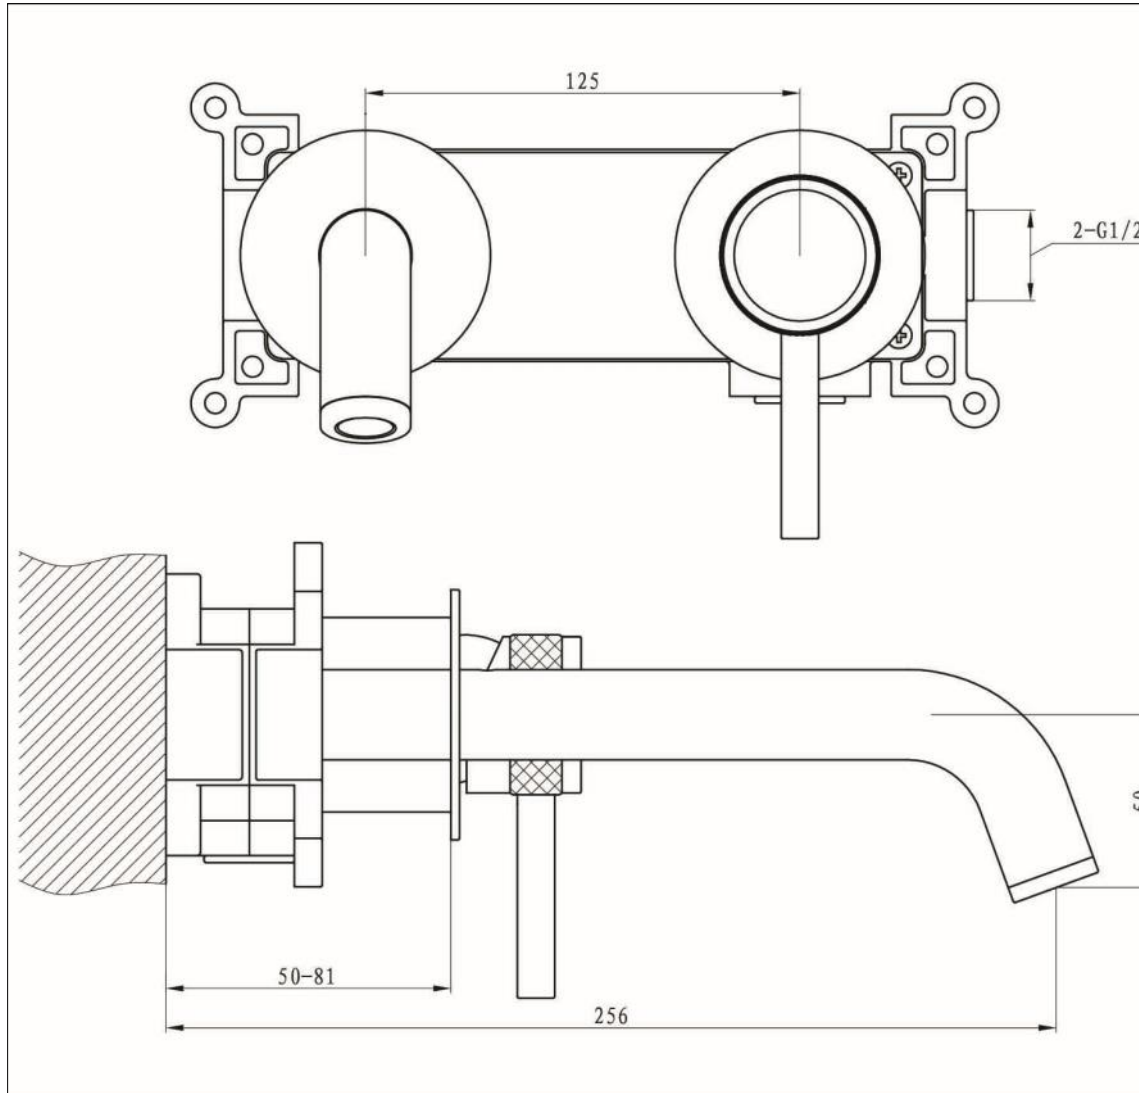

Kyloe - Wall Mounted Basin Mixer - Matt Black

Kyloe Wall Mounted Basin Mixer Matt Black

Code: KO-WT-BL

Features

- EasyFit box to reduce installation time
- Clicker waste
- Neoperl aerator to ensure smooth flow
- Discreet etching for hot and cold
- 35mm cartridge
- 12 year warranty

Operating Pressure	0.5 bar	1 bar	1.5 bar
Flow Rate (L/min)	5.1	9.1	11.4

Units 3 & 4, 16 Crawfordsburn Road,
Newtownards, Co Down,
Northern Ireland. BT23 4EA

Sales Enquiries

Email: info@aquallabrassware.com

Kyloe Wall Mounted Basin Mixer EasyFit Box

Features

- Supplied with Kyloe Wall Mounted Basin Mixer
- Inlet and Outlet G 1/2"
- Bubble level incorporated
- Installation depth 50-75mm

Units 3 & 4, 16 Crawfordsburn Road,
Newtownards, Co Down,
Northern Ireland. BT23 4EA