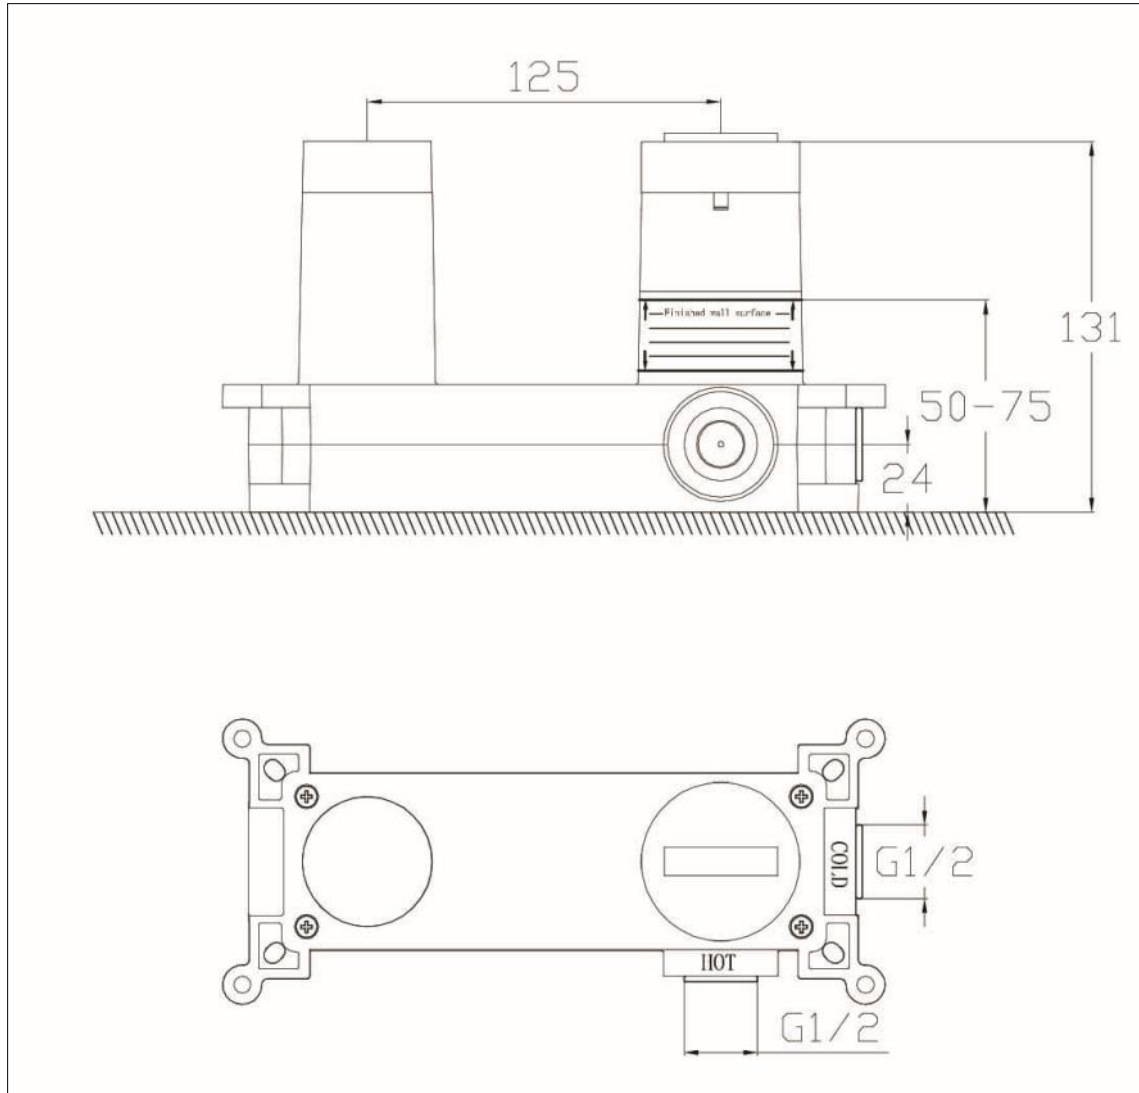

Operating Pressure	0.5 bar	1 bar	1.5 bar
Flow Rate (L/min)	5.1	9.1	11.4

Units 3 & 4, 16 Crawfordsburn Road,
Newtownards, Co Down,
Northern Ireland. BT23 4EA

Sales Enquiries

Email: info@aquallabrassware.com

Kyloe Wall Mounted Basin Mixer EasyFit Box

Features

- Supplied with Kyloe Wall Mounted Basin Mixer
- Inlet and Outlet G 1/2"
- Bubble level incorporated
- Installation depth 50-75mm

Units 3 & 4, 16 Crawfordsburn Road,
Newtownards, Co Down,
Northern Ireland. BT23 4EA