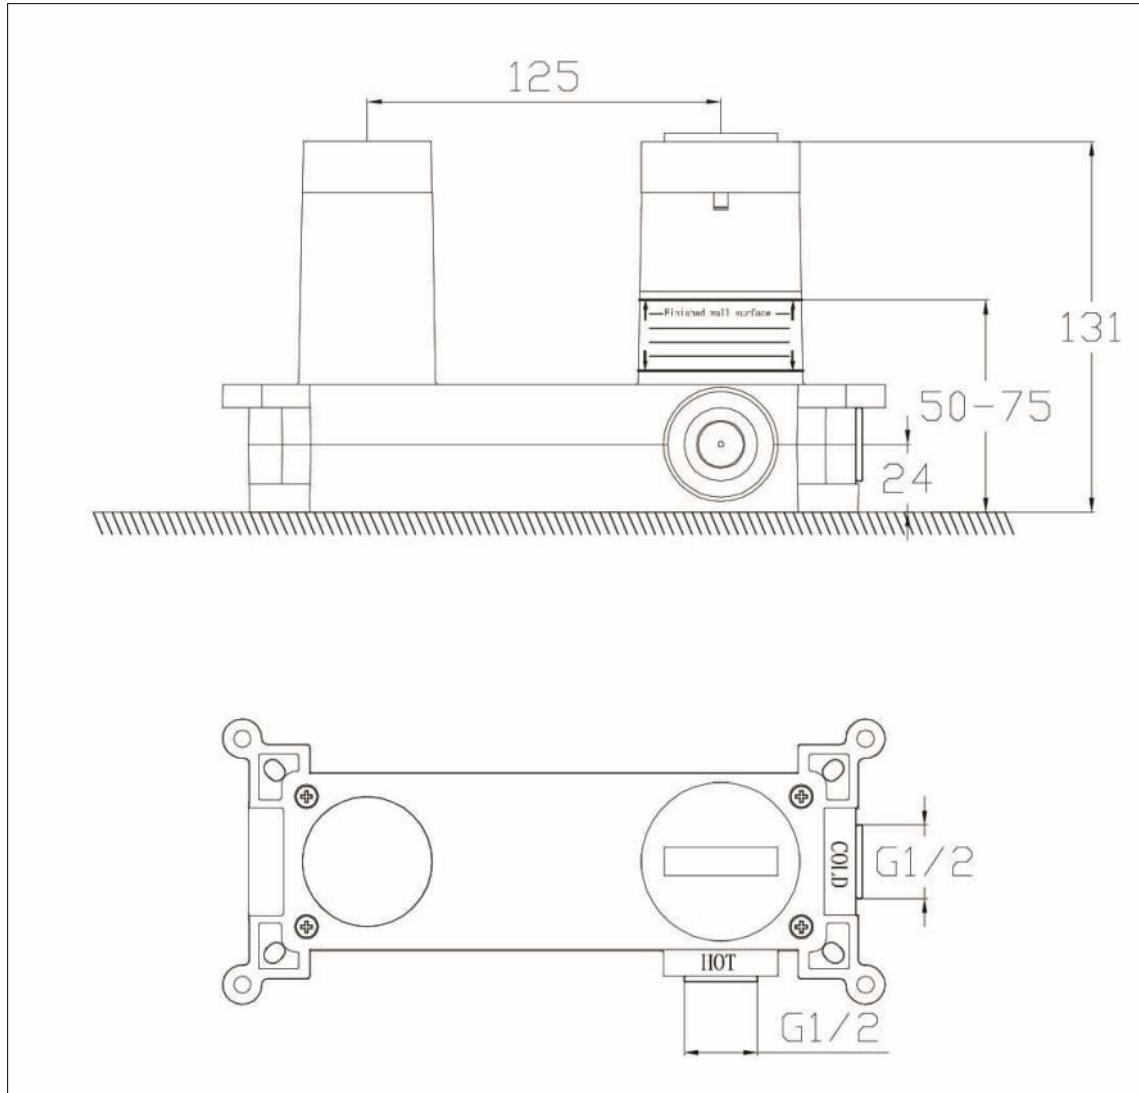

Kyloe - Wall Mounted Basin Mixer - Brushed Nickel

Kyloe Wall Mounted Basin Mixer Brushed Nickel

Code: KO-WT-BN

Features

- EasyFit box to reduce installation time
- Clicker waste
- Neoperl aerator to ensure smooth flow
- Discreet etching for hot and cold
- 35mm cartridge
- 12 year warranty

Operating Pressure	0.5 bar	1 bar	1.5 bar
Flow Rate (L/min)	5.1	9.1	11.4

Units 3 & 4, 16 Crawfordsburn Road,
Newtownards, Co Down,
Northern Ireland. BT23 4EA

Sales Enquiries

Email: info@aquallabrassware.com

Kyloe Wall Mounted Basin Mixer EasyFit Box

Features

- Supplied with Kyloe Wall Mounted Basin Mixer
- Inlet and Outlet G 1/2"
- Bubble level incorporated
- Installation depth 50-75mm

Units 3 & 4, 16 Crawfordsburn Road,
Newtownards, Co Down,
Northern Ireland. BT23 4EA