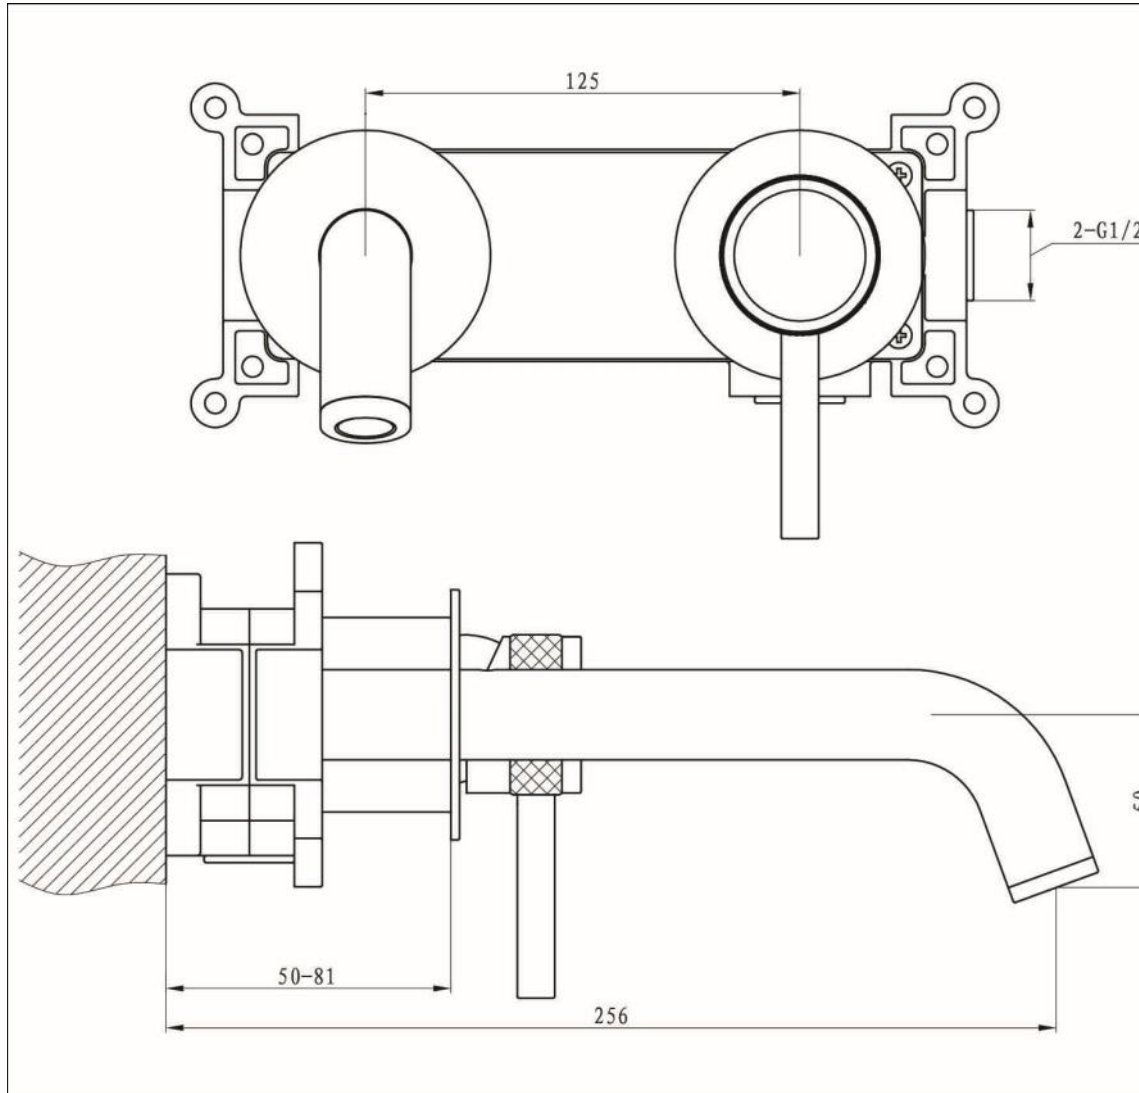

Kyloe - Wall Mounted Basin Mixer - Brushed Nickel

Kyloe Wall Mounted Basin Mixer Brushed Nickel

Code: KO-WT-BN

Features

- EasyFit box to reduce installation time
- Clicker waste
- Neoperl aerator to ensure smooth flow
- Discreet etching for hot and cold
- 35mm cartridge
- 12 year warranty

Operating Pressure	0.5 bar	1 bar	1.5 bar
Flow Rate (L/min)	5.1	9.1	11.4

Units 3 & 4, 16 Crawfordsburn Road,
Newtownards, Co Down,
Northern Ireland. BT23 4EA

Sales Enquiries

Email: info@aquallabrassware.com

Kyloe Wall Mounted Basin Mixer EasyFit Box

Features

- Supplied with Kyloe Wall Mounted Basin Mixer
- Inlet and Outlet G 1/2"
- Bubble level incorporated
- Installation depth 50-75mm

Units 3 & 4, 16 Crawfordsburn Road,
Newtownards, Co Down,
Northern Ireland. BT23 4EA