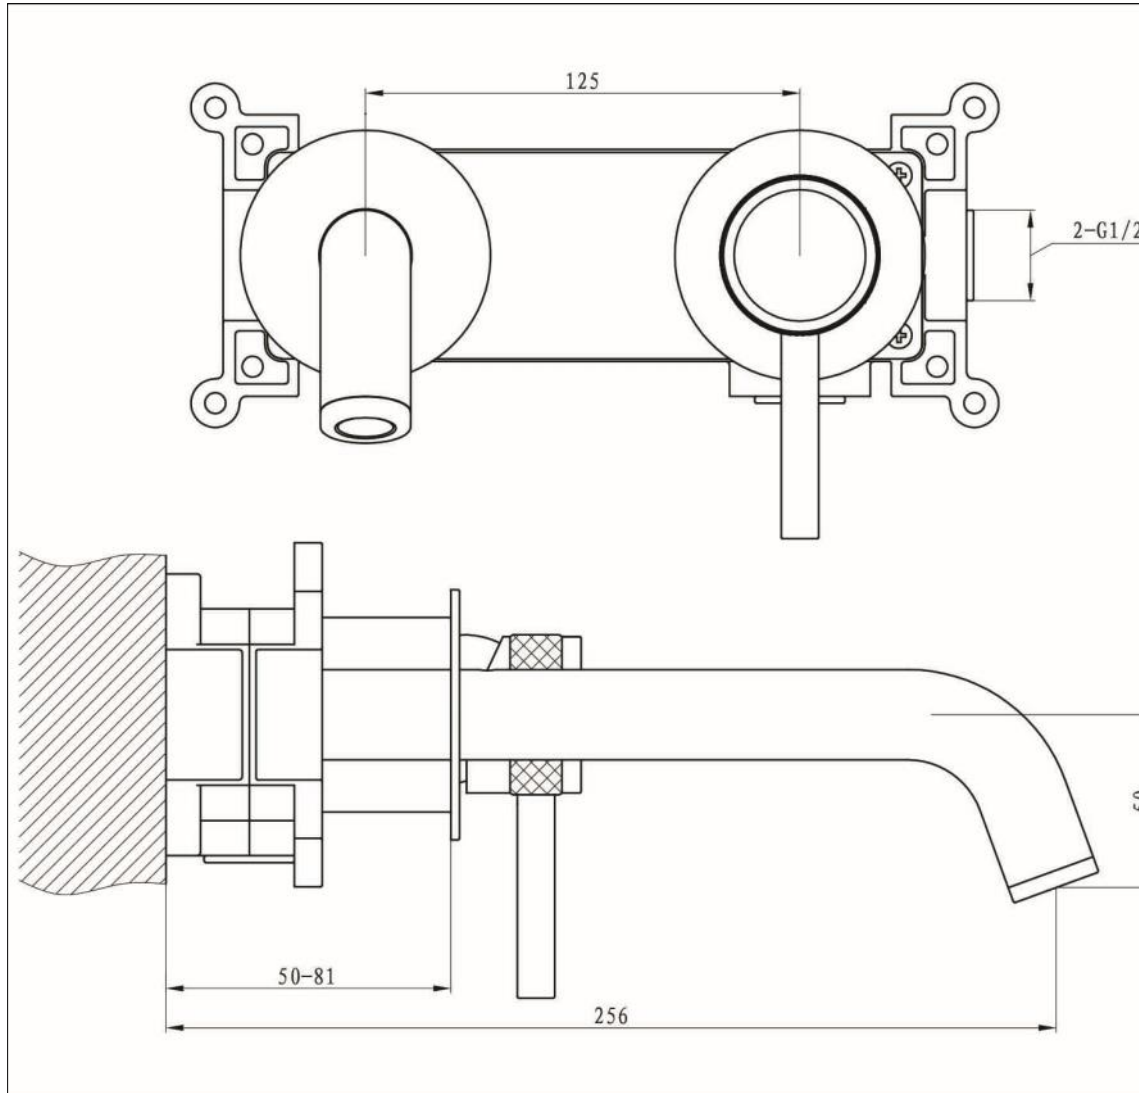

Kyloe - Wall Mounted Basin Mixer - Chrome

Kyloe Wall Mounted Basin Mixer Chrome

Code: KO-WT-CH

Features

- EasyFit box to reduce installation time
- Clicker waste
- Neoperl aerator to ensure smooth flow
- Discreet etching for hot and cold
- 35mm cartridge
- 12 year warranty

Operating Pressure	0.5 bar	1 bar	1.5 bar
Flow Rate (L/min)	5.1	9.1	11.4

Units 3 & 4, 16 Crawfordsburn Road,
Newtownards, Co Down,
Northern Ireland. BT23 4EA

Sales Enquiries

Email: info@aquallabrassware.com

Kyloe Wall Mounted Basin Mixer EasyFit Box

Features

- Supplied with Kyloe Wall Mounted Basin Mixer
- Inlet and Outlet G 1/2"
- Bubble level incorporated
- Installation depth 50-75mm

Units 3 & 4, 16 Crawfordsburn Road,
Newtownards, Co Down,
Northern Ireland. BT23 4EA