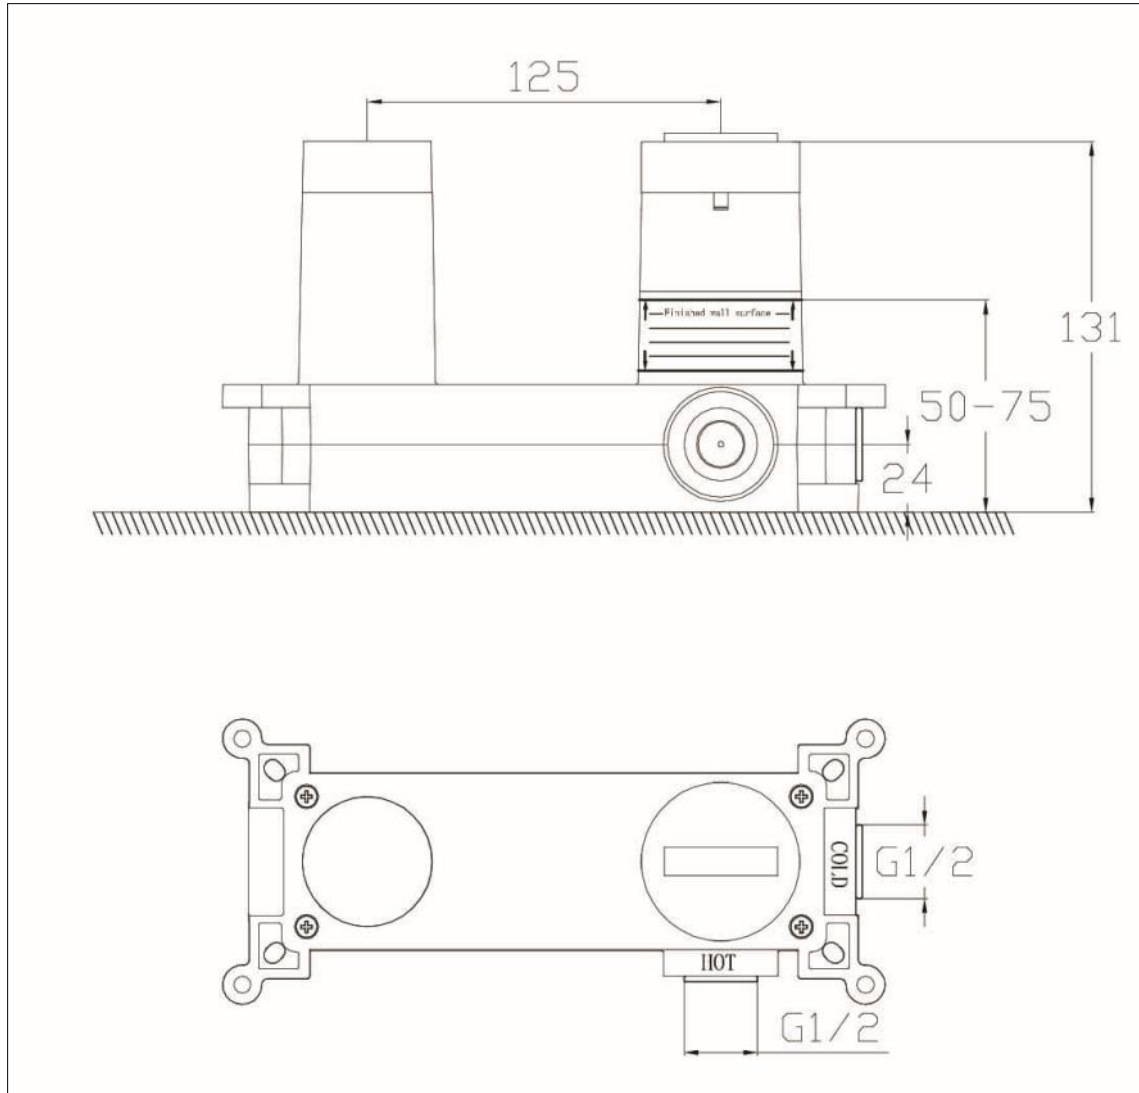

Kyloe - Wall Mounted Basin Mixer - Chrome

Kyloe Wall Mounted Basin Mixer Chrome

Code: KO-WT-CH

Features

- EasyFit box to reduce installation time
- Clicker waste
- Neoperl aerator to ensure smooth flow
- Discreet etching for hot and cold
- 35mm cartridge
- 12 year warranty

Operating Pressure	0.5 bar	1 bar	1.5 bar
Flow Rate (L/min)	5.1	9.1	11.4

Units 3 & 4, 16 Crawfordsburn Road,
Newtownards, Co Down,
Northern Ireland. BT23 4EA

Sales Enquiries

Email: info@aquallabrassware.com

Kyloe Wall Mounted Basin Mixer EasyFit Box

Features

- Supplied with Kyloe Wall Mounted Basin Mixer
- Inlet and Outlet G 1/2"
- Bubble level incorporated
- Installation depth 50-75mm

Units 3 & 4, 16 Crawfordsburn Road,
Newtownards, Co Down,
Northern Ireland. BT23 4EA