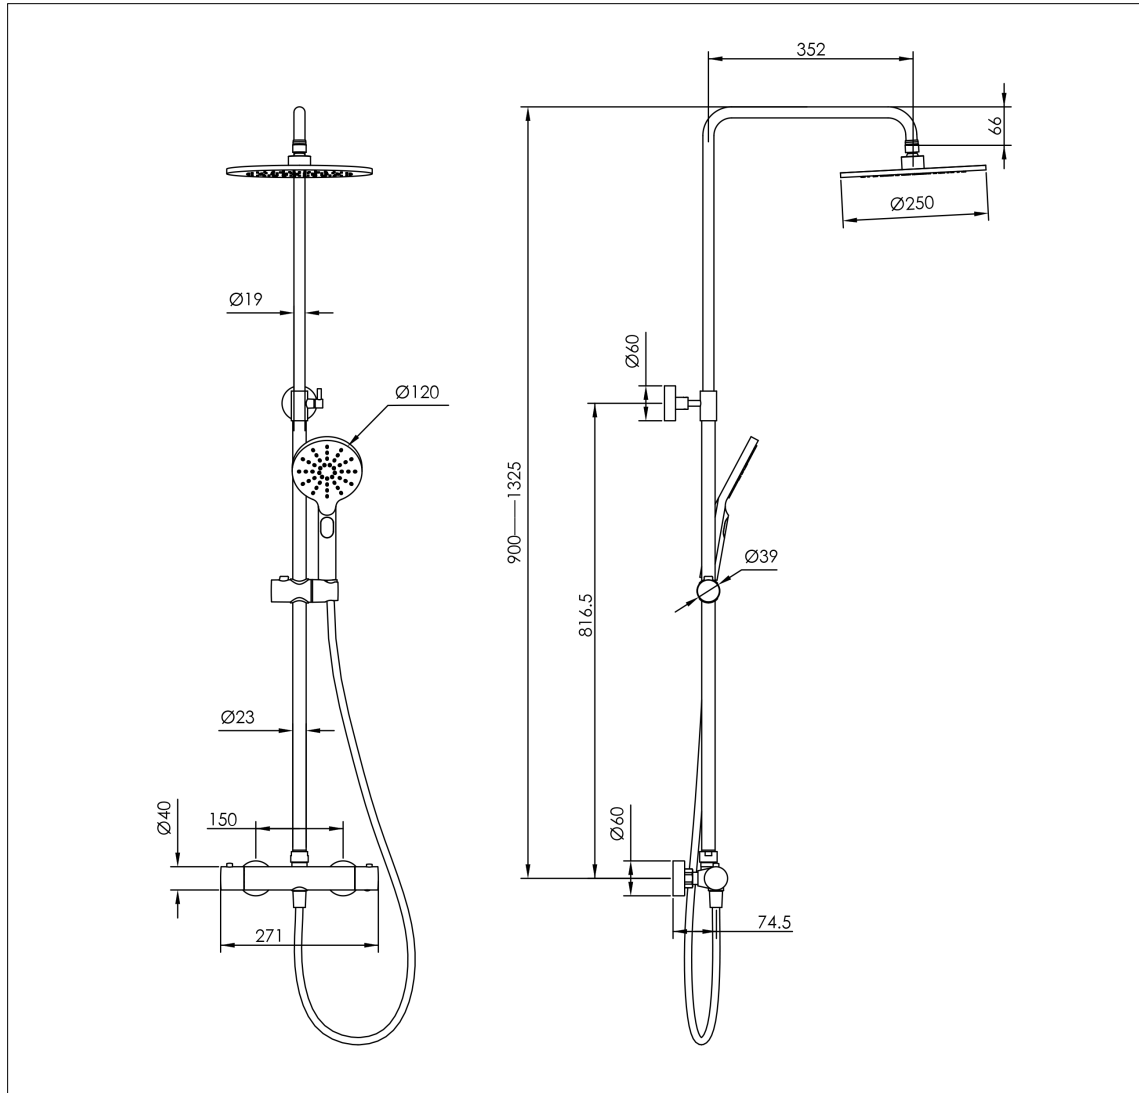

Drench Shower - Chrome

Drench Shower - Chrome

Code: LU-DSCWU1

Features

- Brass bodied valve
- Luxury 250mm brass head
- Push button, Multi function, adjustable height handset.
- Integrated diverter
- Supplied with FastFix brackets
- Smooth hose for ease of cleaning
- Adjustable 420mm shower head height even after fitting
- T38 anti-scald technology, 1/2" BSP inlets
- 12 year warranty

Shower

| Operating Pressure | 1 bar | 2 bar | 3 bar |
|--------------------|-------|-------|-------|
| Flow Rate (L/min) | 7.1 | 10.6 | 13.4 |

Handset

| Operating Pressure | 1 bar | 2 bar | 3 bar |
|--------------------|-------|-------|-------|
| Flow Rate (L/min) | 4.2 | 6.5 | 8.3 |