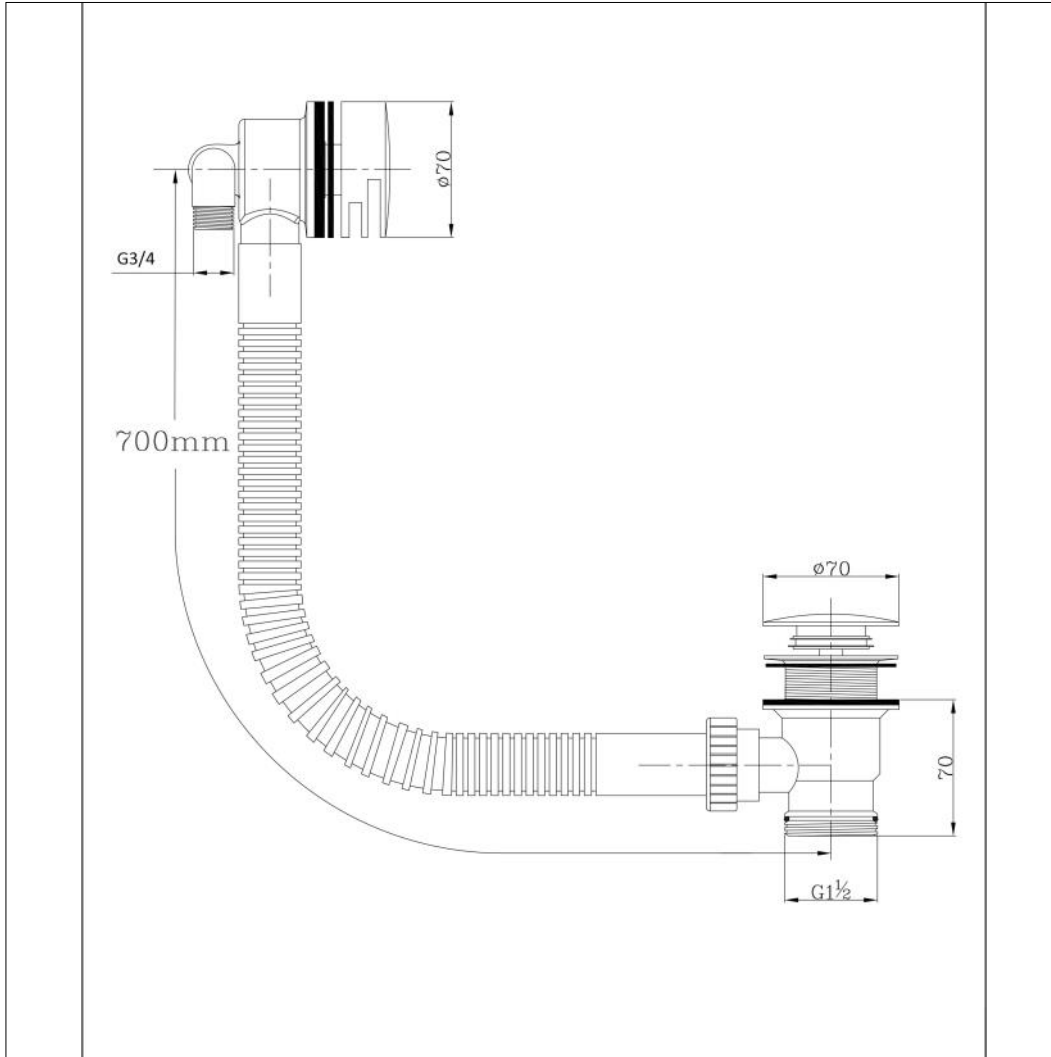

Overflow Filler - Brushed Nickel

Overflow Filler - Brushed Nickel

Code: B-RO-BN

Features

- Brushed Nickel finish
- Minimalist alternative to bath filler taps
- Bath filler with integral waste and overflow