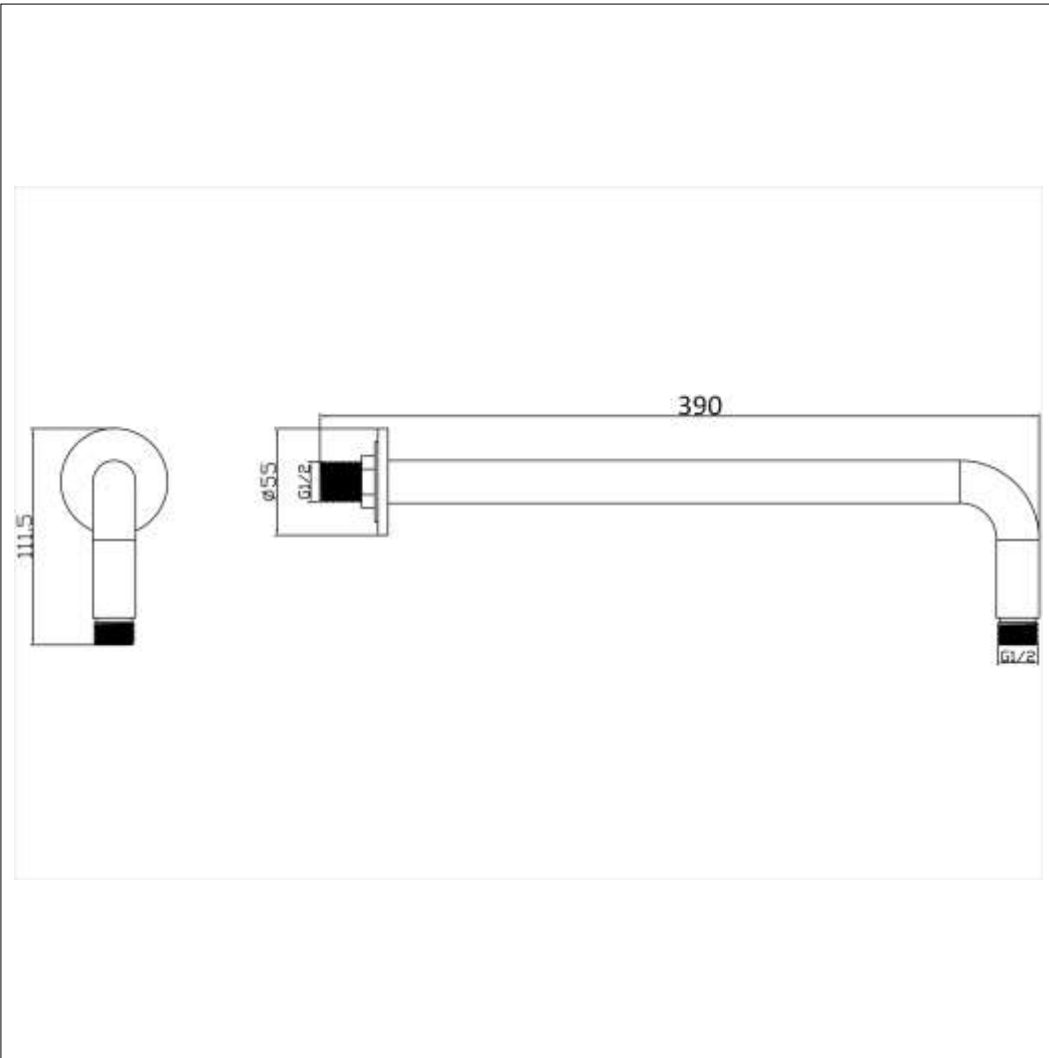

Curved Shower Arm - Matt Black

Curved Shower Arm - Matt Black

Code: CSA-BL

Features

- Curved Shower Arm
- Brass and chrome plated

Operating Pressure	0.5 bar	1 bar	2 bar
Flow Rate (L/min)	6.1	9.3	13.4

Units 3 & 4, 16 Crawfordsburn Road,
Newtownards, Co Down,
Northern Ireland. BT23 4EA