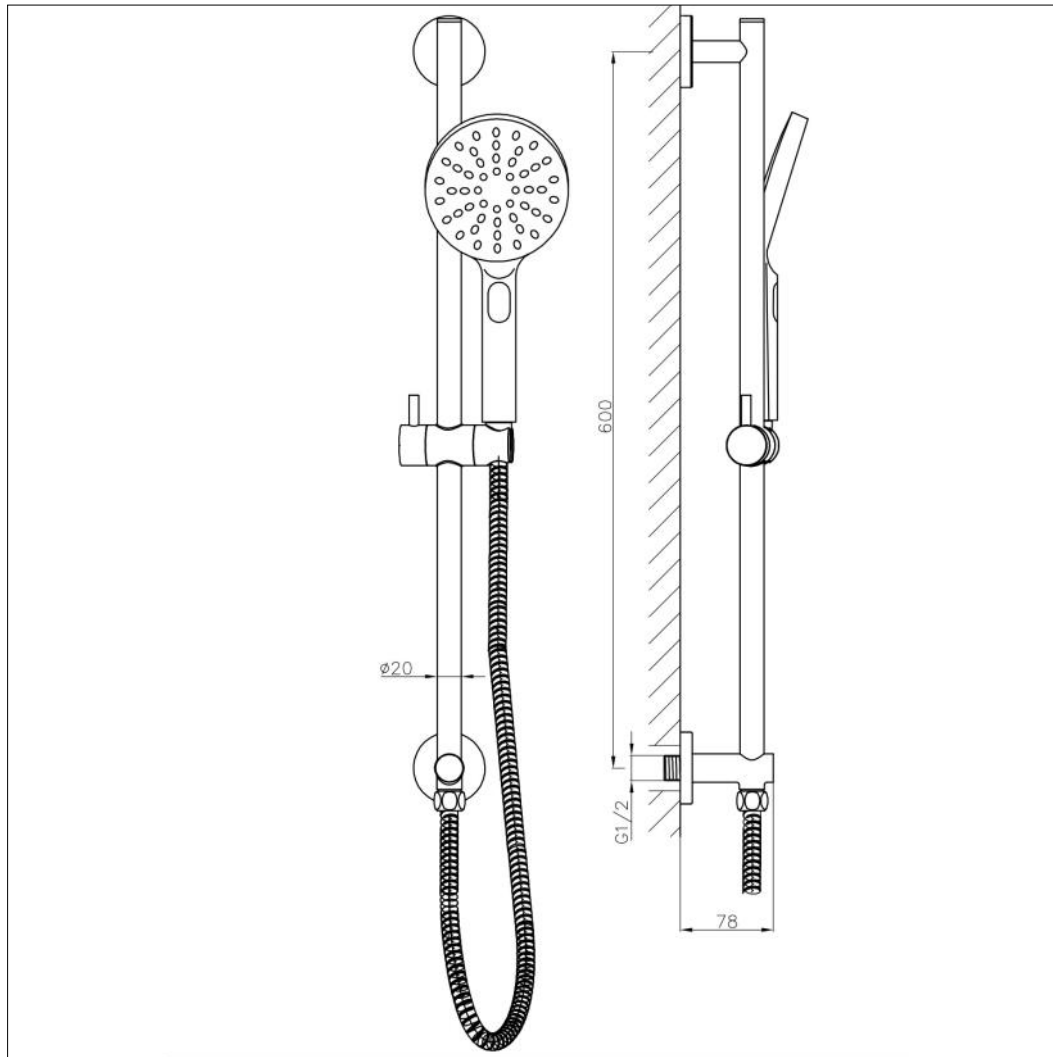

Triple Mode Slide Rail Kit - Matt Black

Triple Mode Slide Rail Kit - Matt Black

Code: FU-SRK-BL

Features

- Round style sliding rail kit
- Triple function handset
- Slide bar and bracket both made from brass and chrome plated
- Height adjustable handset position
- Integrated brass wall outlet for minimal design
- Complete with ribbed hose and handset