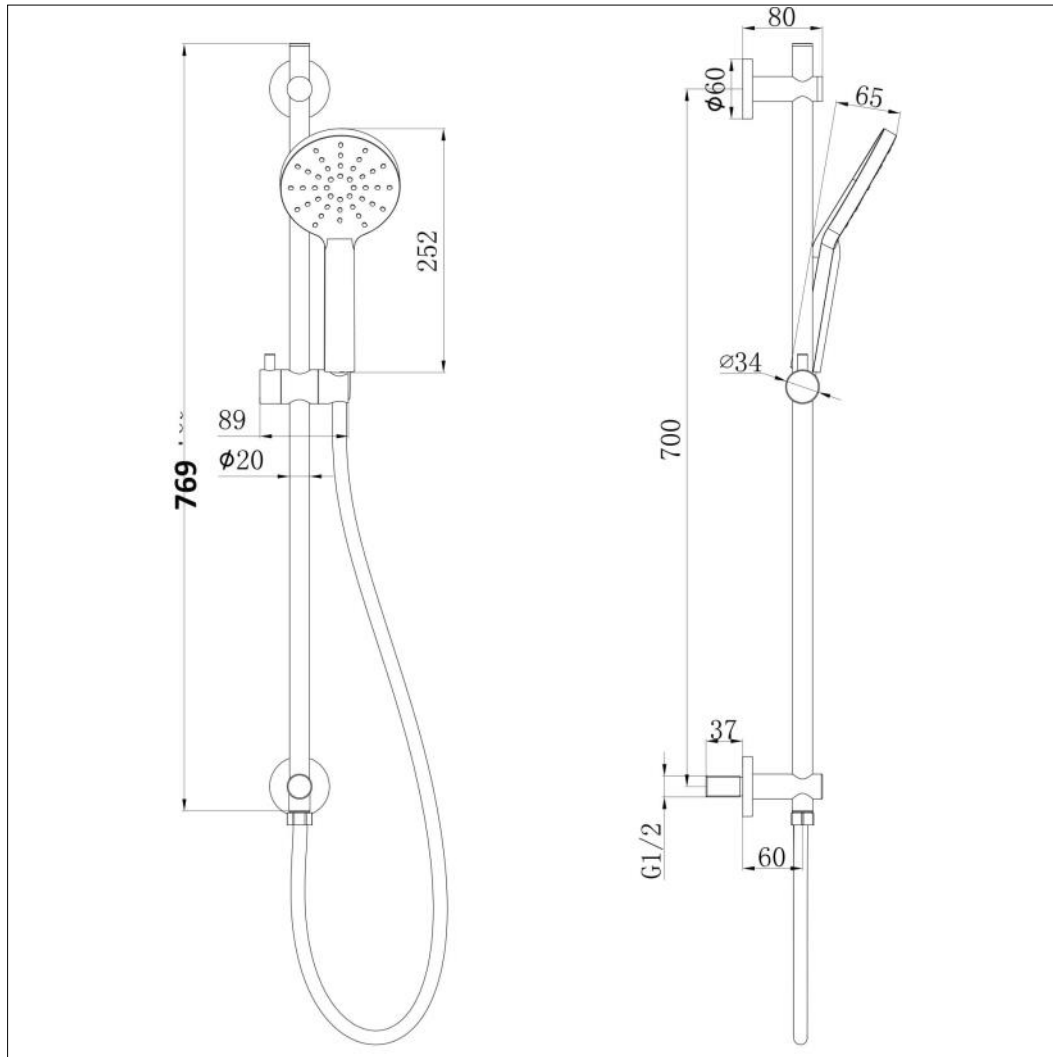

Triple Mode Slide Rail Kit - Brushed Nickel

Triple Mode Slide Rail Kit—Brush Nickel

Code: KO-SRK-BN

Features

- Round style sliding rail kit
- Triple function handset
- Slide bar and bracket both made from brass and chrome plated
- Height adjustable handset position
- Integrated brass wall outlet for minimal design
- Complete with smooth hose and handset