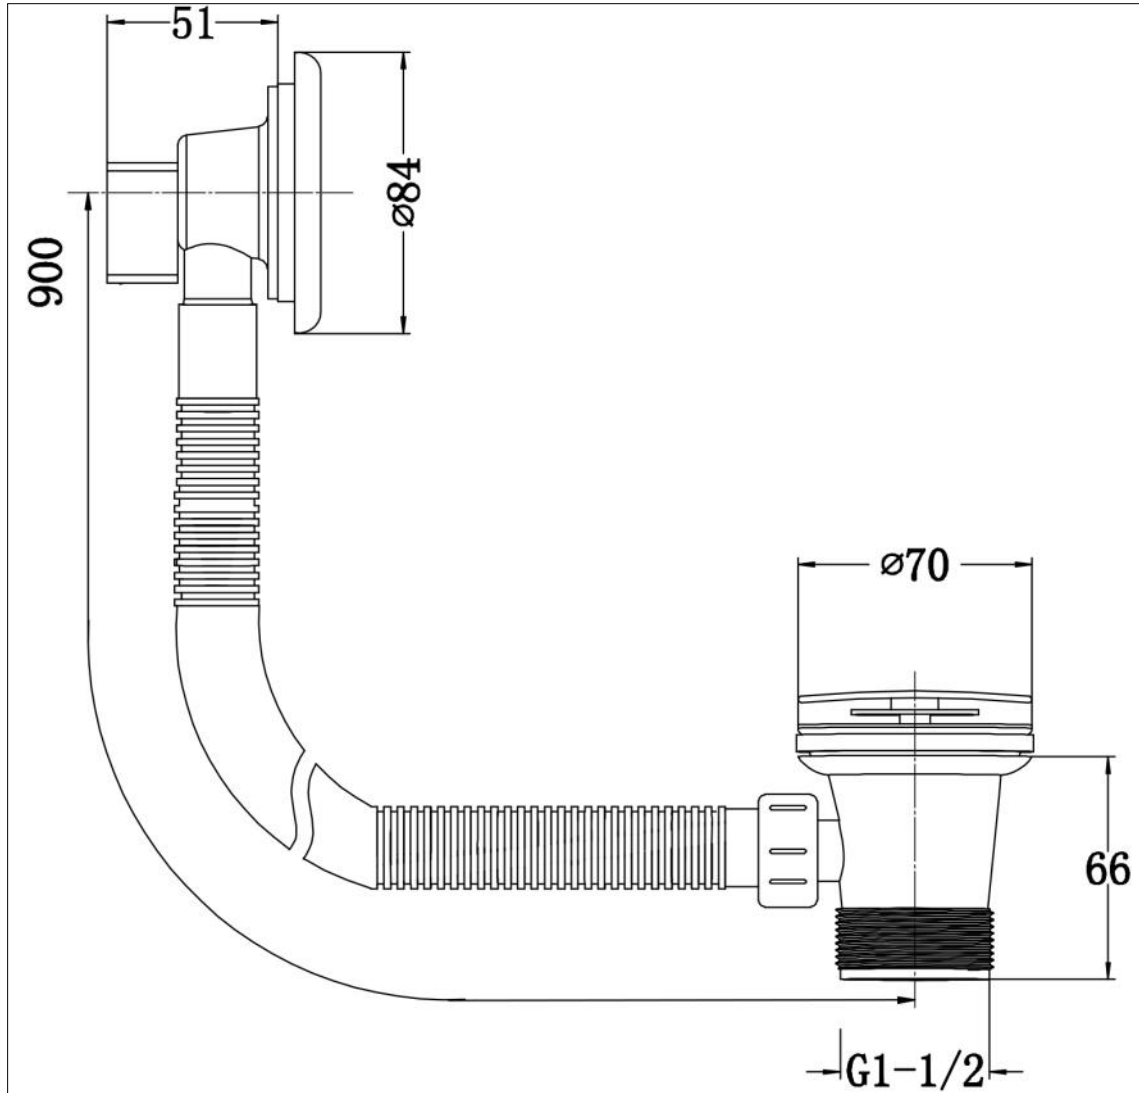

# Bath Waste-EasyClean - Brushed Nickel

Bath Waste-EasyClean - Brushed Nickel

Code: BCWEC-BN

### Features

- 900mm length to accommodate standard or freestanding bath
- Unique EasyClean waste feature allows hassle free cleaning
- 12 year warranty

Units 3 & 4, 16 Crawfordsburn Road,  
Newtownards, Co Down,  
Northern Ireland. BT23 4EA