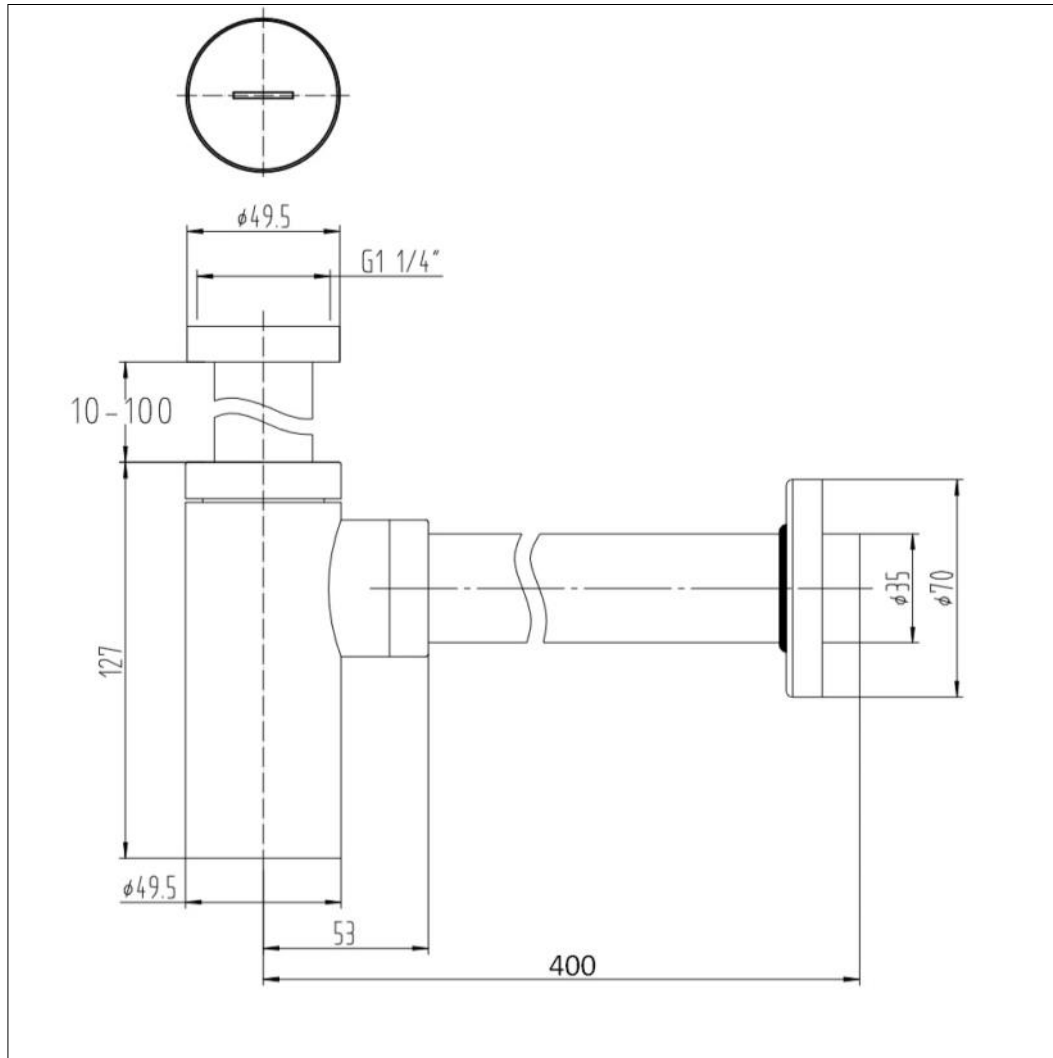

Round Bottle Trap - Brushed Nickel

Round Bottle Trap - Brushed Nickel

Code: BOT-R-BN

Features

- Brushed Nickel finish
- Solid brass components
- Removable bottom section to allow access to internal compartment even after fitting
- Telescopic arm