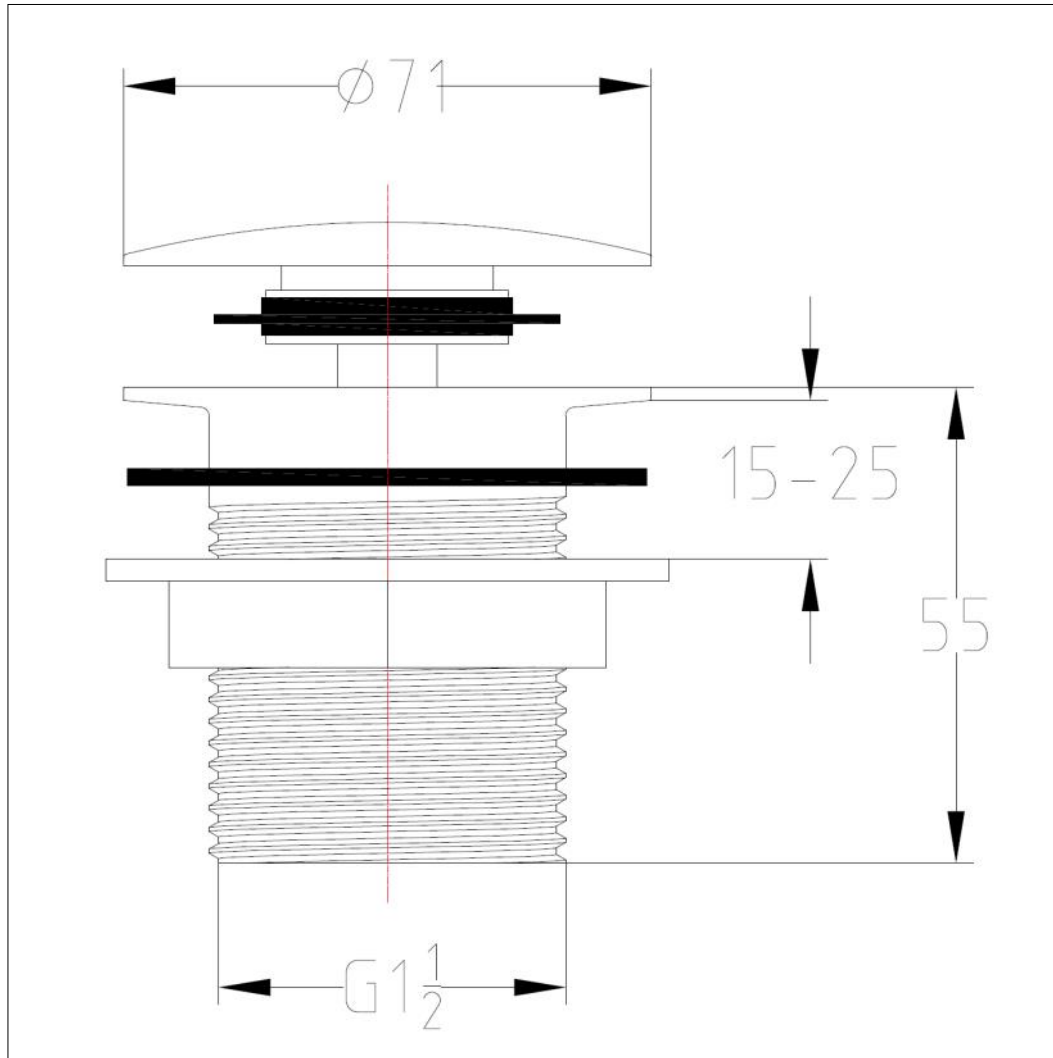

Unslotted Bath Waste - Brushed Nickel

Unslotted Bath Waste - Brushed Nickel

Code: BW-BN

Features

- Brushed Nickel finish
- Brass Body
- Removable centre piece for easy cleaning

Units 3 & 4, 16 Crawfordsburn Road,
Newtownards, Co Down,
Northern Ireland. BT23 4EA