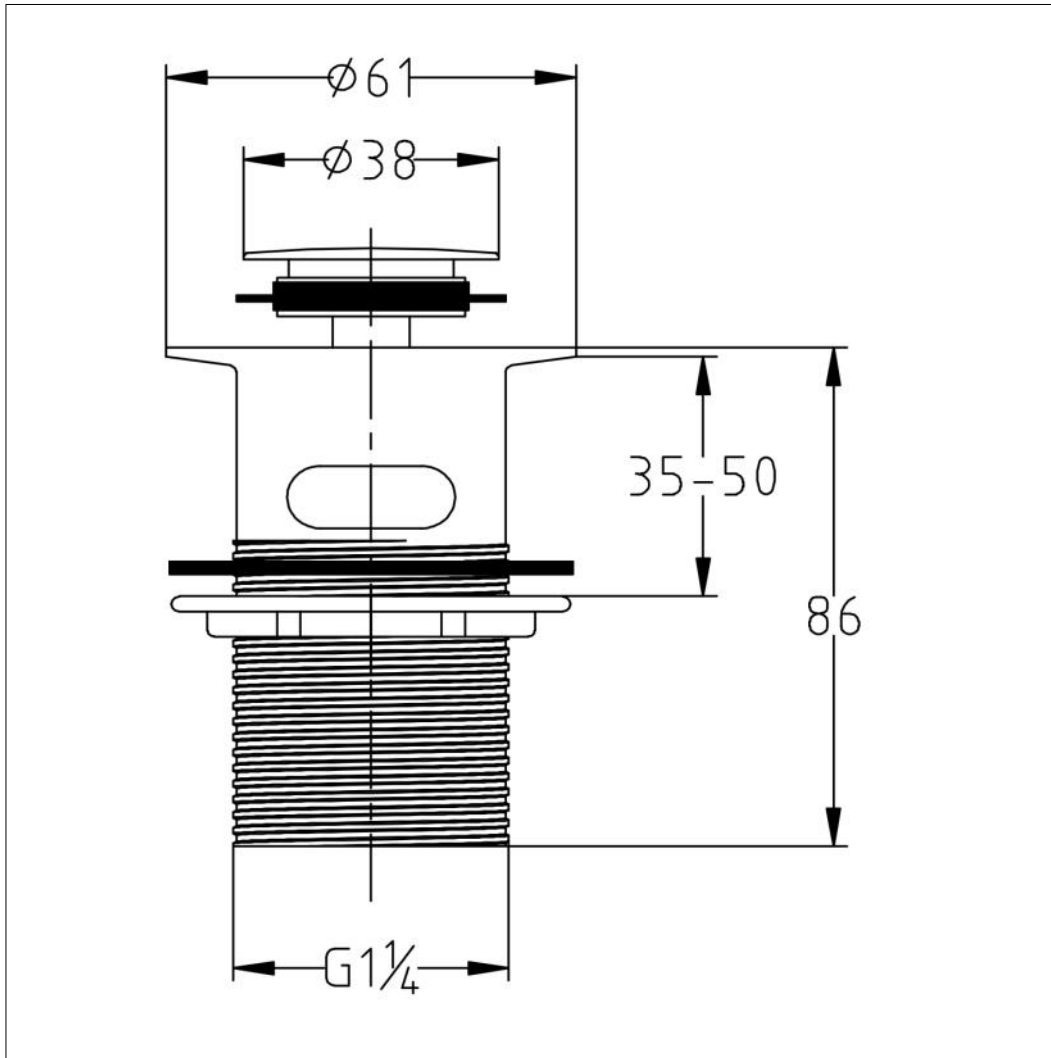

Slotted Basin Waste - Brushed Nickel

Slotted Basin Waste - Brushed Nickel

Code: CW-BN

Features

- Brushed Nickel finish
- Brass Body
- Removable centre piece for easy cleaning

Units 3 & 4, 16 Crawfordsburn Road,
Newtownards, Co Down,
Northern Ireland. BT23 4EA