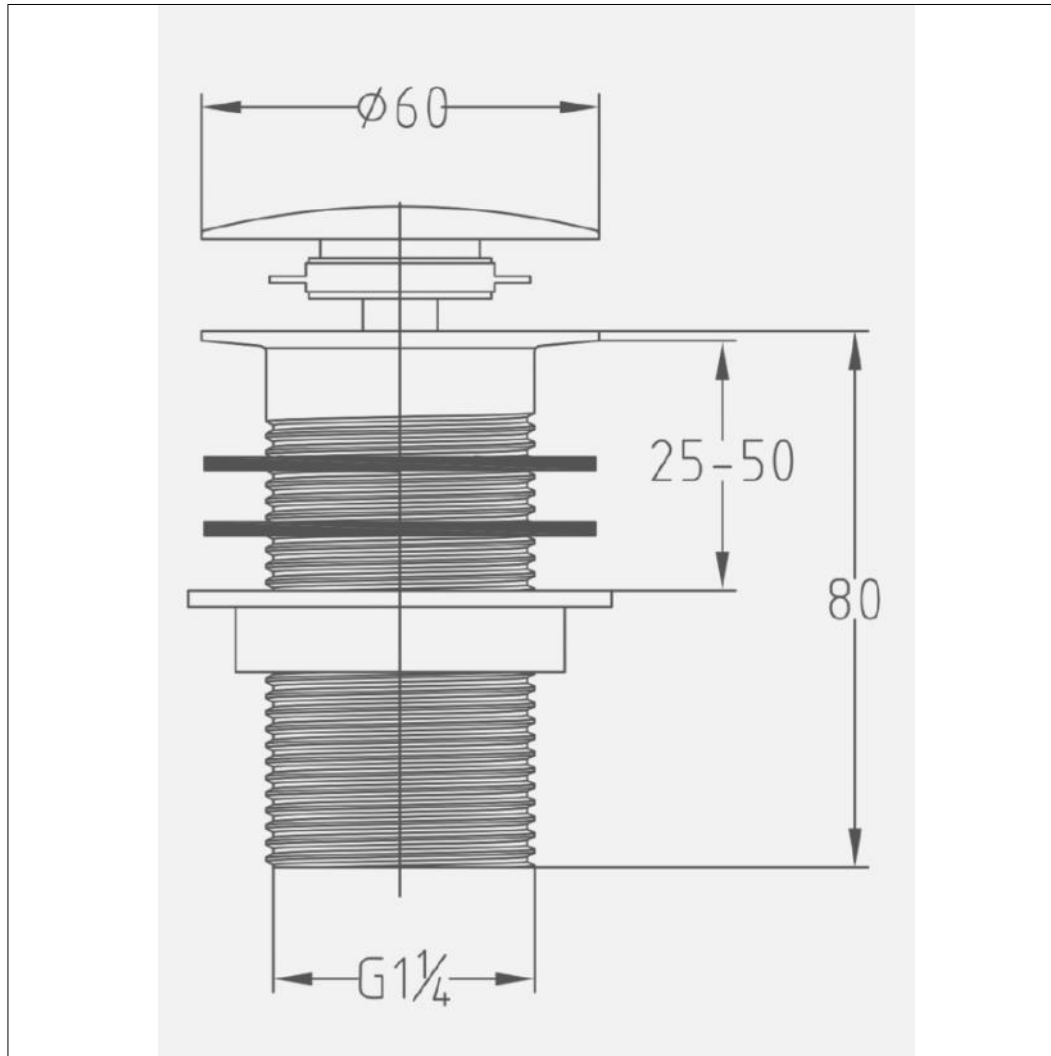

Unslotted Basin Waste - Brushed Nickel

Unslotted Basin Waste - Brushed Nickel

Code: CWUS-BN

Features

- Brushed Nickel finish
- Brass Body
- Removable centre piece for easy cleaning

Units 3 & 4, 16 Crawfordsburn Road,
Newtownards, Co Down,
Northern Ireland. BT23 4EA