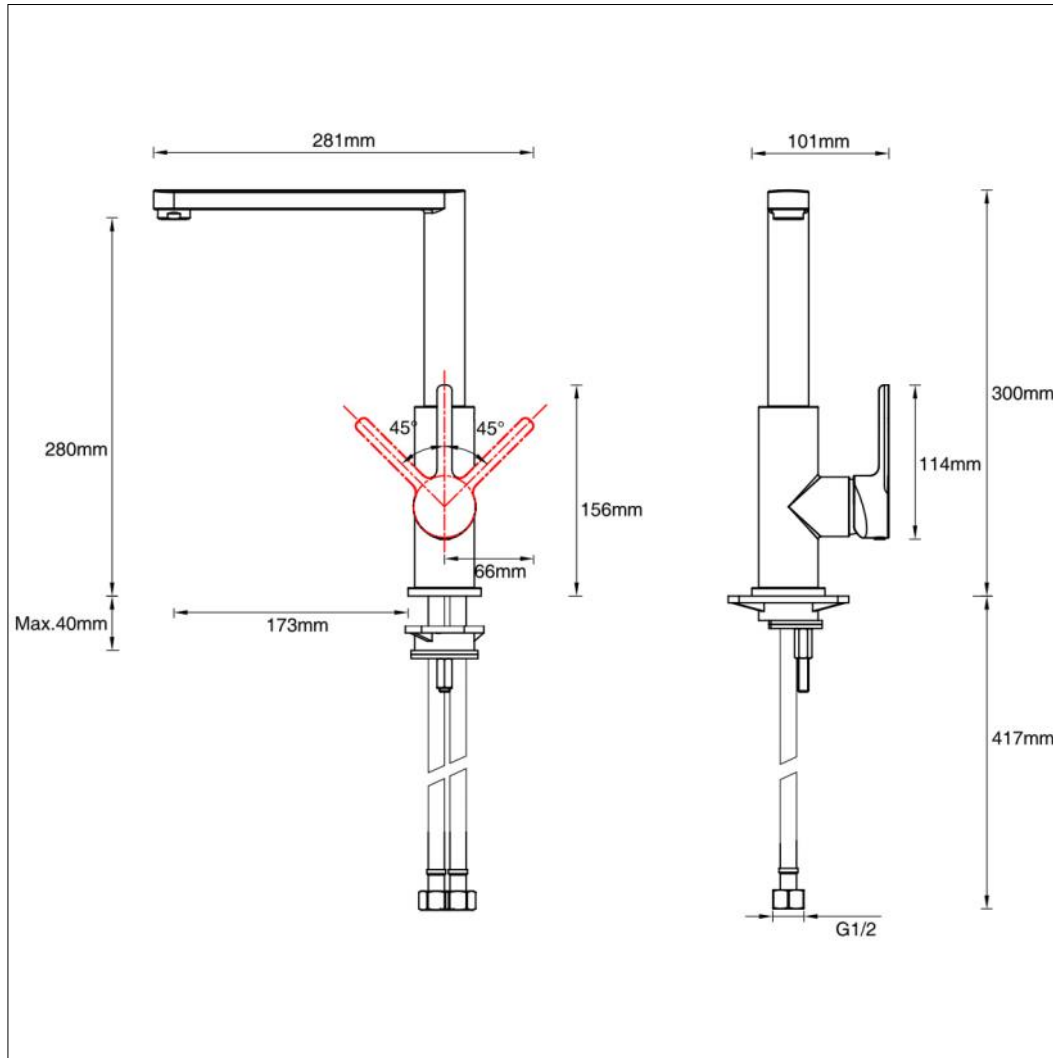

Fyn Kitchen Mixer

Fyn Kitchen Mixer

Code: **FN-KM-CH** Chrome / **FN-KM-SS** Stainless Steel / **FN-KM-MB** Matt Black
FN-KM-MBG Matt Brushed Gold / **FN-KM-BSS** Black Stainless Steel

Features

- Angular design
- Single lever temperature and waterflow control
- Available in 5 finishes
- 12 year warranty

Operating Pressure	0.3 bar	0.5 bar	1 bar
Flow Rate (l/min)	5.5	7	10

Units 3 & 4, 16 Crawfordsburn Road,
 Newtownards, Co Down,
 Northern Ireland. BT23 4EA

Sales Enquiries

Email: info@aquallabrassware.com