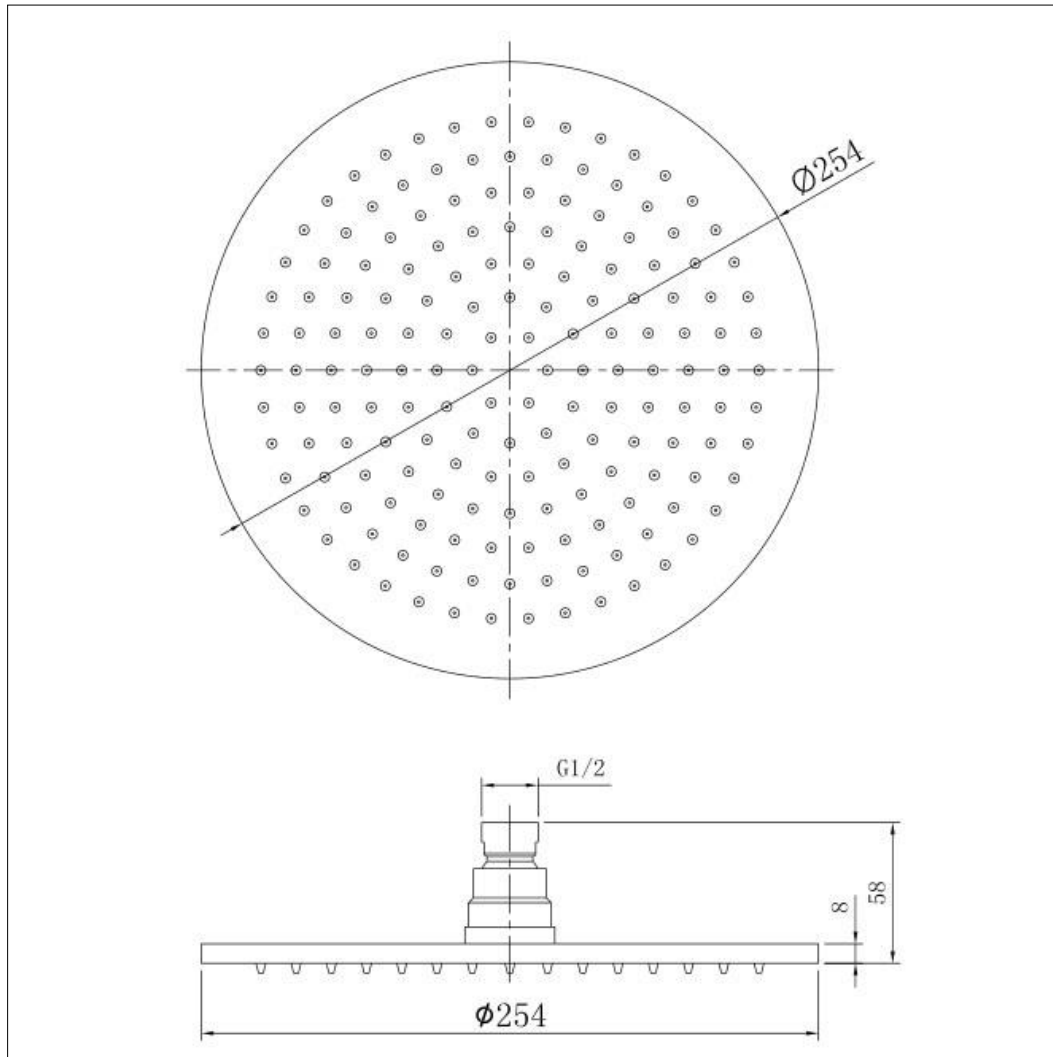

250mm Brass Shower Head – Matt Black

250mm Brass Shower Head—Matt Black

Code: FS25-BL

Features

- Luxury 250mm Brass Shower head with Rub-Clean Nozzles

Units 3 & 4, 16 Crawfordsburn Road,
Newtownards, Co Down,
Northern Ireland. BT23 4EA