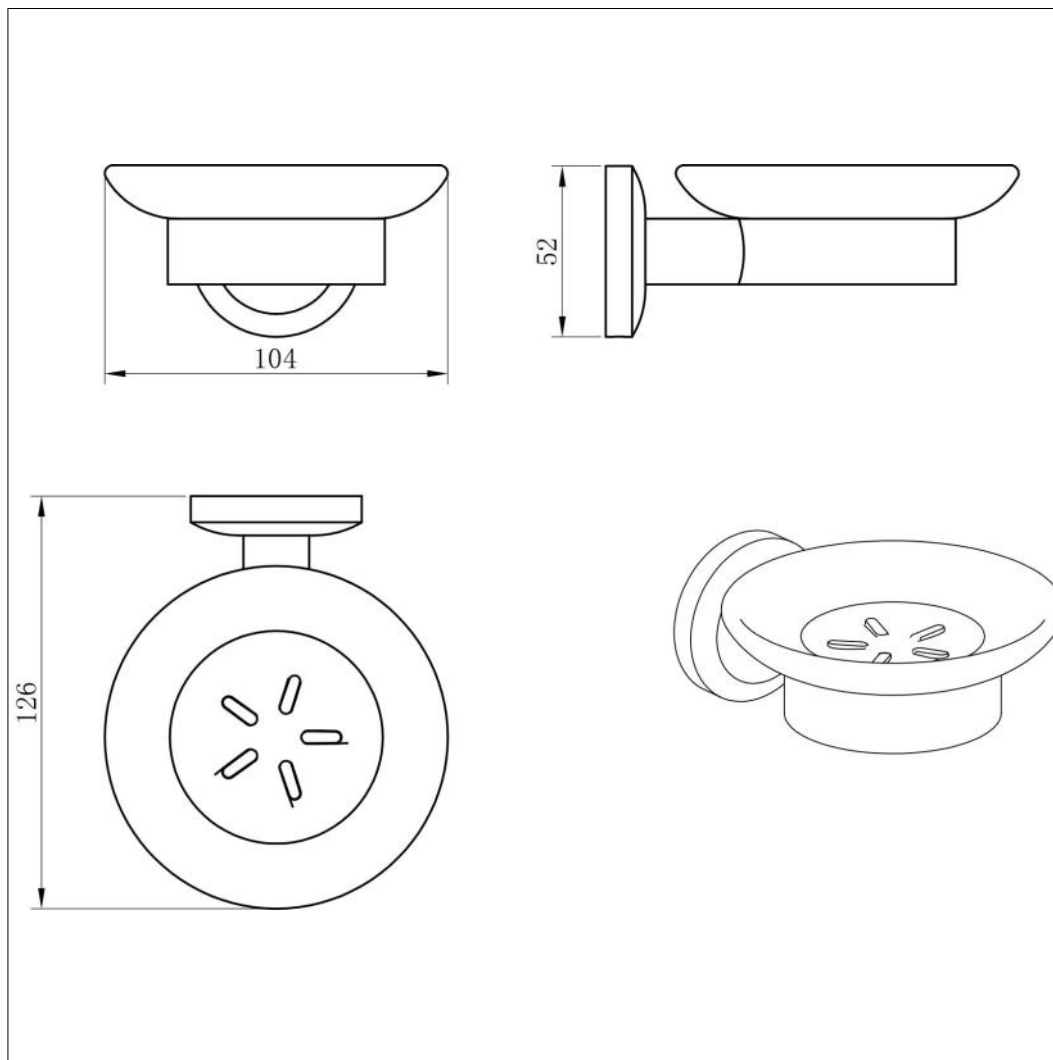

Soap Dish - Brushed Nickel

Soap Dish - Brushed Nickel

Code: KO-SD-BN

Features

- Brushed Nickel finish
- Complete with wall bracket and fixing kit
- Frosted glass soap dish

Units 3 & 4, 16 Crawfordsburn Road,
Newtownards, Co Down,
Northern Ireland. BT23 4EA