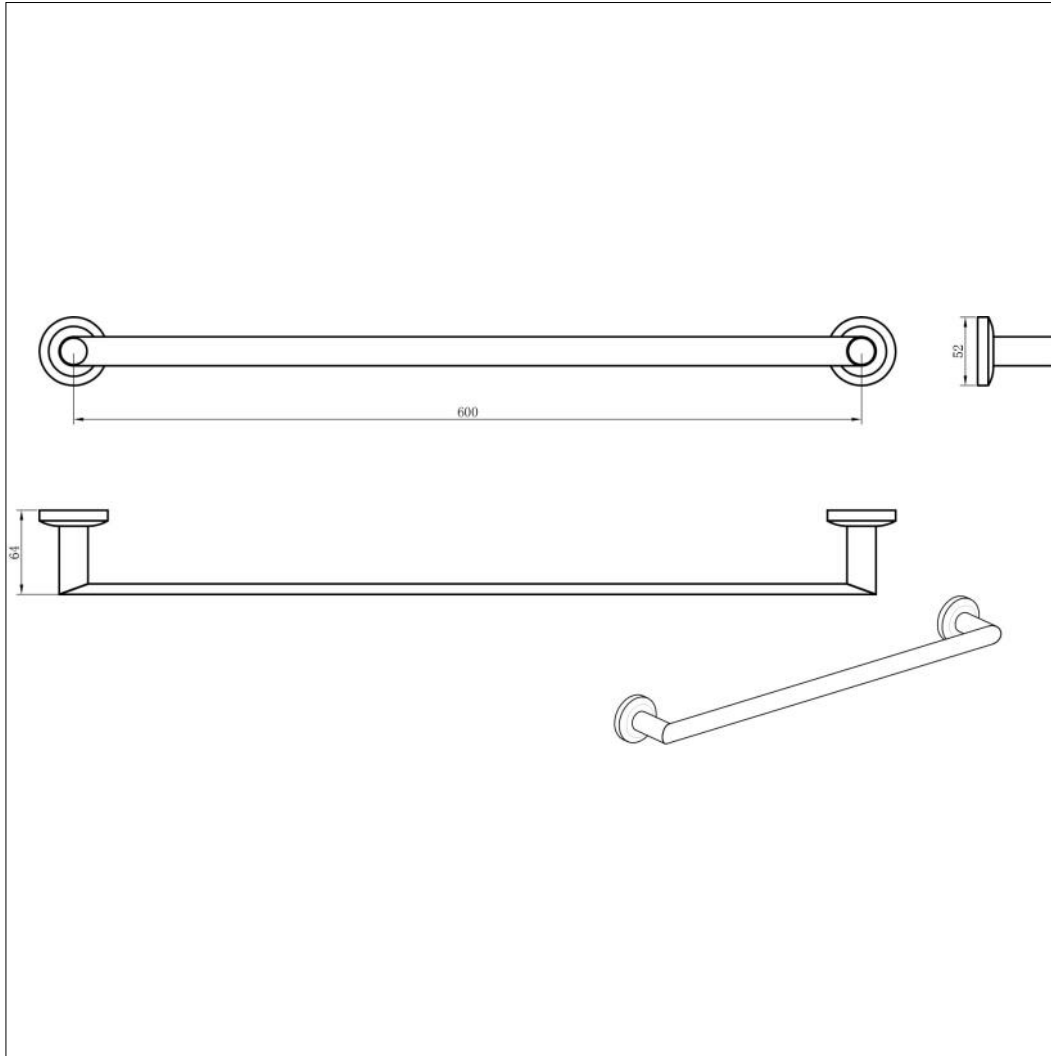

## 60cm Towel Rail - Brushed Nickel

### 60cm Towel Rail - Brushed Nickel

Code: KO-STR-BN

#### Features

- Brushed Nickel finish
- Complete with wall bracket and fixing kit

Units 3 & 4, 16 Crawfordsburn Road,  
Newtownards, Co Down,  
Northern Ireland. BT23 4EA

Tel: +44 (0) 28 9182 8000  
Fax: +44 (0) 28 9181 2888