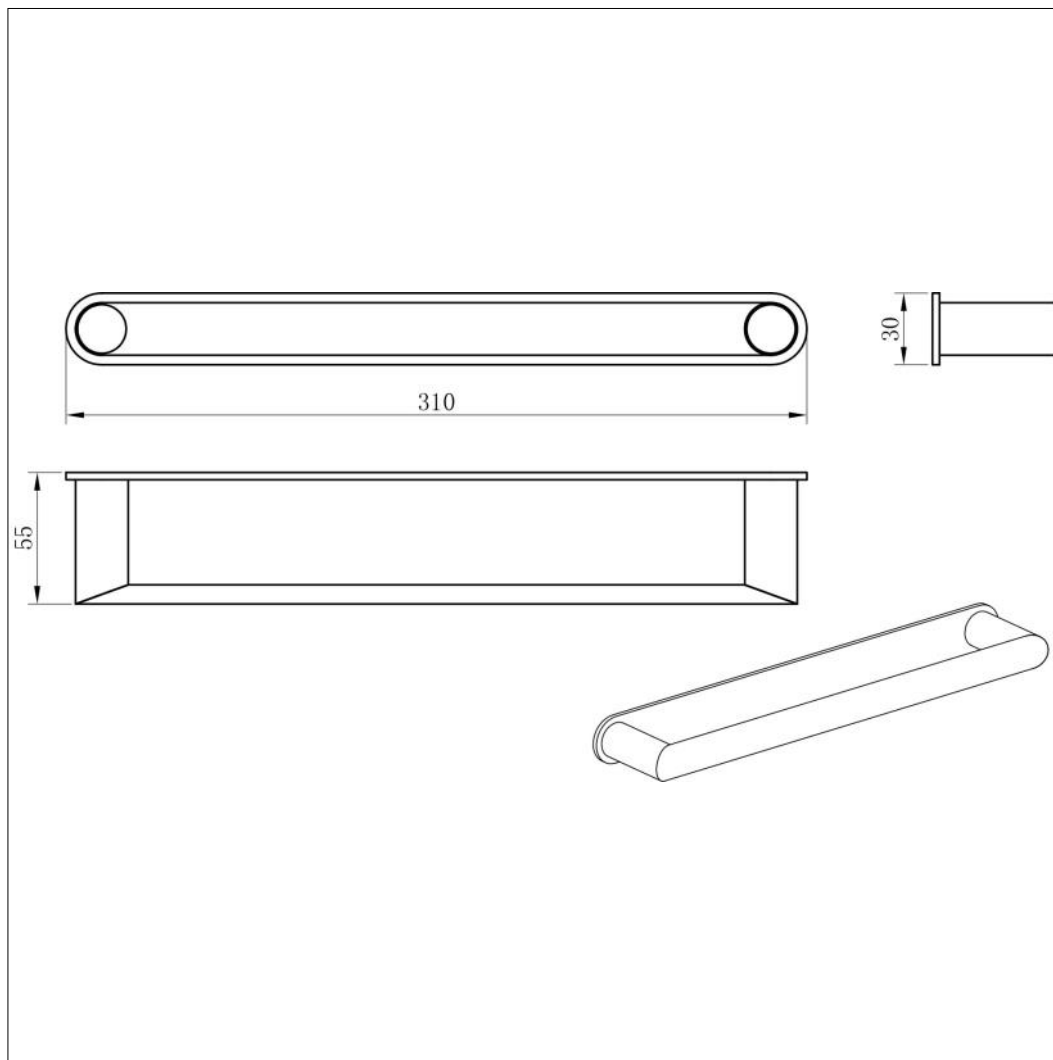

Towel Rail - Brushed Nickel

Towel Rail - Brushed Nickel

Code: KO-TR-BN

Features

- Brushed Nickel finish
- Complete with wall bracket and fixing kit

Units 3 & 4, 16 Crawfordsburn Road,
Newtownards, Co Down,
Northern Ireland. BT23 4EA