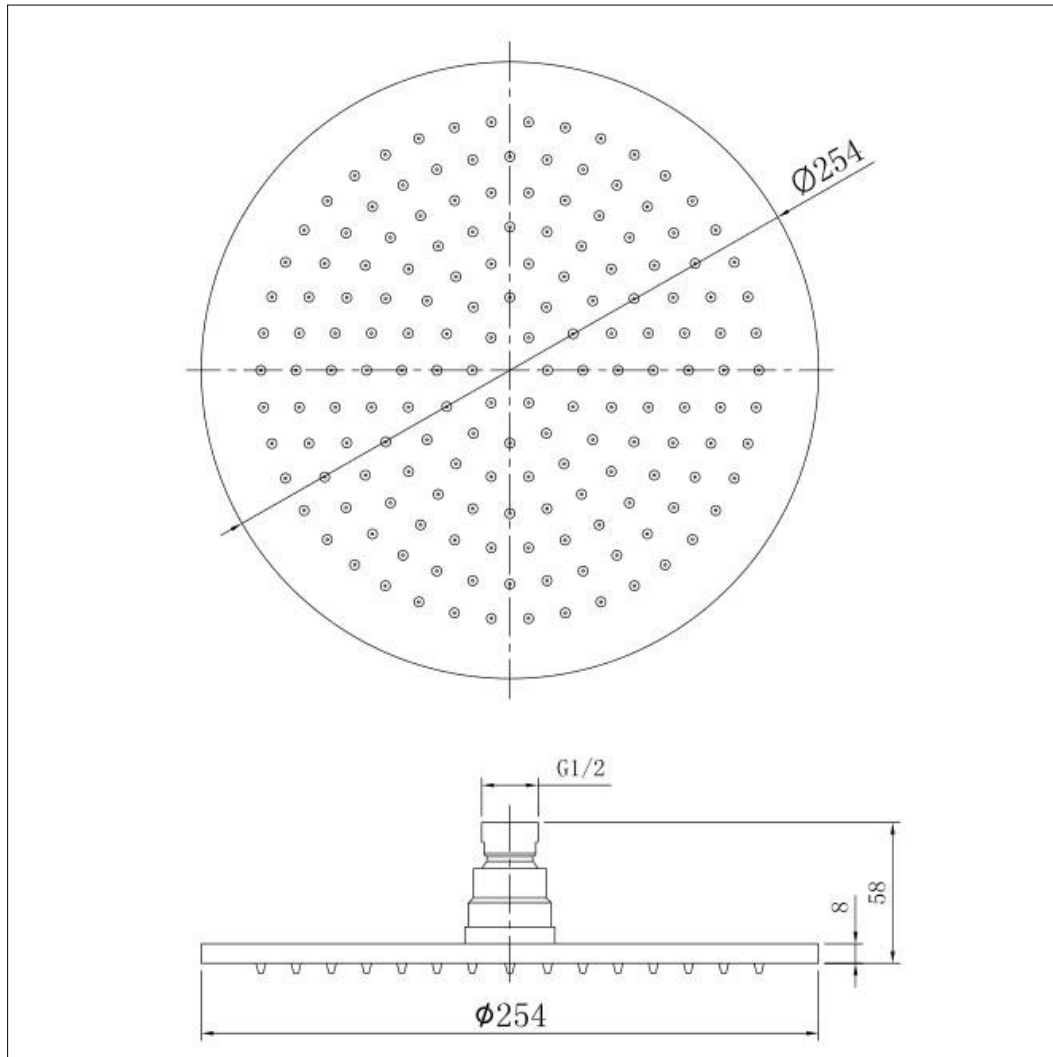

250mm Brass Shower Head – Brushed Nickel

250mm Brass Shower Head—Brushed Nickel

Code: LS25-BN

Features

- Luxury 250mm Brass Shower head with Rub-Clean Nozzles

Units 3 & 4, 16 Crawfordsburn Road,
Newtownards, Co Down,
Northern Ireland. BT23 4EA