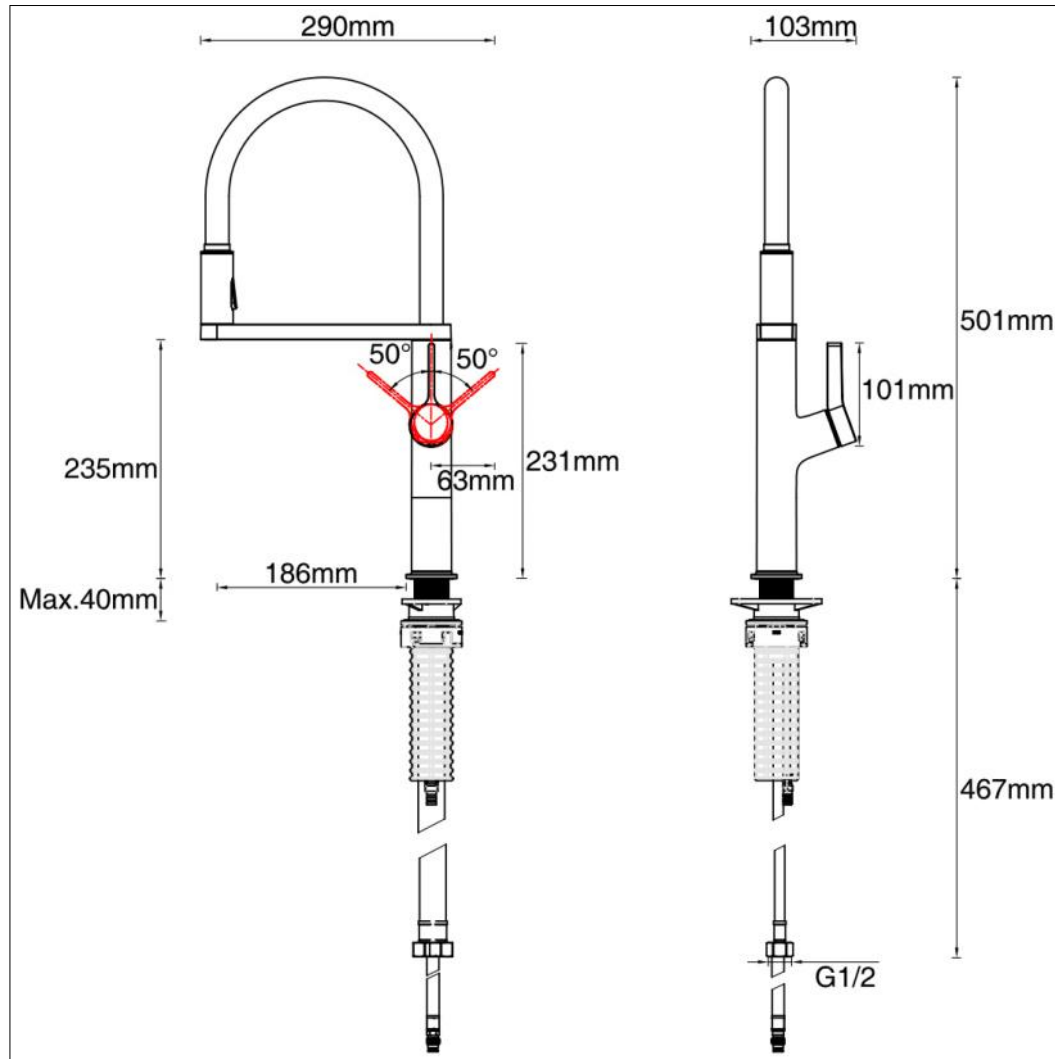

Sense Kitchen Mixer

Sense Kitchen Mixer

Code: SEN-KM

Features

- Award winning Red Dot design
- Single lever temperature and waterflow control
- Infrared on/off function for when hands are full
- Flexible pull-down spout with multi-function spray
- Swivel spout with 360 degree rotation
- 12 year warranty

Operating Pressure	1.5 bar	2 bar	3 bar
Aerated Spray Flow Rate (l/min)	3.28	4.62	6.1
Full Spray Flow Rate (L/Min)	3.3	5	5.4

Units 3 & 4, 16 Crawfordsburn Road,
Newtownards, Co Down,
Northern Ireland. BT23 4EA