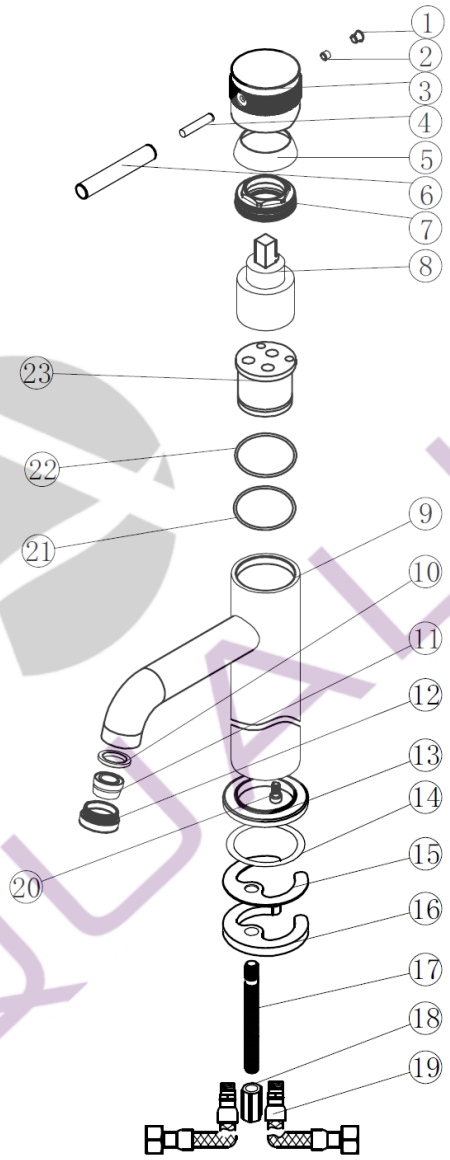

Kyloe Tall Basin Mono

Item	Description	Qty
1	Cap	1
2	M5 Hex set screw	1
3	Handle body	1
4	M5 Hex set screw	1
5	Cover cap	1
6	Handle rod	1
7	Cartridge nut	1
8	Flow cartridge	1
9	Body	1
10	Gasket	1
11	Aerator	1
12	Spout cap	1
13	Base plate	1
14	O-Ring	1
15	Gasket	1
16	Back plate	1
17	M8 Screw	1
18	Nut	1
19	Flex tails	2
20	Hex socket screw	1
21	O-Ring	1
22	O-Ring	1
23	Cartridge seat	1