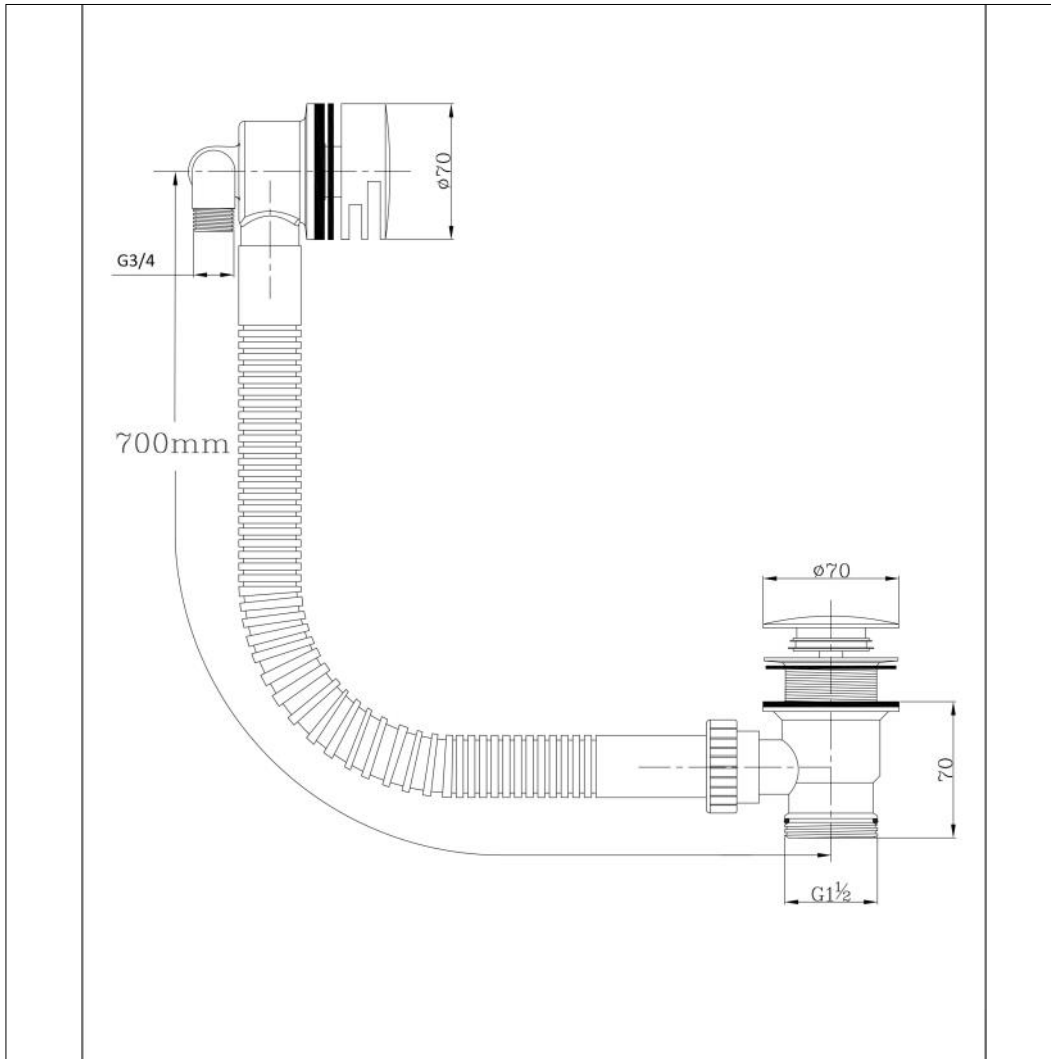

Overflow Filler - Brushed Brass

Overflow Filler - Brushed Brass

Code: B-RO-BB

Features

- Brushed Brass finish
- Minimalist alternative to bath filler taps
- Bath filler with integral waste and overflow

Units 3 & 4, 16 Crawfordsburn Road,
Newtownards, Co Down,
Northern Ireland. BT23 4EA