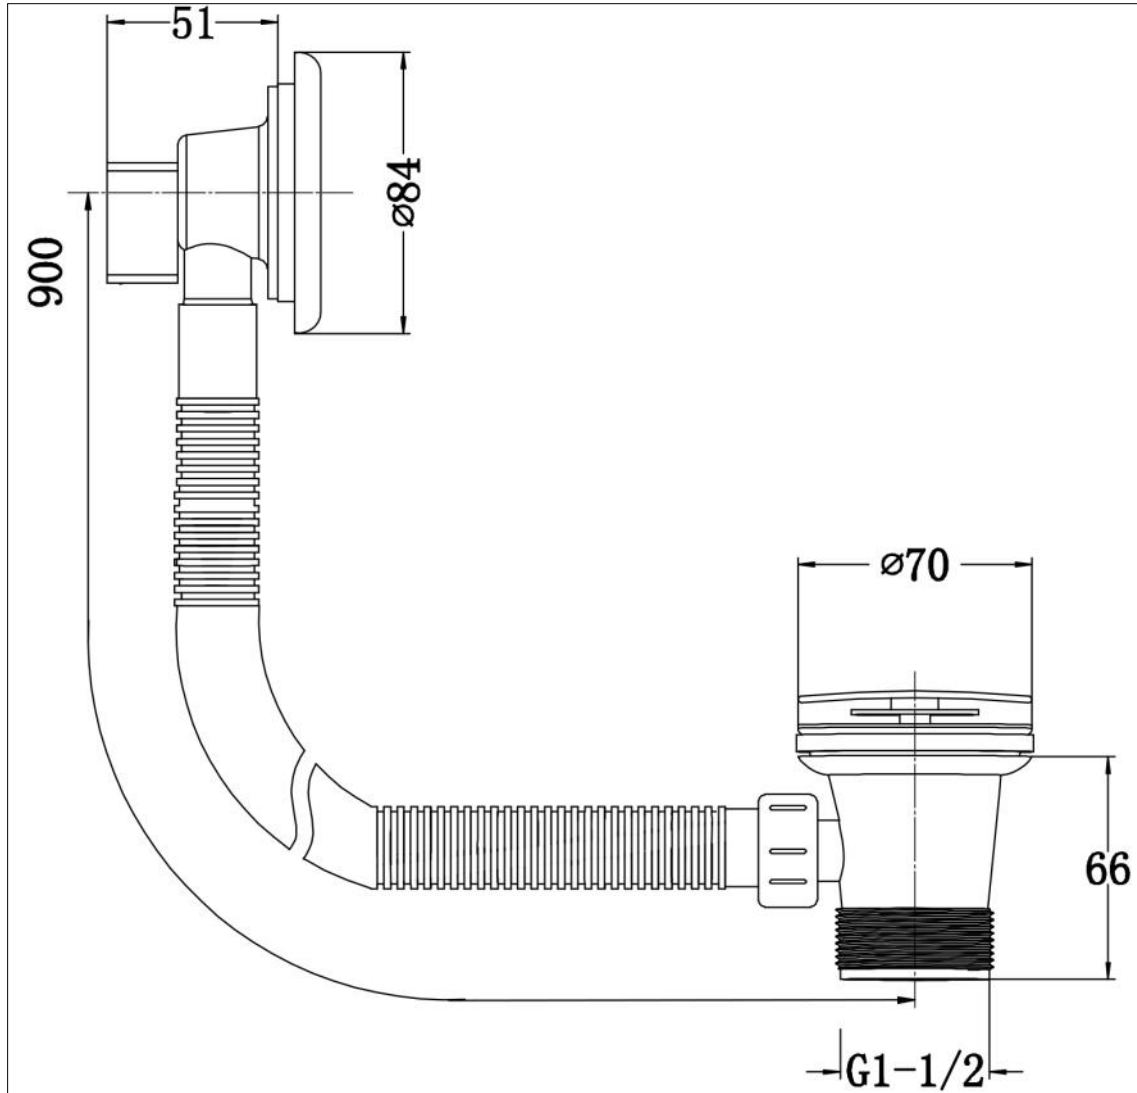

Bath Waste-EasyClean - Brushed Brass

Bath Waste-EasyClean - Brushed Brass

Code: BCWEC-BB

Features

- 900mm length to accommodate standard or freestanding bath
- Unique EasyClean waste feature allows hassle free cleaning
- 12 year warranty