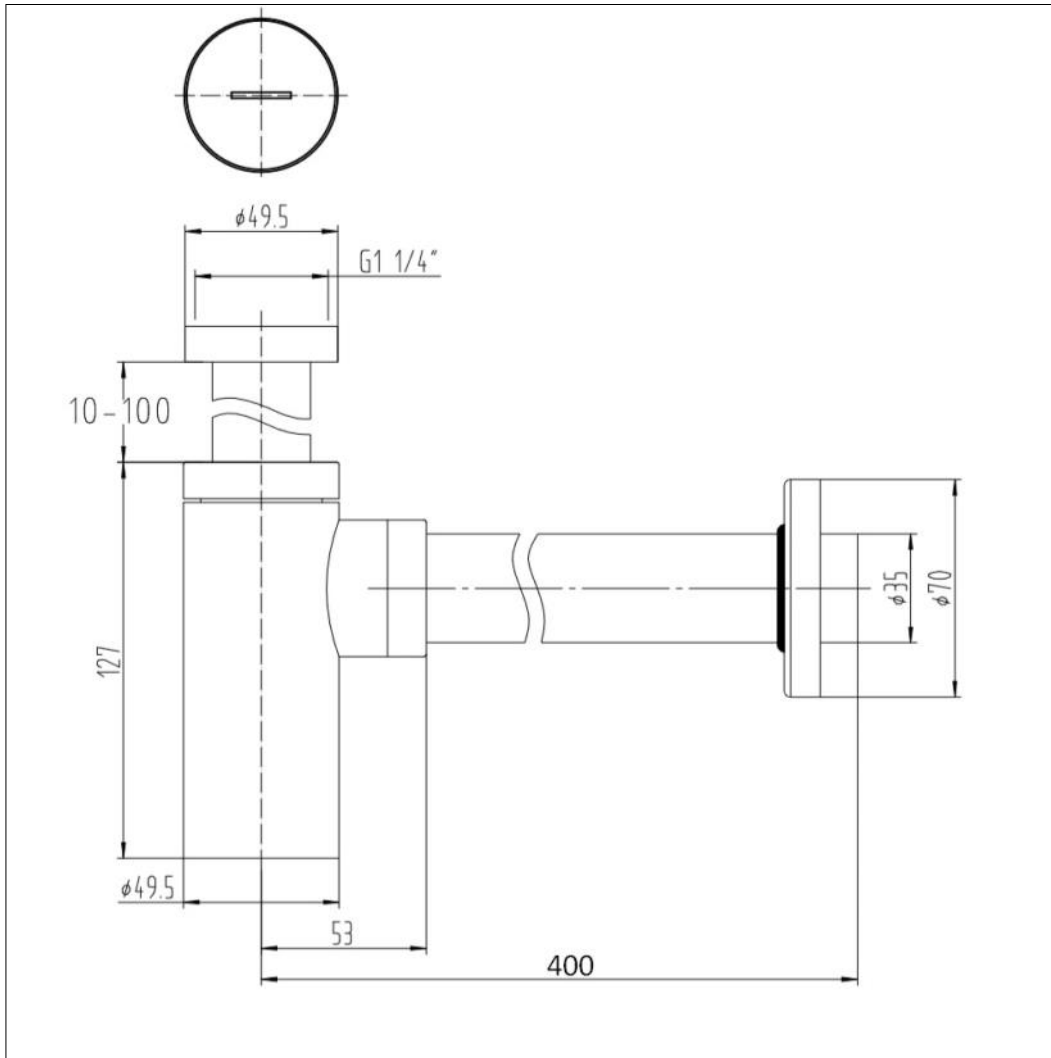

Round Bottle Trap - Brushed Brass

Round Bottle Trap - Brushed Brass

Code: BOT-R-BB

Features

- Brushed Brass finish
- Solid brass components
- Removable bottom section to allow access to internal compartment even after fitting
- Telescopic arm