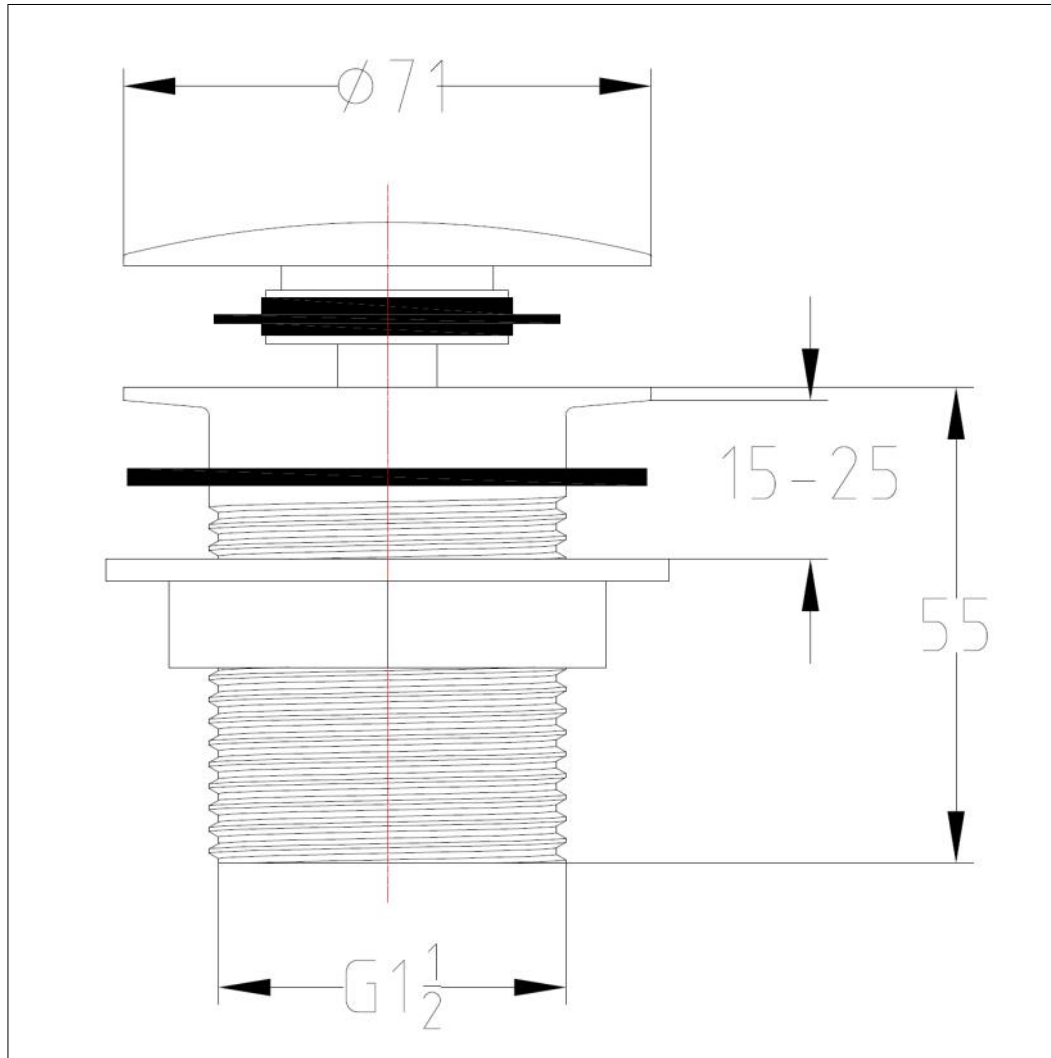

Unslotted Bath Waste - Brushed Brass

Unslotted Bath Waste - Brushed Brass

Code: BW-BN

Features

- Brushed Brass finish
- Brass Body
- Removable centre piece for easy cleaning

Units 3 & 4, 16 Crawfordsburn Road,
Newtownards, Co Down,
Northern Ireland. BT23 4EA