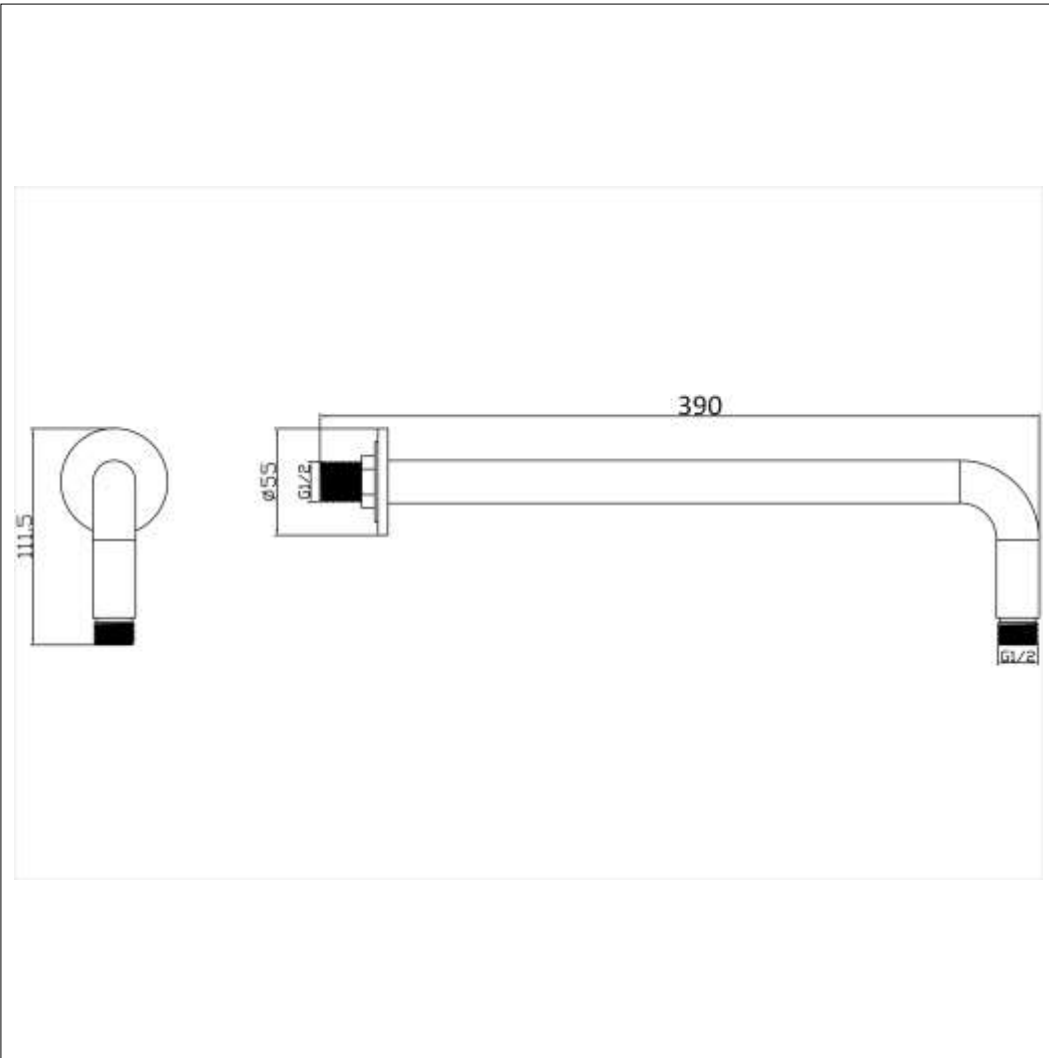

Curved Shower Arm - Brushed Brass

Curved Shower Arm - Brushed Brass

Code: CSA-BB

Features

- Curved Shower Arm
- Brass and chrome plated

Operating Pressure	0.5 bar	1 bar	2 bar
Flow Rate (L/min)	6.1	9.3	13.4