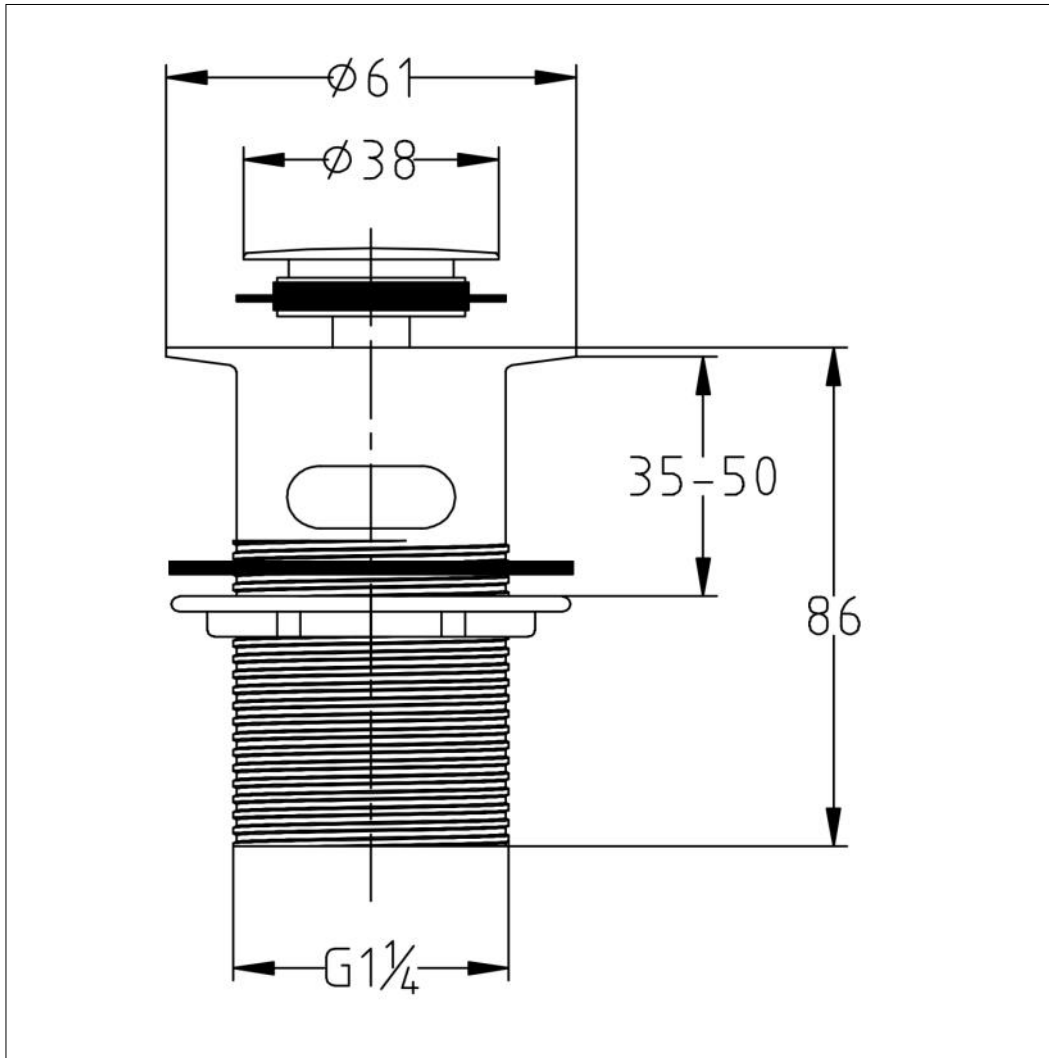

Slotted Basin Waste - Brushed Brass

Slotted Basin Waste - Brushed Brass

Code: CW-BB

Features

- Brushed Brass finish
- Brass Body
- Removable centre piece for easy cleaning

Units 3 & 4, 16 Crawfordsburn Road,
Newtownards, Co Down,
Northern Ireland. BT23 4EA