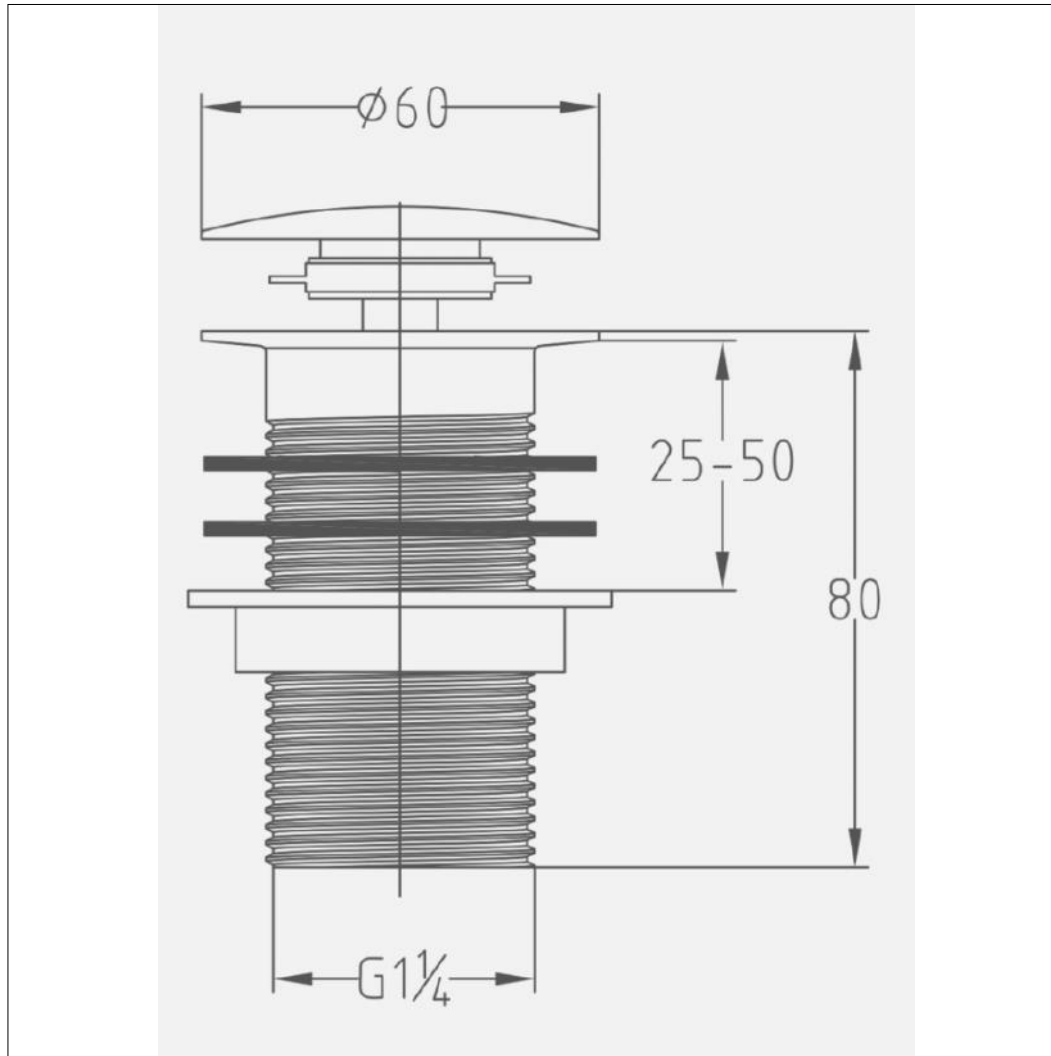

Unslotted Basin Waste - Brushed Brass

Unslotted Basin Waste - Brushed Brass

Code: CWUS-BB

Features

- Brushed Nickel finish
- Brass Body
- Removable centre piece for easy cleaning

Units 3 & 4, 16 Crawfordsburn Road,
Newtownards, Co Down,
Northern Ireland. BT23 4EA