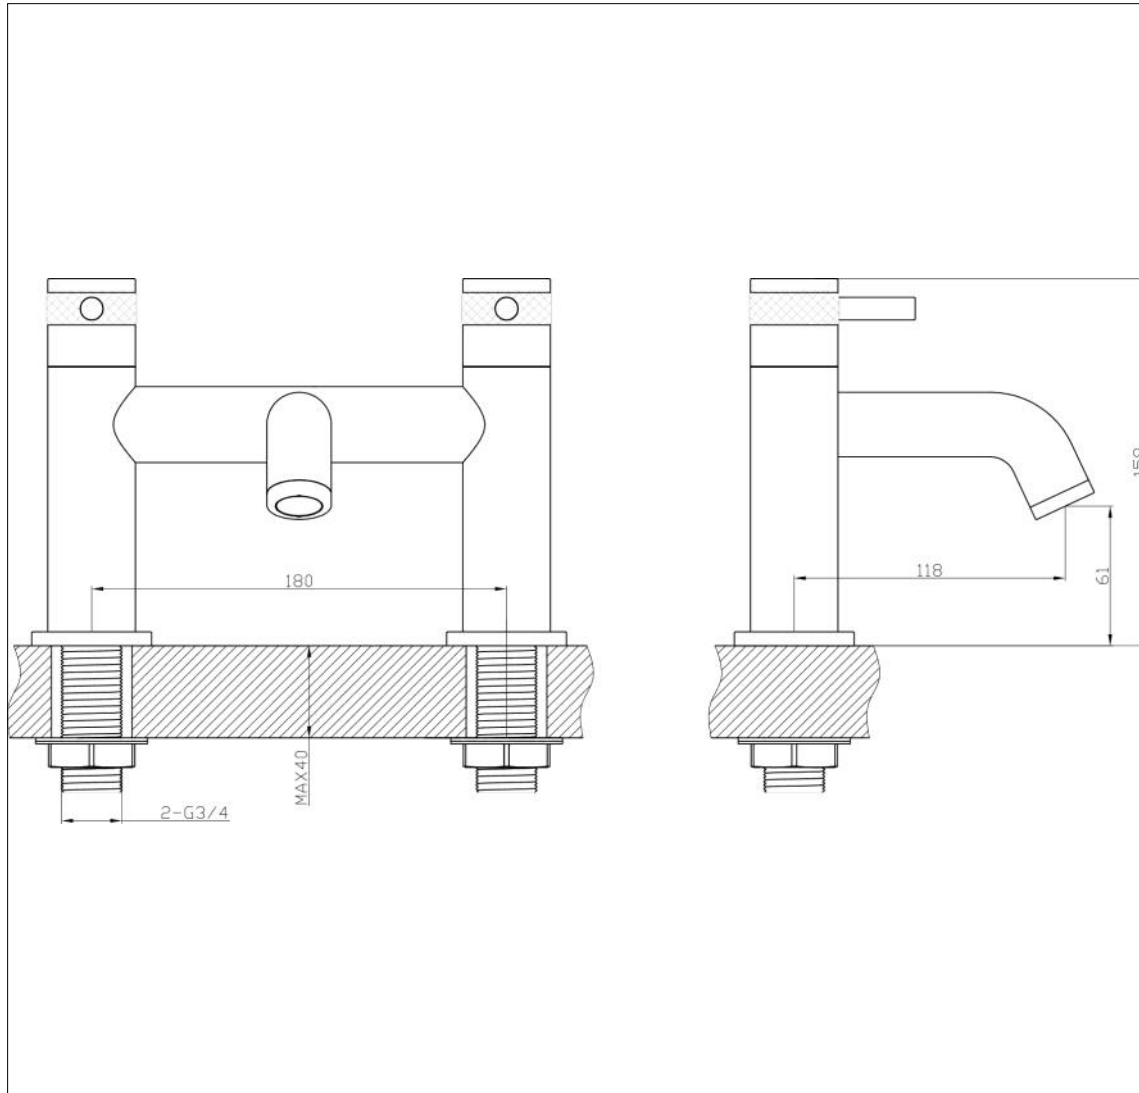

Kyloe Bath Filler - Brushed Brass

Kyloe Bath Filler Brushed Brass

Code: KO-BF-BB

Features

- 1/4 turn, 1/2" ceramic disc cartridge
- Brass 3/4" BSP tails
- Includes Neoperl aerator to ensure smooth flow
- Mounting base plates for premium finish
- Discreet etching for hot and cold
- 12 year warranty

| Operating Pressure | 0.5 bar | 1 bar | 1.5 bar |
|--------------------|---------|-------|---------|
| Flow Rate (L/min) | 9.5 | 14.3 | 15.2 |

Units 3 & 4, 16 Crawfordsburn Road,
Newtownards, Co Down,
Northern Ireland. BT23 4EA