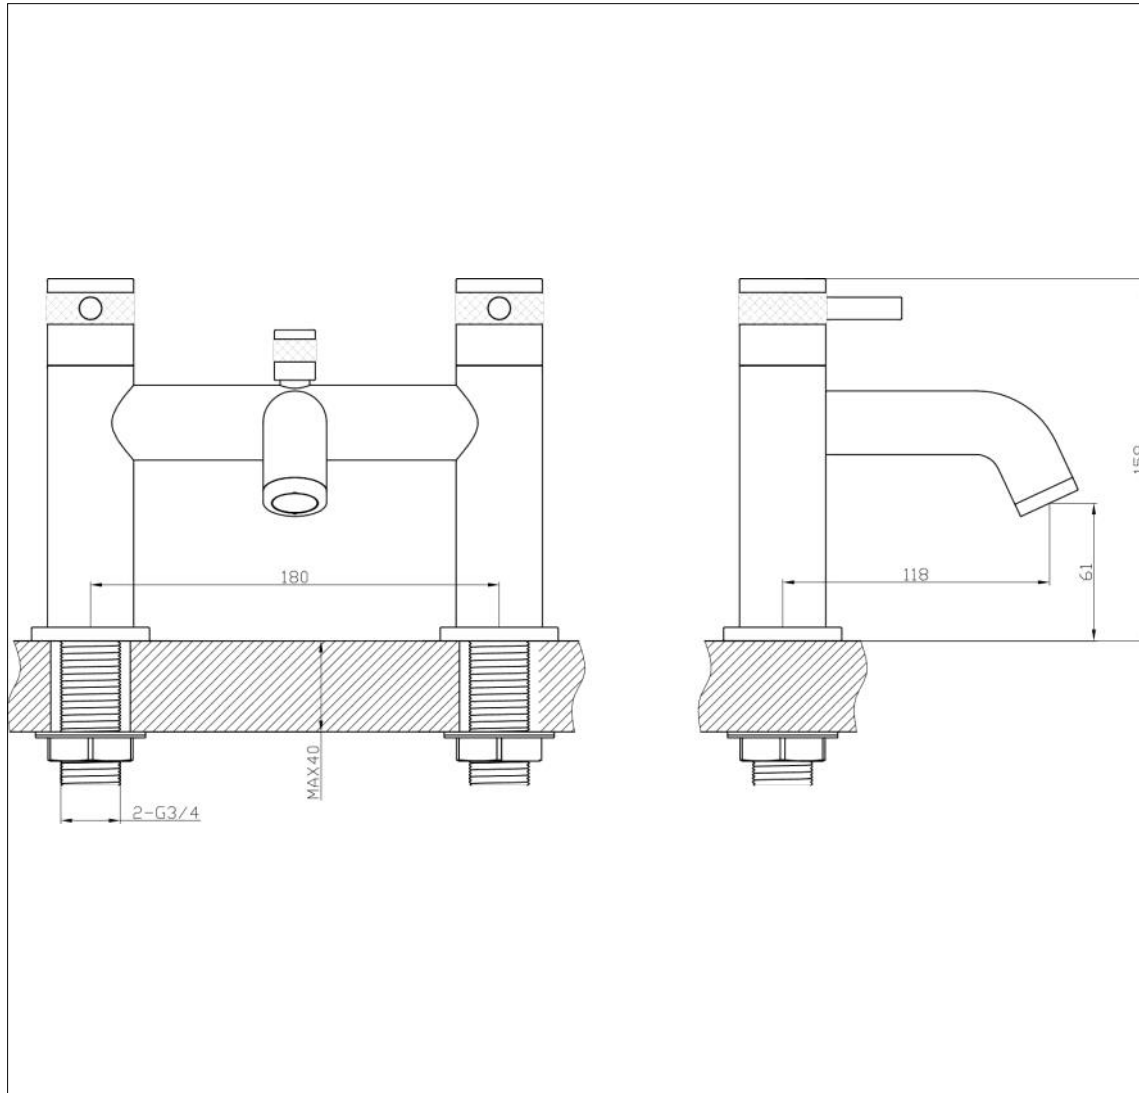

# Kyloe Bath Shower Mixer - Brushed Brass

## Kyloe Bath Shower Mixer Brushed Brass

Code: KO-BS-BB

### Features

- Neoperl aerator to ensure smooth flow
- Mounting base plates for premium finish
- Discreet etching for hot and cold
- Pull and Twist lock diverter
- 1.5m stainless steel shower hose
- Brass pencil handset and holder
- 1/4 turn, 1/2" ceramic disc cartridge
- Brass 3/4" BSP tails

Operating Pressure	0.5 bar	1 bar	1.5 bar
Flow Rate (L/min)	12.8	17.9	19.2

Units 3 & 4, 16 Crawfordsburn Road,  
Newtownards, Co Down,  
Northern Ireland. BT23 4EA