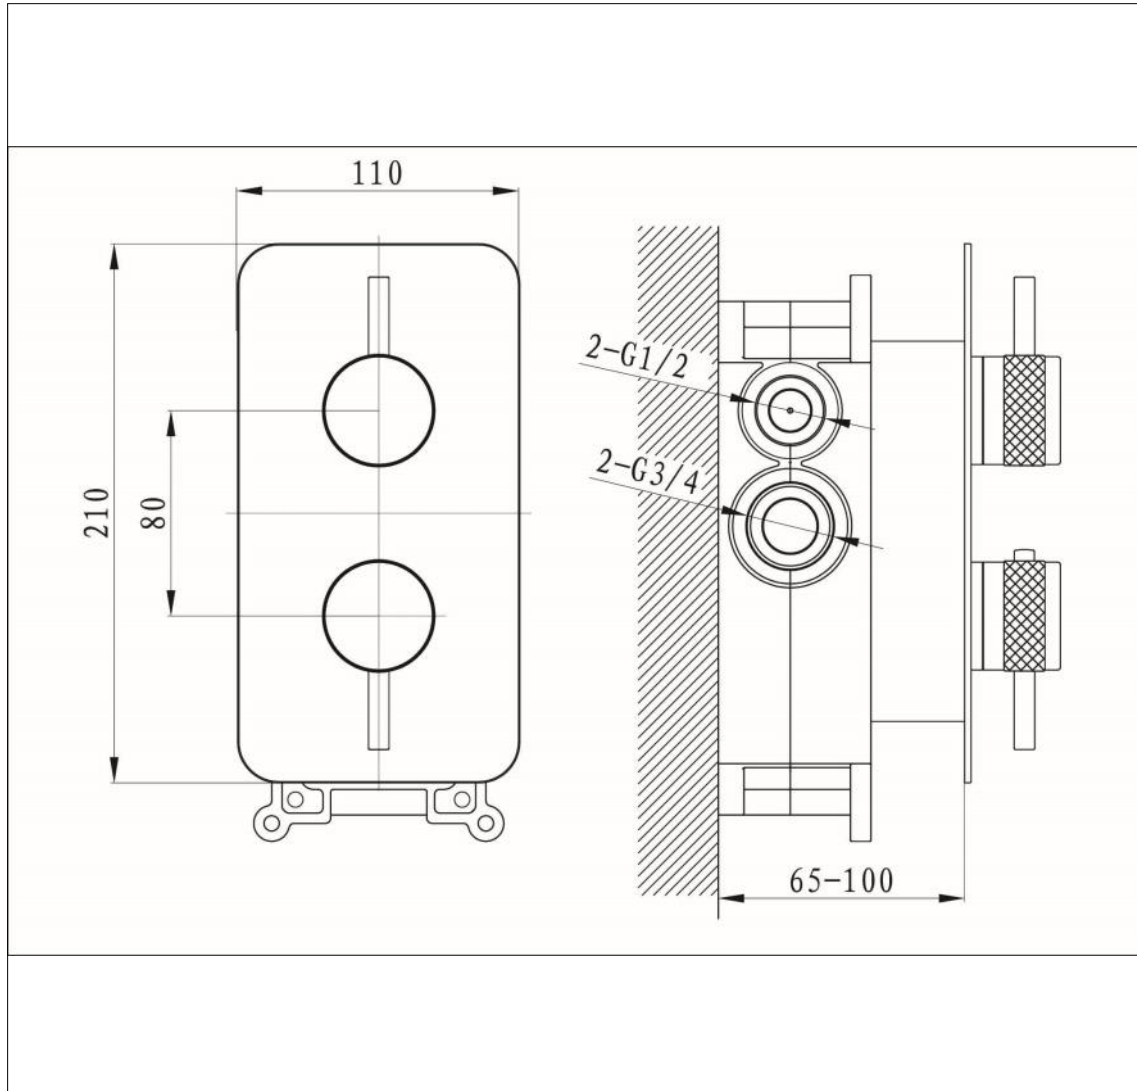

Kyloe - Two Outlet Thermostatic Shower Valve - Brushed Brass

Kyloe Two Outlet Shower Valve Brushed Brass

Code: KO-D2-BB

Features

- EasyFit box to reduce installation time
- Single piece brass body
- Luxurious diamond-cut cross knurling detail
- 4mm thick brass plate with concealed adhesive strip
- Discreet etching for hot and cold
- Minimal depth for short recess
- 12 year warranty
- G 3/4" inlets and G 1/2" outlets

Operating Pressure	1 bar	1.5 bar
Flow Rate (L/min)	14.3	15.5

Units 3 & 4, 16 Crawfordsburn Road,
Newtownards, Co Down,
Northern Ireland. BT23 4EA

Sales Enquiries

Email: info@aquallabrassware.com

Tel: +44 (0) 28 9182 8000

Features

- Supplied with Kyloe Wall Mounted Bath Filler
- Inlet and Outlet G 1/2"
- Bubble level incorporated
- Installation depth 64-94mm

Units 3 & 4, 16 Crawfordsburn Road,
Newtownards, Co Down,
Northern Ireland. BT23 4EA