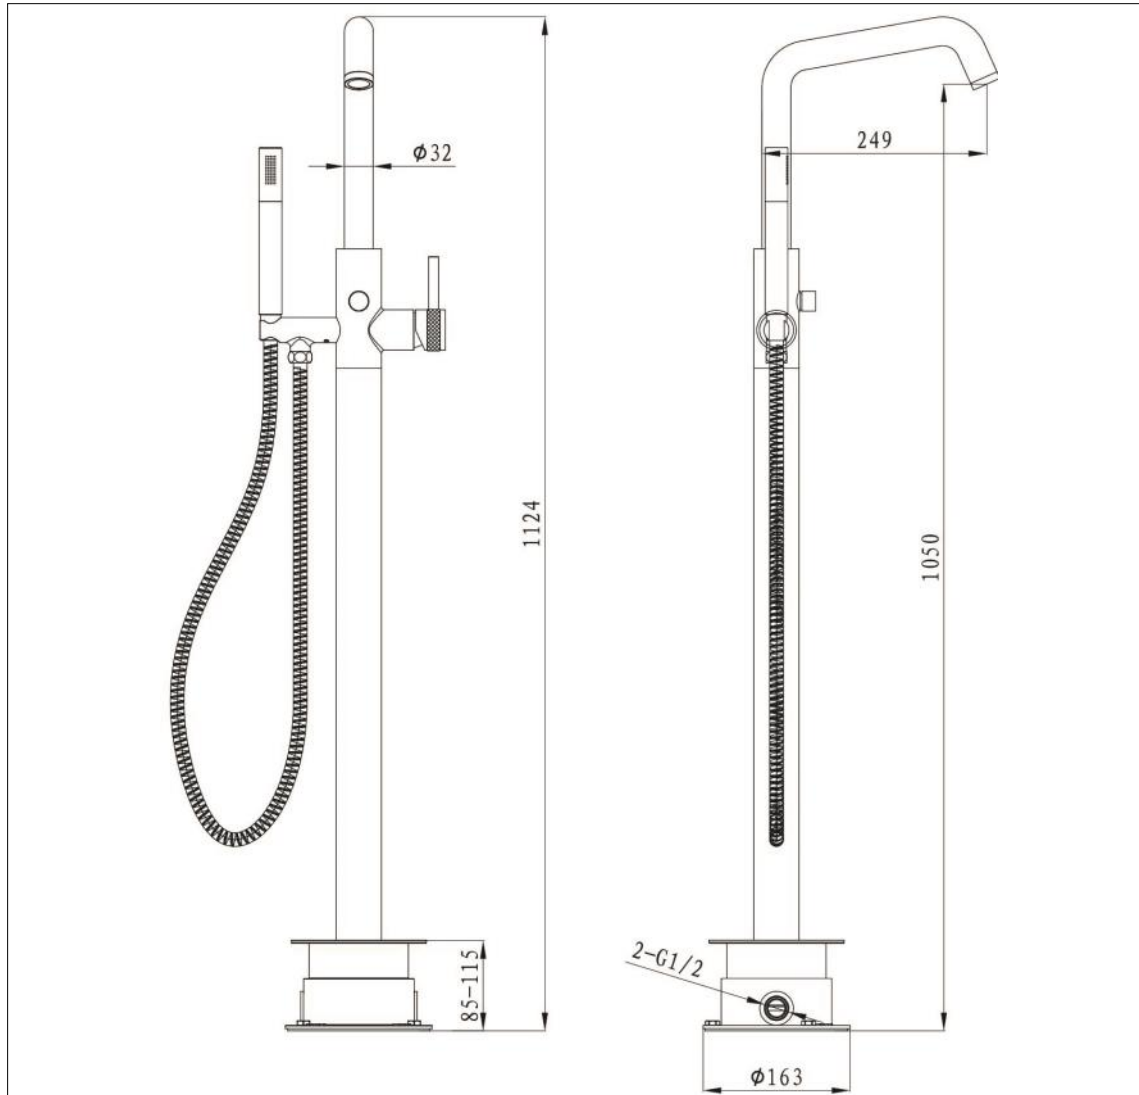

Kyloe Freestanding Bath Shower Mixer - Brushed Brass

Kyloe Freestanding Bath Shower Mixer Brushed Brass

Code: KO-FSBSM-BB

Features

- Neoperl aerator to ensure smooth flow
- Discreet etching for hot and cold
- Pull and Twist lock diverter
- 1.5m stainless steel shower hose
- Brass pencil handset and holder
- EasyFit Box to reduce installation time –G 1/2 inlet
- 35mm cartridge
- 12 year warranty

Operating Pressure	0.5 bar	1 bar	1.5 bar
Flow Rate (L/min)	11.4	16.6	18.2

Units 3 & 4, 16 Crawfordsburn Road,
Newtownards, Co Down,
Northern Ireland. BT23 4EA

Sales Enquiries

Email: info@aquallabrassware.com