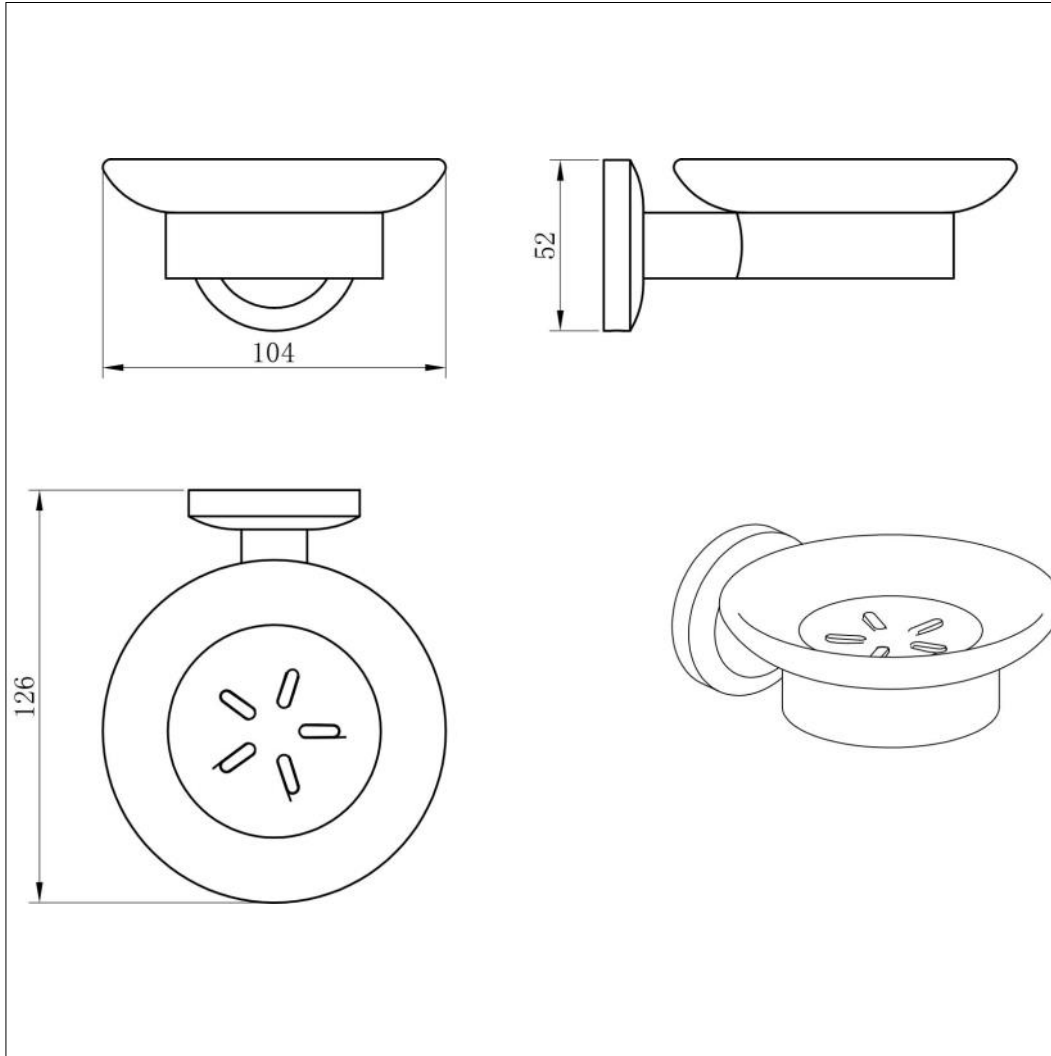

Soap Dish - Brushed Brass

Soap Dish - Brushed Brass

Code: KO-SD-BB

Features

- Brushed brass finish
- Complete with wall bracket and fixing kit
- Frosted glass soap dish

Units 3 & 4, 16 Crawfordsburn Road,
Newtownards, Co Down,
Northern Ireland. BT23 4EA