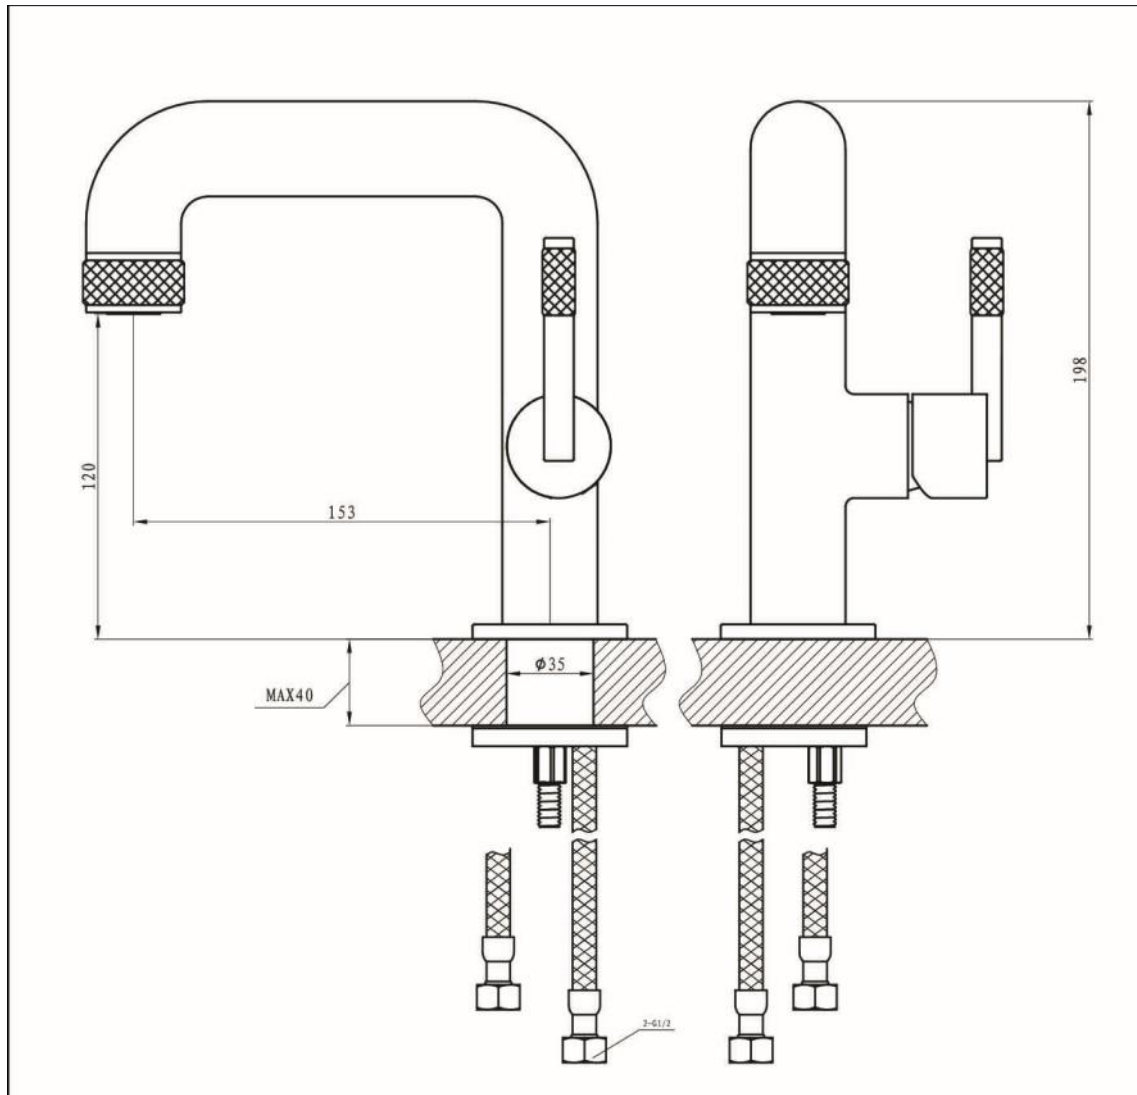

Kyloe - Side Lever Basin Mono - Brushed Brass

Kyloe Basin Mono Side Lever- Brushed Brass

Code: KO-SLB-BB

Features

- Supplied with clicker waste and 1/2" flexible tail water inlets
- Includes Neoperl aerator to ensure smooth flow
- Mounting base plate for premium finish
- Discreet etching for hot and cold
- 12 year warranty
- 35mm cartridge

Operating Pressure	0.5 bar	1 bar	1.5 bar
Flow Rate (L/min)	5.2	9.1	10.8

Units 3 & 4, 16 Crawfordsburn Road,
Newtownards, Co Down,
Northern Ireland. BT23 4EA

Sales Enquiries

Email: info@aquallabrassware.com