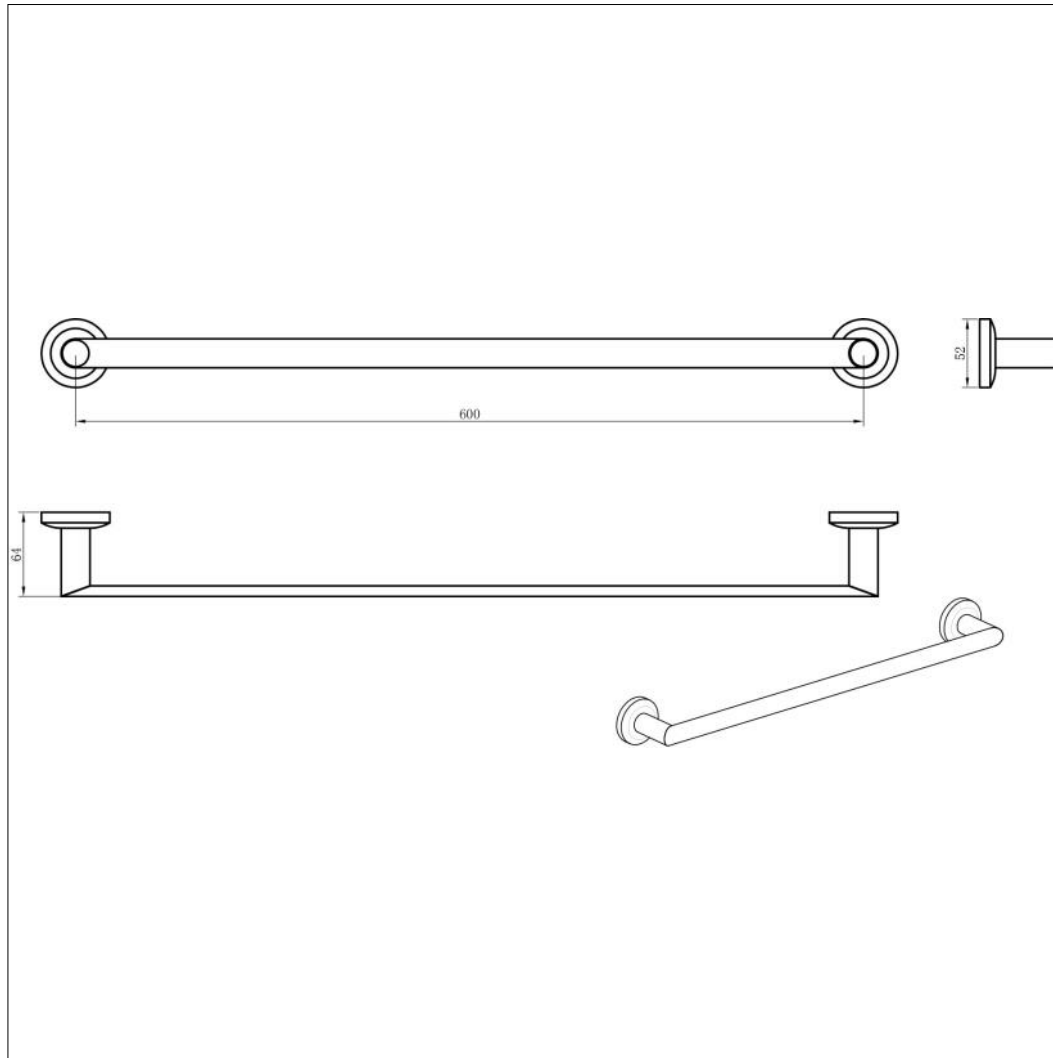

60cm Towel Rail - Brushed Brass

60cm Towel Rail - Brushed Brass

Code: KO-STR-BB

Features

- Brushed Brass finish
- Complete with wall bracket and fixing kit

Units 3 & 4, 16 Crawfordsburn Road,
Newtownards, Co Down,
Northern Ireland. BT23 4EA