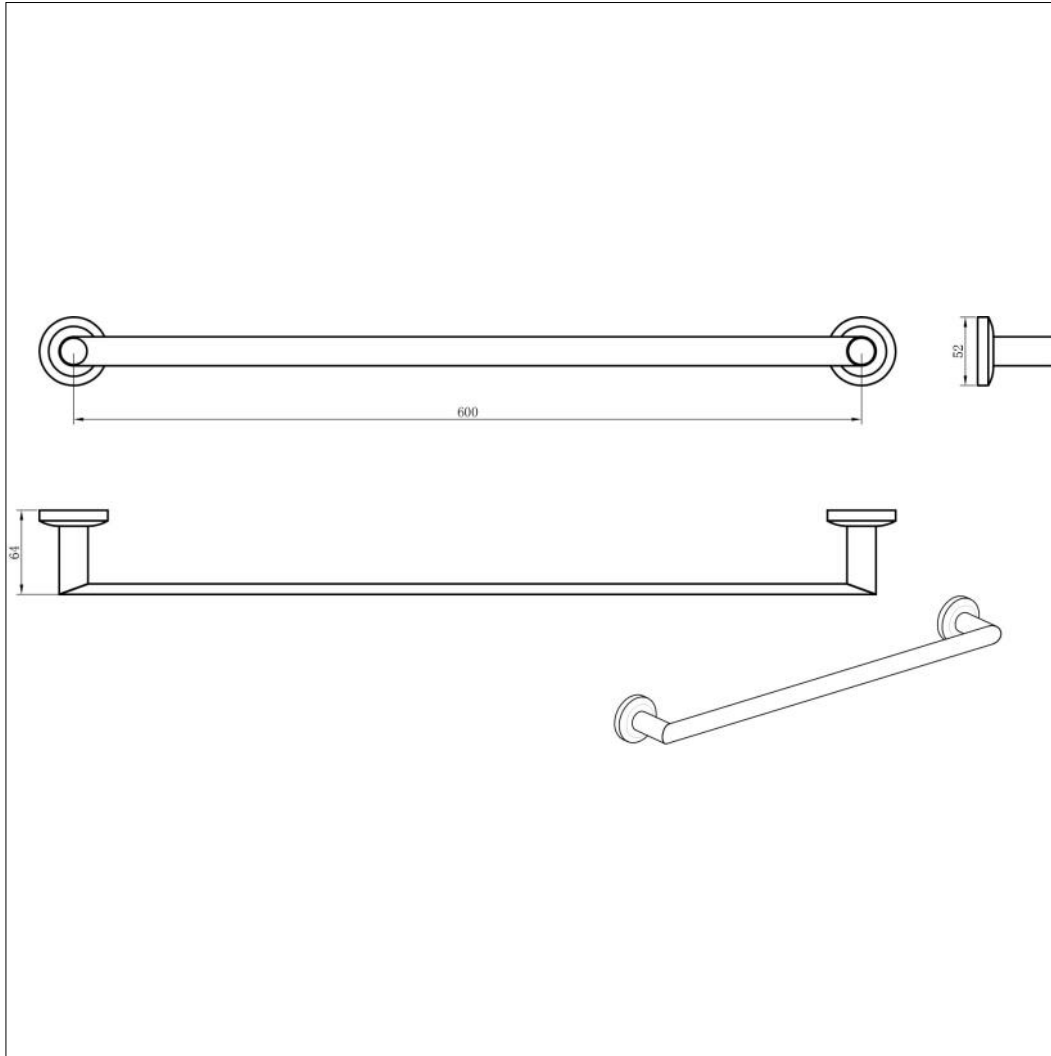

## 60cm Towel Rail - Chrome

### 60cm Towel Rail - Chrome

Code: KO-STR-CH