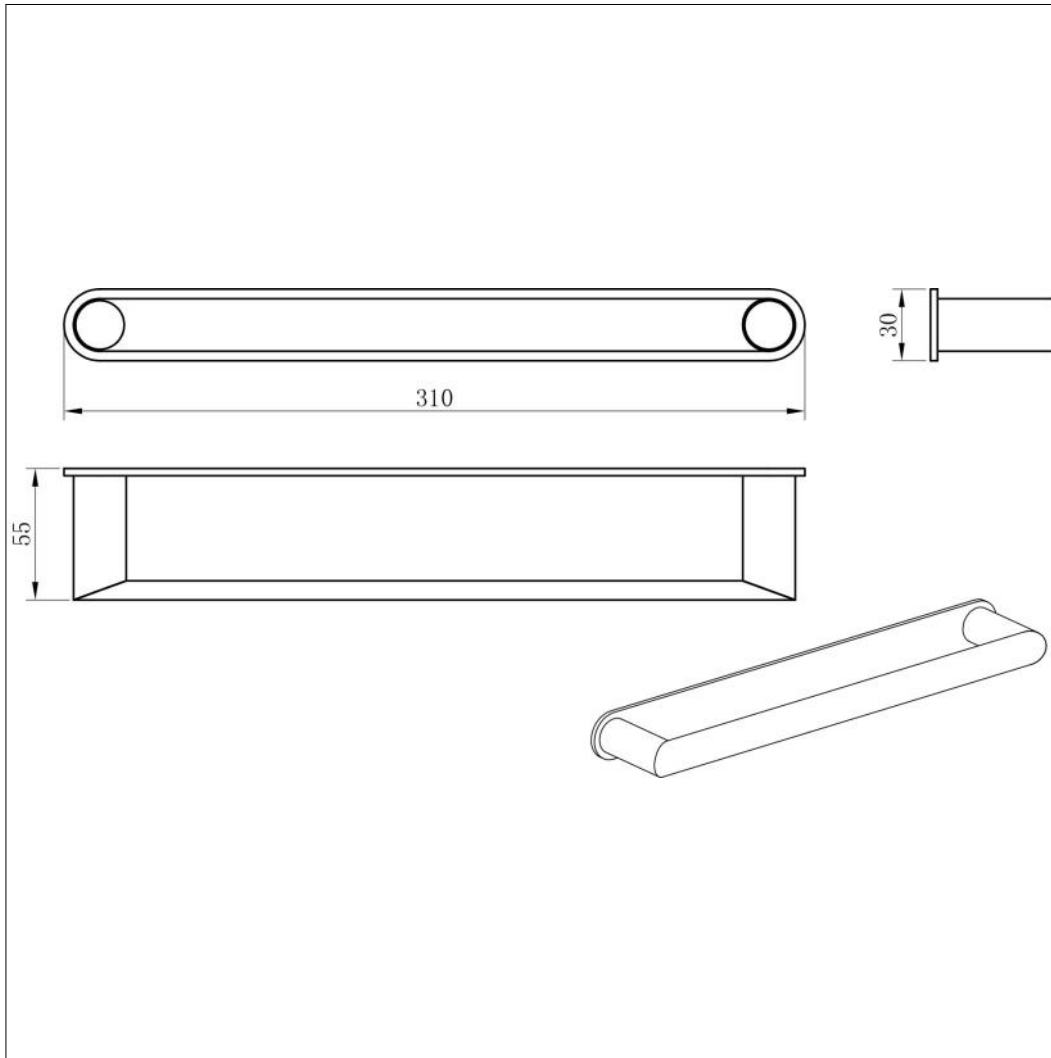

Towel Rail - Brushed Brass

Towel Rail - Brushed Brass

Code: KO-TR-BN

Features

- Brushed Brass finish
- Complete with wall bracket and fixing kit

Units 3 & 4, 16 Crawfordsburn Road,
Newtownards, Co Down,
Northern Ireland. BT23 4EA