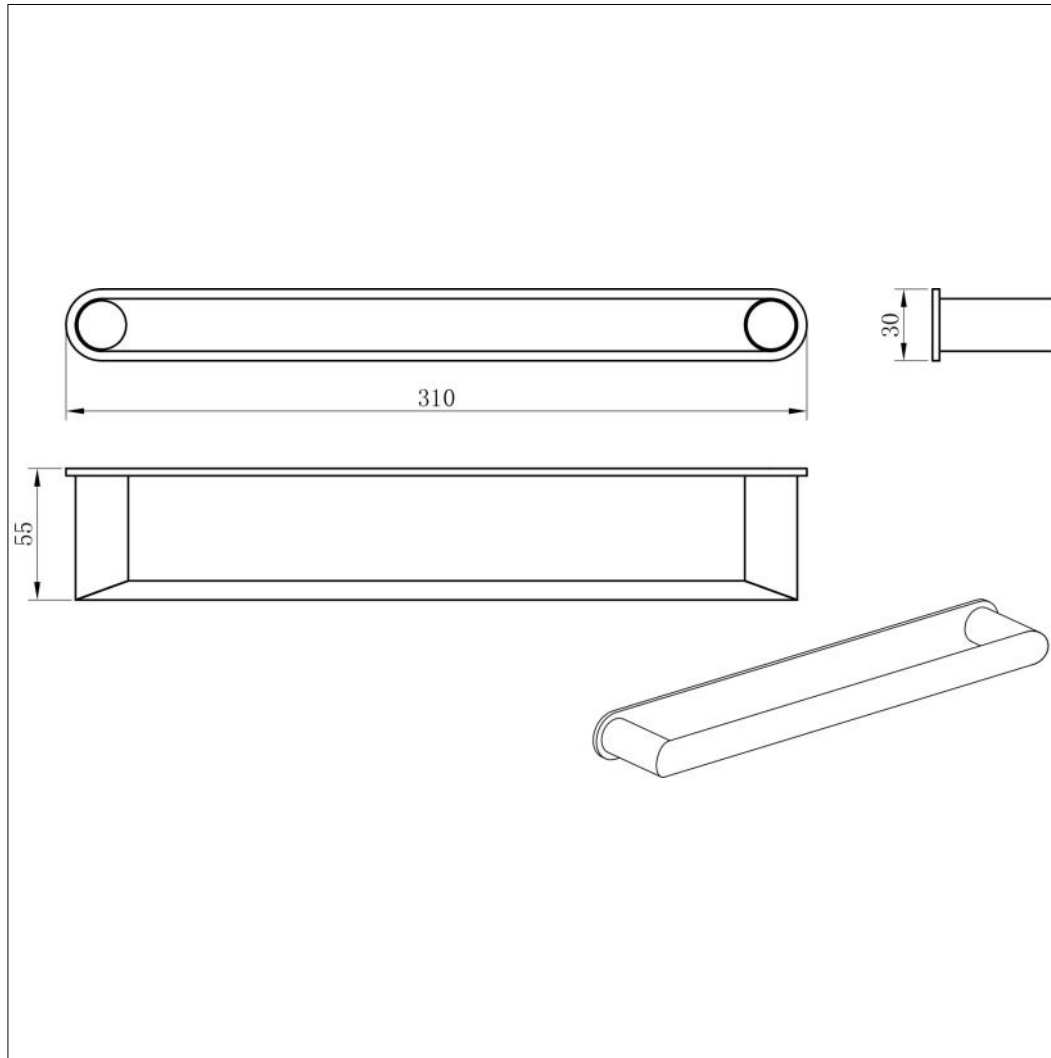

## Towel Rail - Chrome

### Towel Rail - Chrome

Code: KO-TR-CH