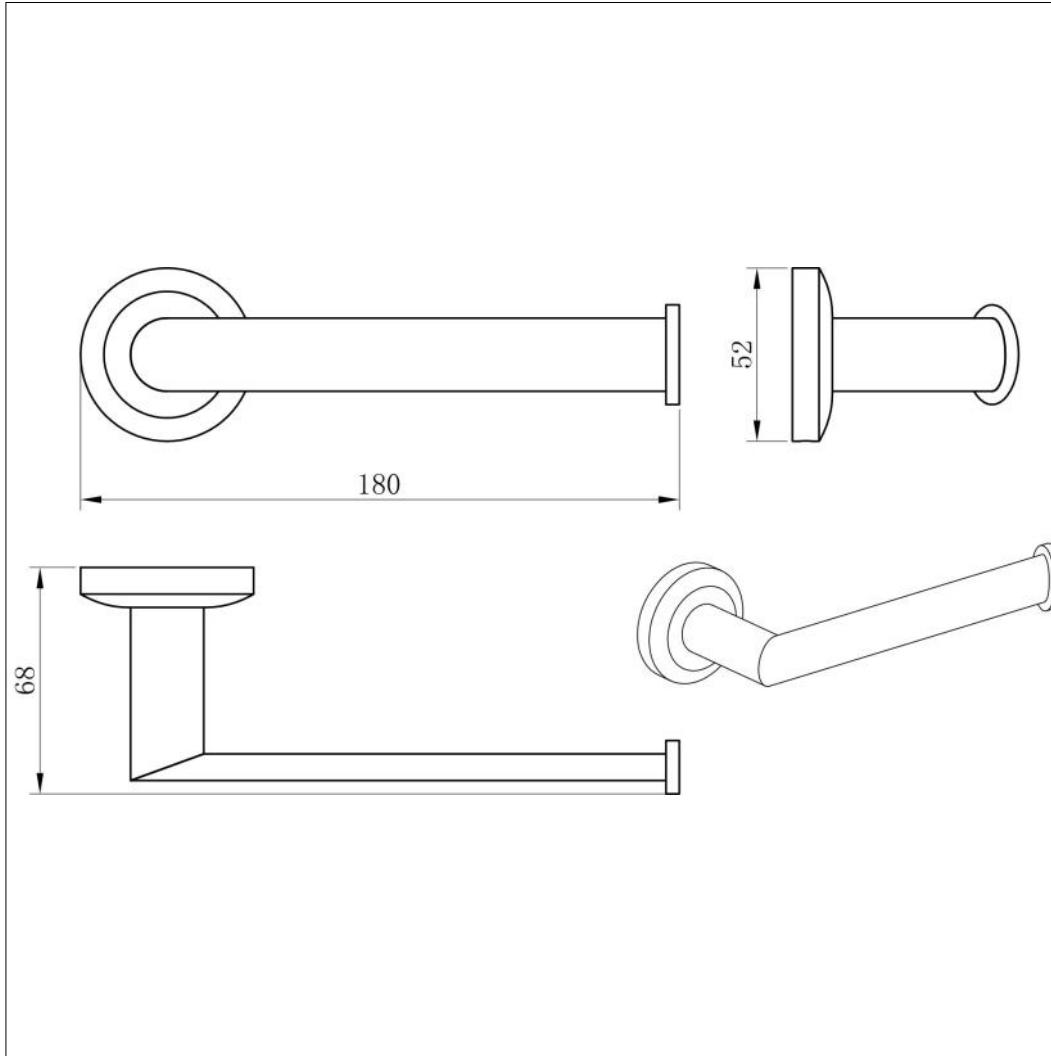

## Toilet Roll Holder - Brushed Brass

### Toilet Roll Holder - Brushed Brass

Code: KO-TRH-BB

#### Features

- Brushed Brass finish
- Complete with wall bracket and fixing kit

Units 3 & 4, 16 Crawfordsburn Road,  
Newtownards, Co Down,  
Northern Ireland. BT23 4EA

Tel: +44 (0) 28 9182 8000  
Fax: +44 (0) 28 9181 2888