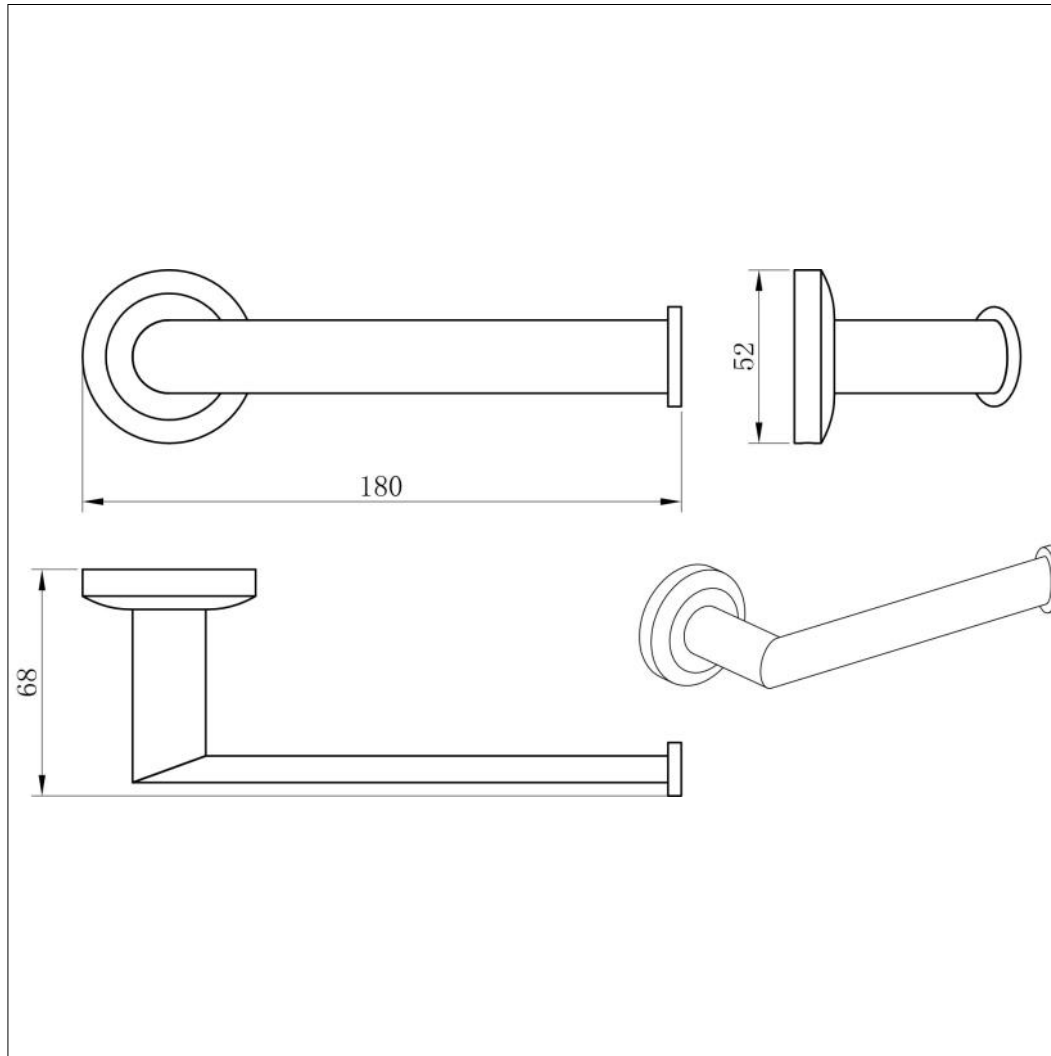

Toilet Roll Holder - Chrome

Toilet Roll Holder - Chrome

Code: KO-TRH-CH

Features

- Chrome finish
- Complete with wall bracket and fixing kit

Units 3 & 4, 16 Crawfordsburn Road,
Newtownards, Co Down,
Northern Ireland. BT23 4EA