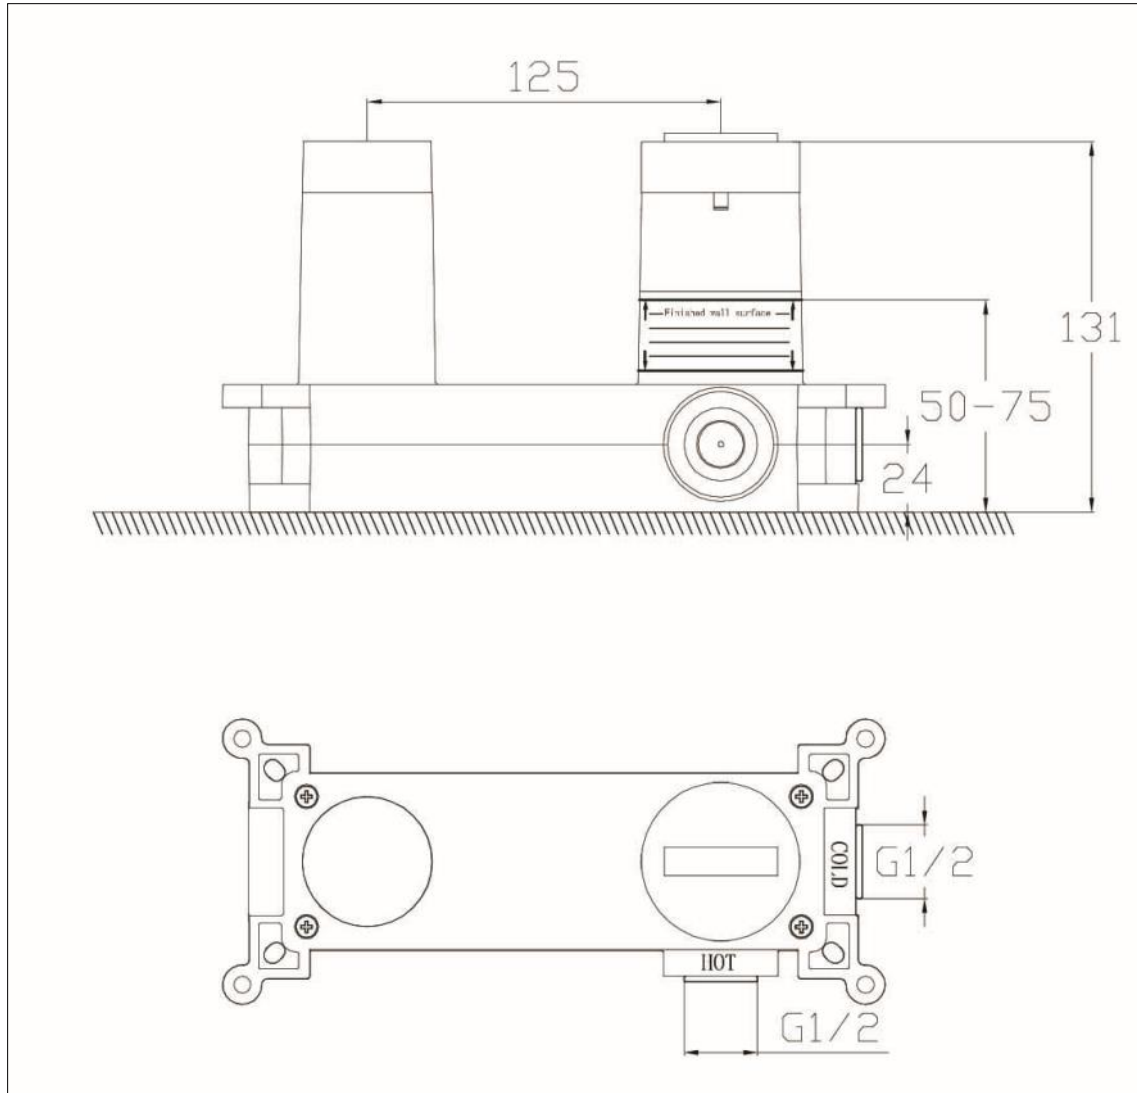

Kyloe - Wall Mounted Bath Filler - Brushed Brass

Kyloe Wall Mounted Bath Filler Brushed Brass

Code: KO-WF-BB

Features

- EasyFit box to reduce installation time
- Neoperl flow straightener
- Discreet etching for hot and cold
- 35mm cartridge
- 12 year warranty

Operating Pressure	0.5 bar	1 bar	1.5 bar
Flow Rate (L/min)	11.2	15.9	16.7

Units 3 & 4, 16 Crawfordsburn Road,
Newtownards, Co Down,
Northern Ireland. BT23 4EA

Sales Enquiries

Email: info@aquallabrassware.com

Kyloe Wall Mounted Bath Filler EasyFit Box

Features

- Supplied with Kyloe Wall Mounted Bath Filler
- Inlet and Outlet G 1/2"
- Bubble level incorporated
- Installation depth 50-75mm

Units 3 & 4, 16 Crawfordsburn Road,
Newtownards, Co Down,
Northern Ireland. BT23 4EA