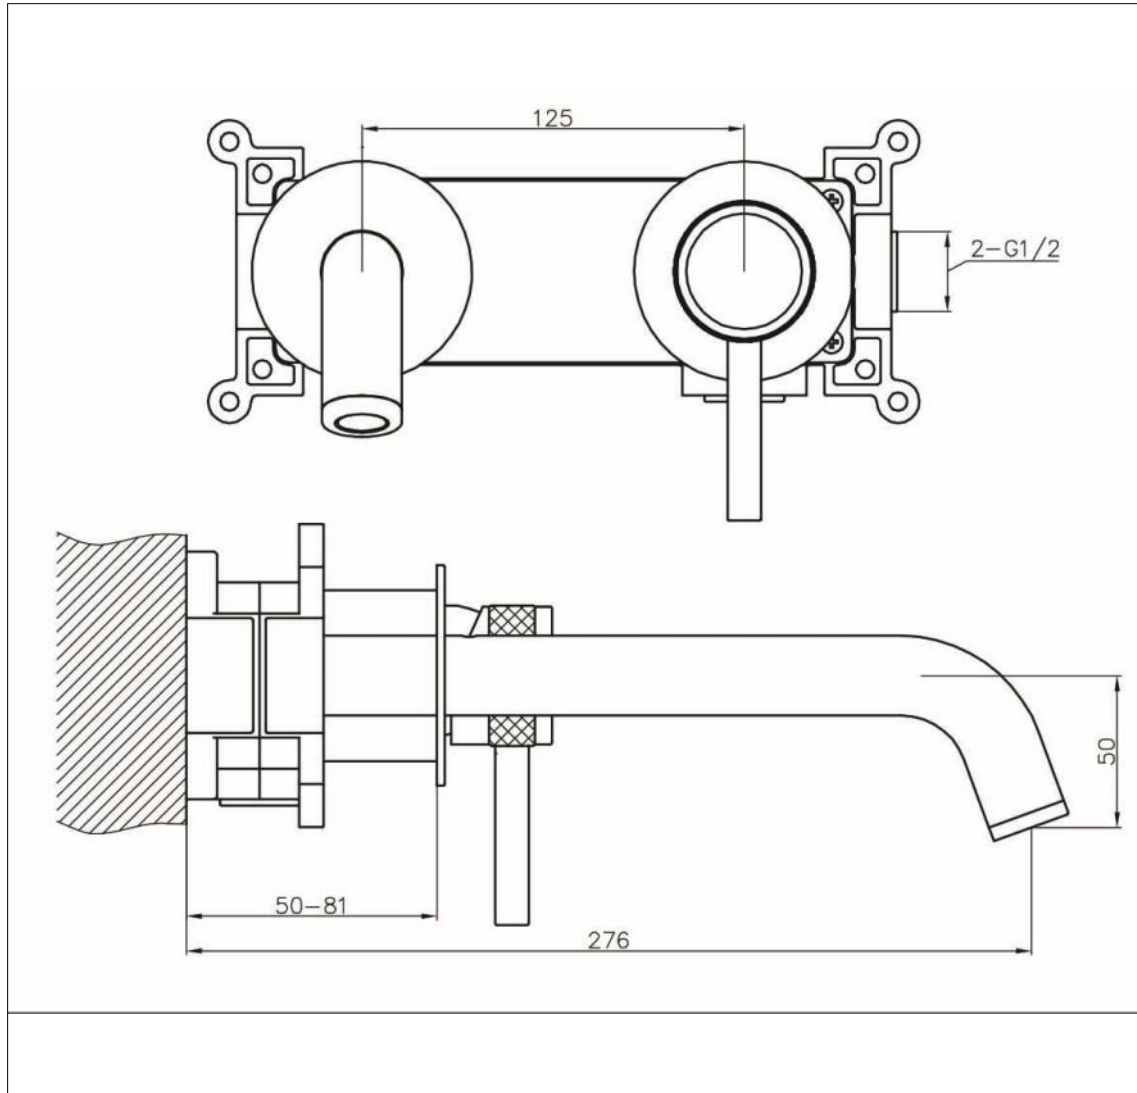

Kyloe - Wall Mounted Bath Filler - Brushed Brass

Kyloe Wall Mounted Bath Filler Brushed Brass

Code: KO-WF-BB

Features

- EasyFit box to reduce installation time
- Neoperl flow straightener
- Discreet etching for hot and cold
- 35mm cartridge
- 12 year warranty

Operating Pressure	0.5 bar	1 bar	1.5 bar
Flow Rate (L/min)	11.2	15.9	16.7

Units 3 & 4, 16 Crawfordsburn Road,
Newtownards, Co Down,
Northern Ireland. BT23 4EA

Sales Enquiries

Email: info@aquallabrassware.com

Kyloe Wall Mounted Bath Filler EasyFit Box

Features

- Supplied with Kyloe Wall Mounted Bath Filler
- Inlet and Outlet G 1/2"
- Bubble level incorporated
- Installation depth 50-75mm

Units 3 & 4, 16 Crawfordsburn Road,
Newtownards, Co Down,
Northern Ireland. BT23 4EA