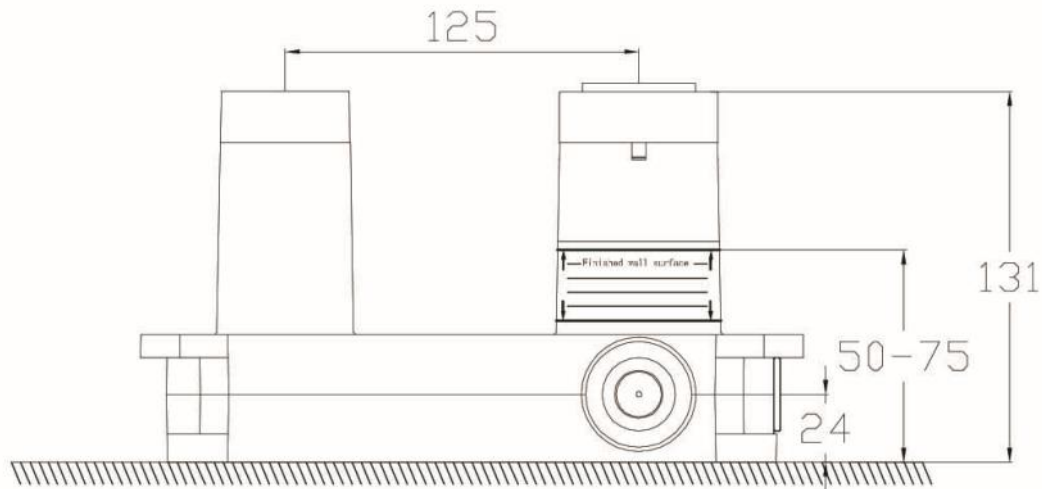

Operating Pressure	0.5 bar	1 bar	1.5 bar
Flow Rate (L/min)	5.1	9.1	11.4

Units 3 & 4, 16 Crawfordsburn Road,
Newtownards, Co Down,
Northern Ireland. BT23 4EA

Sales Enquiries

Email: info@aquallabrassware.com

Kyloe Wall Mounted Basin Mixer EasyFit Box

Features

- Supplied with Kyloe Wall Mounted Basin Mixer
- Inlet and Outlet G 1/2"
- Bubble level incorporated
- Installation depth 50-75mm

Units 3 & 4, 16 Crawfordsburn Road,
Newtownards, Co Down,
Northern Ireland. BT23 4EA