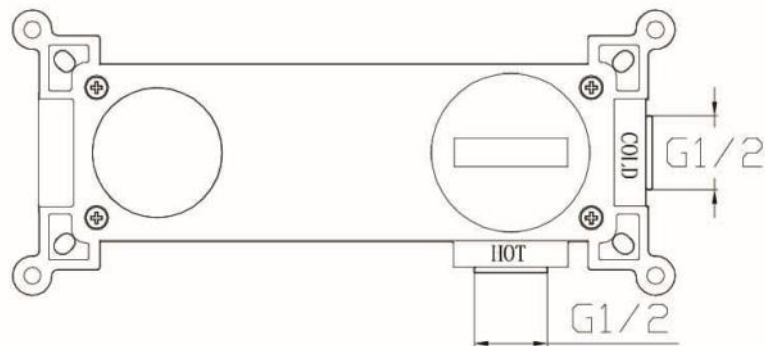

Kyloe - Wall Mounted Basin Mixer - Brushed Brass

Kyloe Wall Mounted Basin Mixer Brushed Brass

Code: KO-WT-BN

Features

- EasyFit box to reduce installation time
- Clicker waste
- Neoperl aerator to ensure smooth flow
- Discreet etching for hot and cold
- 35mm cartridge
- 12 year warranty

Tel: +44 (0) 28 9182 8000

Fax: +44 (0) 28 9181 2888

Technical and Aftersales

Email: support@aquallabrassware.com

aquallabrassware.com

© 2019 Aqualla. All rights reserved.

Kyloe - Wall Mounted Basin Mixer - EasyFit Box

Kyloe Wall Mounted Basin Mixer EasyFit Box

Features

- Supplied with Kyloe Wall Mounted Basin Mixer
- Inlet and Outlet G 1/2"
- Bubble level incorporated
- Installation depth 50-75mm

Units 3 & 4, 16 Crawfordsburn Road,
Newtownards, Co Down,
Northern Ireland. BT23 4EA