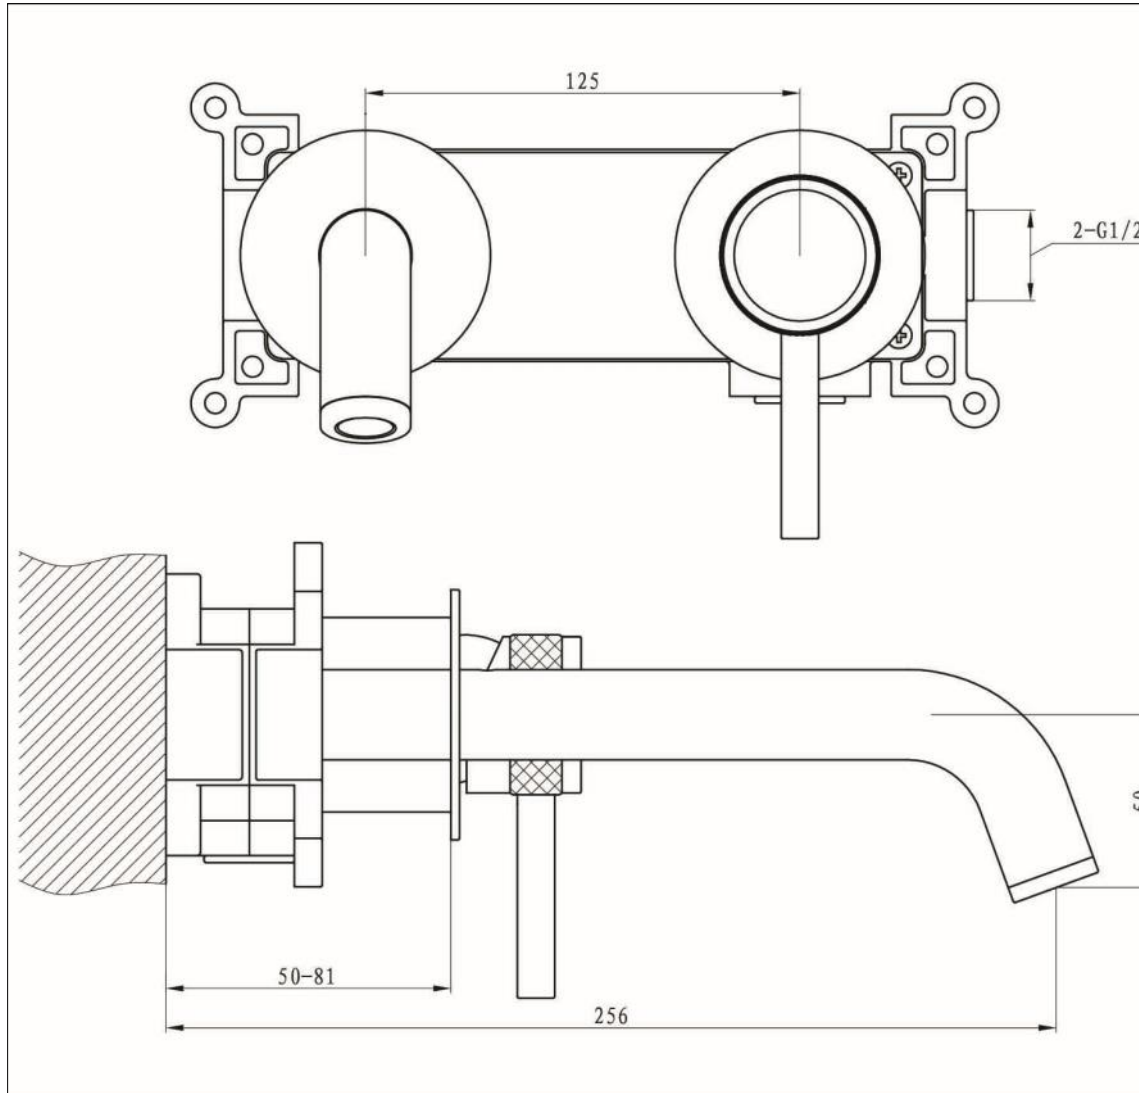

Kyloe - Wall Mounted Basin Mixer - Brushed Brass

Kyloe Wall Mounted Basin Mixer Brushed Brass

Code: KO-WT-BN

Features

- EasyFit box to reduce installation time
- Clicker waste
- Neoperl aerator to ensure smooth flow
- Discreet etching for hot and cold
- 35mm cartridge
- 12 year warranty

Operating Pressure	0.5 bar	1 bar	1.5 bar
Flow Rate (L/min)	5.1	9.1	11.4

Units 3 & 4, 16 Crawfordsburn Road,
Newtownards, Co Down,
Northern Ireland. BT23 4EA

Sales Enquiries

Email: info@aquallabrassware.com

Kyloe Wall Mounted Basin Mixer EasyFit Box

Features

- Supplied with Kyloe Wall Mounted Basin Mixer
- Inlet and Outlet G 1/2"
- Bubble level incorporated
- Installation depth 50-75mm

Units 3 & 4, 16 Crawfordsburn Road,
Newtownards, Co Down,
Northern Ireland. BT23 4EA